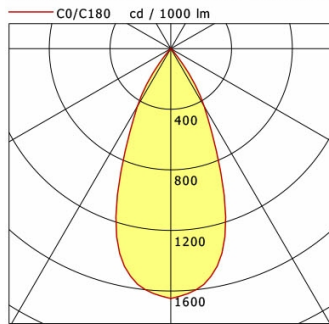

Standard options

Special options

Lighting data / Norms

Lamps	LED Spot / CRI 80 / 2700 K
EPREL light sources	848120
	L90 B50 50.000 h
Lifetime	L80 B50 100.000 h
	L80 B20 50.000 h
System power	14.0 W
Luminaire luminous flux	1330 lm
System efficiency	95.00 lm/W
Module efficiency	127.18 lm/W
UGR class	≤19
Beam angle	50°
Supply voltage	220 - 240 V / 50 - 60 Hz
Protection class	II
Type of protection	IP20

Dimensions / Weights

Outer diameter	134 mm
Height	90 mm
Cut-out (Ø)	125 mm
Ceiling thickness	1.0 - 25.0 mm
Recessed depth	100 mm
Net weight	0.98 kg
Gross weight	1.06 kg

CSALP 60.1027.50/DALI

CSA 60 (1xLED 14W 827/2700K 1330lm 50 °)

	C0	C90	C180	C270
0°	1650	1650	1650	1650
15°	1345	1345	1345	1345
30°	440	440	440	440
45°	8	8	8	8
60°	2	2	2	2
75°	3	3	3	3
90°	0	0	0	0
cd / 1000 lm				

Offset [m]	Cone width [m]	Illuminance [lx]
3.0	2.51	243.8
6.0	5.03	61.0
9.0	7.54	27.1
12.0	10.06	15.2
15.0	12.57	9.8

η	LED
Efficiency	95 lm/W
Direct/Indirect	↓ 100% / ↑ 0%
System Power	14 W
UGR	X=4H, Y=8H
Reflection factors	70/50/20
UGR C0/C180	17.3
UGR C90/C270	17.3
CIE Flux Codes	98 99 100 100 100
Ra/CRI	>80

LTS

Accessories