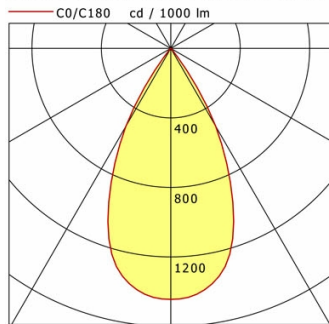

Standard options

Special options

Lighting data / Norms

Lamps	LED Spot Bakery
EPREL light sources	832579
Lifetime	L90 B50 50.000 h L80 B50 100.000 h L80 B20 50.000 h
System power	36.1 W
Luminaire luminous flux	3460 lm
System efficiency	95.84 lm/W
Module efficiency	109.90 lm/W
UGR class	≤22
Beam angle	50°
Supply voltage	220 - 240 V / 50 - 60 Hz
Protection class	II
Type of protection	IP20

Dimensions / Weights

Outer diameter	134 mm
Height	149 mm
Cut-out (Ø)	125 mm
Ceiling thickness	1.0 - 25.0 mm
Recessed depth	160 mm
Net weight	1.29 kg
Gross weight	1.40 kg

CSALP 61.20.50/B

CSALP 61.20.50/B

CSA 60 (1xLED 36W BAKERY 3460lm 50°)

	C0	C90	C180	C270
0°	1444	1444	1444	1444
15°	1266	1266	1266	1266
30°	517	517	517	517
45°	8	8	8	8
60°	4	4	4	4
75°	3	3	3	3
90°	0	0	0	0
cd / 1000 lm				

Offset [m]	Cone width [m]	Illuminance [lx]
C0-C180 Plane		
3.0	2.96	555.1
6.0	5.91	138.8
9.0	8.87	61.7
12.0	11.82	34.7
15.0	14.78	22.2