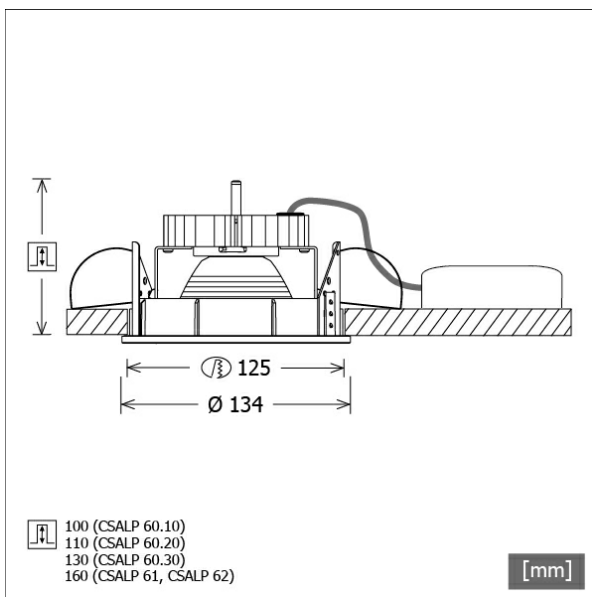

CSALP 61.20.50/B

Colours	Article no.	EAN
silver	641410	4043544436320
white	641411	4043544436443
black	641409	4043544436436

Description

- recessed spotlight for special lighting of bakery products
- luminaire rotates through 350° and pivots through 40°
- outstanding ease of maintenance
- no UV and thermal emissions
- thermal management with passive cooling (heat sink made from aluminium)
- specular aluminium reflector with precise symmetrical beam characteristic for high luminous efficiency and glare-free lighting
- front rings and recessed ring made from die-cast zinc
- clear safety glass
- tool-free ceiling mounting via quick-action clamping springs (automatic adjustment of the ceiling thickness)
- luminaire and ballast permanently connected via cable (length: 500 mm), ballast ready for mains connection
- ballast (LED converter) included (external placement)

Standard options

Special options

Lighting data / Norms

Lamps	LED Spot Bakery
EPREL light sources	832579
Lifetime	L90 B50 50.000 h L80 B50 100.000 h L80 B20 50.000 h
System power	36.1 W
Luminaire luminous flux	3460 lm
System efficiency	95.84 lm/W
Module efficiency	109.90 lm/W
UGR class	≤22
Beam angle	50°
Supply voltage	220 - 240 V / 50 - 60 Hz
Protection class	II
Type of protection	IP20

Dimensions / Weights

Outer diameter	134 mm
Height	149 mm
Cut-out (Ø)	125 mm
Ceiling thickness	1.0 - 25.0 mm
Recessed depth	160 mm
Net weight	1.29 kg
Gross weight	1.40 kg

CSALP 61.20.50/B

CSALP 61.20.50/B

CSA 60 (1xLED 36W BAKERY 3460lm 50°)

	C0	C90	C180	C270
0°	1444	1444	1444	1444
15°	1266	1266	1266	1266
30°	517	517	517	517
45°	8	8	8	8
60°	4	4	4	4
75°	3	3	3	3
90°	0	0	0	0
cd / 1000 lm				

Offset [m]	Cone width [m]	Illuminance [lx]
C0-C180 Plane		
3.0	2.96	555.1
6.0	5.91	138.8
9.0	8.87	61.7
12.0	11.82	34.7
15.0	14.78	22.2