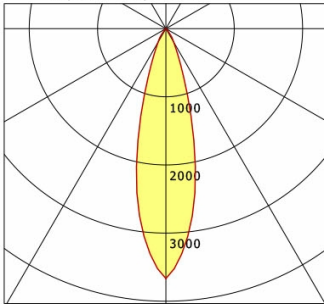

VTRL 10.0540.25/DALI

Vale-Tu Round Large (1xLED 12W 840/4000K 1150lm)

C0/C180 cd / 1000 lm

	C0	C90	C180	C270
0°	3667	3667	3667	3667
15°	1509	1509	1509	1509
30°	227	227	227	227
45°	27	27	27	27
60°	6	6	6	6
75°	0	0	0	0
90°	0	0	0	0
cd / 1000 lm				

Offset [m] Cone width [m] Illuminance [lx]

Offset [m]	Cone width [m]	Illuminance [lx]
3.0	1.42	468.6
6.0	2.83	117.1
9.0	4.25	52.1
12.0	5.66	29.3
15.0	7.08	18.7

η	LED
Efficiency	96 lm/W
Direct/Indirect	↓ 100% / ↑ 0%
System Power	12 W
UGR	X=4H, Y=8H
Reflection factors	70/50/20
UGR C0/C180	17.9
UGR C90/C270	17.9
CIE Flux Codes	97 100 100 100 100
Ra/CRI	>80

LTS

Accessories