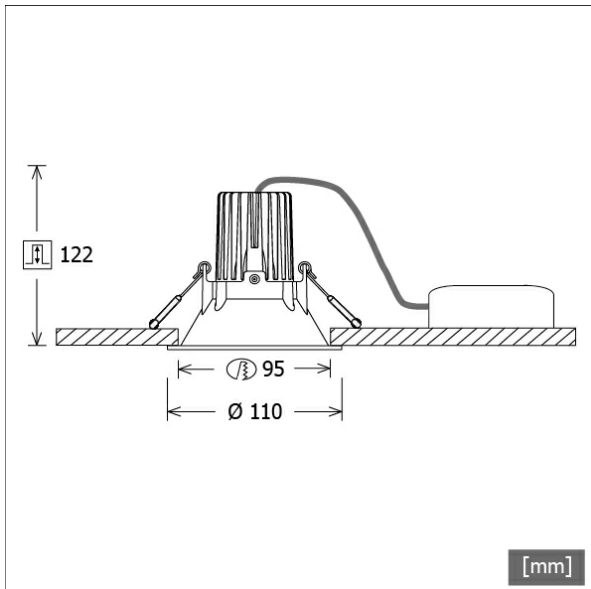

VTRL 10.0540.25/DALI

Description

- recessed spotlight with round recessed funnel
- reflector lens pivots through 20°
- outstanding ease of maintenance
- no UV and thermal emissions
- innovative thermal management with passive cooling
- recessed funnel and heat sink made from die-cast aluminium
- high-tech reflector lens made from PMMA for high luminous efficiency and glare-free lighting
- tool-free ceiling mounting via quick-action clamping springs (automatic adjustment of the ceiling thickness)
- luminaire and ballast permanently connected via cable (length: 500 mm), ballast ready for mains connection
- ballast (LED converter DALI, dimmable) included (external placement)

Standard options

Colours	Article no.	EAN
silver	641858	4043544461872

Special options

Lighting data / Norms

Lamps	LED Spot / CRI 80 / 4000 K
EPREL light sources	871846
Lifetime	L90 B50 50.000 h L80 B50 100.000 h L80 B20 50.000 h
System power	12.0 W
Luminaire luminous flux	1150 lm
System efficiency	95.83 lm/W
Module efficiency	132.06 lm/W
UGR class	≤19
Beam range	Medium Flood
Beam angle	26°
Supply voltage	220 - 240 V / 50 - 60 Hz
Protection class	II
Type of protection	IP40

Dimensions / Weights

Outer diameter	110 mm
Height	108 mm
Cut-out (Ø)	95 mm
Ceiling thickness	10.0 - 15.0 mm
Recessed depth	122 mm
Diameter of light head	50 mm
Net weight	0.59 kg
Gross weight	0.64 kg

VTRL 10.0540.25/DALI

Offset [m] Cone width [m] Illuminance [lx]

Offset [m]	Cone width [m]	Illuminance [lx]
3.0	1.42	468.6
6.0	2.83	117.1
9.0	4.25	52.1
12.0	5.66	29.3
15.0	7.08	18.7

η	LED
Efficiency	96 lm/W
Direct/Indirect	↓ 100% / ↑ 0%
System Power	12 W
UGR	X=4H, Y=8H
Reflection factors	70/50/20
UGR C0/C180	17.9
UGR C90/C270	17.9
CIE Flux Codes	97 100 100 100 100
Ra/CRI	>80