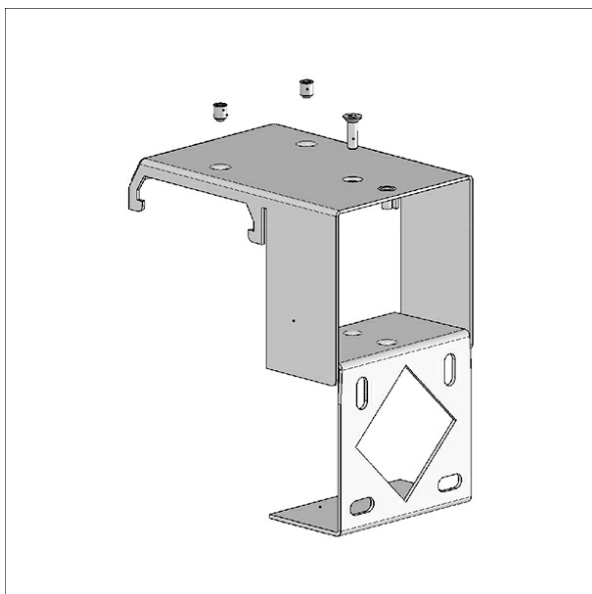

## Description

- wall bracket (1 piece) made from sheet steel
- can be hang in the profile
- easy screw mounting

## Dimensions / Weights

Length	88 mm
Width	58 mm
Height	55 mm
Net weight	0.11 kg
Gross weight	0.12 kg

## Special dimensions

wall distance: 32 mm

Colours	Article no.	EAN
black	662567	4043544716132
silver	662568	4043544716149
white	662569	4043544716156