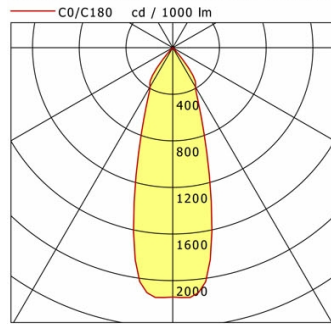

Standard options

Special options

Lighting data / Norms

Lamps	LED Spot / CRI 80 / 4000 K
EPREL light sources	851282
Lifetime	L90 B50 50.000 h L80 B50 100.000 h L80 B20 50.000 h
System power	32.8 W
Luminaire luminous flux	3740 lm
System efficiency	114.02 lm/W
Module efficiency	162.17 lm/W
UGR class	≤22
Beam range	Flood
Beam angle	33°
Supply voltage	220 - 240 V / 50 - 60 Hz
Protection class	III
Type of protection	IP20

Dimensions / Weights

Height	143 mm
Recessed depth	122 mm
Diameter of light head	140 mm
Net weight	0.96 kg
Gross weight	1.02 kg

SCEKLP 20.3040.35

SCEKLP 20.3040.35

Scene 2 System | Light-Head (1xLED 33W 840/4000K 3740lm)

	C0	C90	C180	C270
0°	2141	2141	2141	2141
15°	1247	1247	1247	1247
30°	389	389	389	389
45°	18	18	18	18
60°	4	4	4	4
75°	0	0	0	0
90°	0	0	0	0
cd / 1000 lm				

Offset [m]	Cone width [m]	Illuminance [lx]
3.0	1.80	889.9
6.0	3.59	222.5
9.0	5.39	98.9
12.0	7.19	55.6
15.0	8.99	35.6

η	LED
Efficiency	113 lm/W
Direct/Indirect	↓ 100% / ↑ 0%
System Power	33 W
UGR	X=4H, Y=8H
Reflection factors	70/50/20
UGR C0/C180	20.7
UGR C90/C270	20.7
CIE Flux Codes	98 100 100 100 100
Ra/CRI	>80

LTS

Accessories