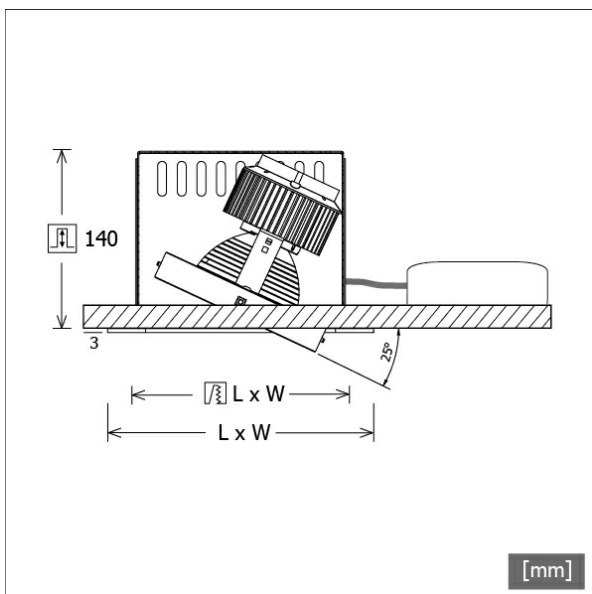

SCEKLP 20.3040.35

Colours	Article no.	EAN
black	638385	4043544420763
silver	638386	4043544420770
white	638387	4043544420787

Description

- flexible recessed spotlight system consisting of recessed housings, light-heads and ballasts (recessed housings to be ordered separately)
- light-head pivots through 25° with gimbals
- outstanding ease of maintenance
- no UV and thermal emissions
- light-head gimbals made from die-cast zinc
- thermal management with passive cooling (heat sink made from aluminium)
- specular aluminium reflector with precise symmetrical beam characteristic for high luminous efficiency and glare-free lighting
- clear safety glass
- assembly into the recessed housing takes place in the factory
- connection to ballast via luminaire cable with Mini-Clamp connector
- ballast (LED converter) included (external placement)

Standard options

Special options

Lighting data / Norms

Lamps	LED Spot / CRI 80 / 4000 K
EPREL light sources	851282
Lifetime	L90 B50 50.000 h L80 B50 100.000 h L80 B20 50.000 h
System power	32.8 W
Luminaire luminous flux	3740 lm
System efficiency	114.02 lm/W
Module efficiency	162.17 lm/W
UGR class	≤22
Beam range	Flood
Beam angle	33°
Supply voltage	220 - 240 V / 50 - 60 Hz
Protection class	III
Type of protection	IP20

Dimensions / Weights

Height	143 mm
Recessed depth	122 mm
Diameter of light head	140 mm
Net weight	0.96 kg
Gross weight	1.02 kg

SCEKLP 20.3040.35

SCEKLP 20.3040.35

Scene 2 System | Light-Head (1xLED 33W 840/4000K 3740lm)

	C0	C90	C180	C270
0°	2141	2141	2141	2141
15°	1247	1247	1247	1247
30°	389	389	389	389
45°	18	18	18	18
60°	4	4	4	4
75°	0	0	0	0
90°	0	0	0	0
cd / 1000 lm				

Offset [m]	Cone width [m]	Illuminance [lx]
3.0	1.80	889.9
6.0	3.59	222.5
9.0	5.39	98.9
12.0	7.19	55.6
15.0	8.99	35.6