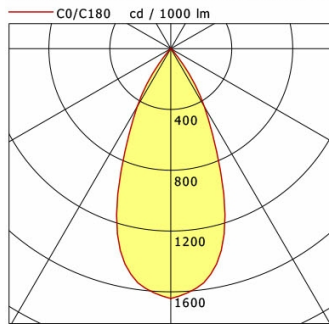

Standard options

Special options

Lighting data / Norms

Lamps	LED Spot / CRI 80 / 3000 K
EPREL light sources	848117
	L90 B50 50.000 h
	L80 B50 100.000 h
	L80 B20 50.000 h
Lifetime	
System power	14.0 W
Luminaire luminous flux	1390 lm
System efficiency	99.28 lm/W
Module efficiency	156.64 lm/W
UGR class	≤19
Beam angle	50°
Supply voltage	220 - 240 V / 50 - 60 Hz
Protection class	II
Type of protection	IP20

Dimensions / Weights

Outer diameter	134 mm
Height	90 mm
Cut-out (Ø)	125 mm
Ceiling thickness	1.0 - 25.0 mm
Recessed depth	100 mm
Net weight	0.98 kg
Gross weight	1.06 kg

CSALP 60.1030.50/DALI

CSA 60 (1xLED 14W 830/3000K 1390lm 50 °)

	C0	C90	C180	C270
0°	1644	1644	1644	1644
15°	1322	1322	1322	1322
30°	441	441	441	441
45°	15	15	15	15
60°	3	3	3	3
75°	4	4	4	4
90°	0	0	0	0
cd / 1000 lm				

Offset [m]	Cone width [m]	Illuminance [lx]
3.0	2.52	253.9
6.0	5.03	63.5
9.0	7.55	28.2
12.0	10.06	15.9
15.0	12.58	10.2

η	LED
Efficiency	99 lm/W
Direct/Indirect	↓ 100% / ↑ 0%
System Power	14 W
UGR	X=4H, Y=8H
Reflection factors	70/50/20
UGR C0/C180	17.6
UGR C90/C270	17.6
CIE Flux Codes	98 99 100 100 100
Ra/CRI	>80

LTS

Accessories