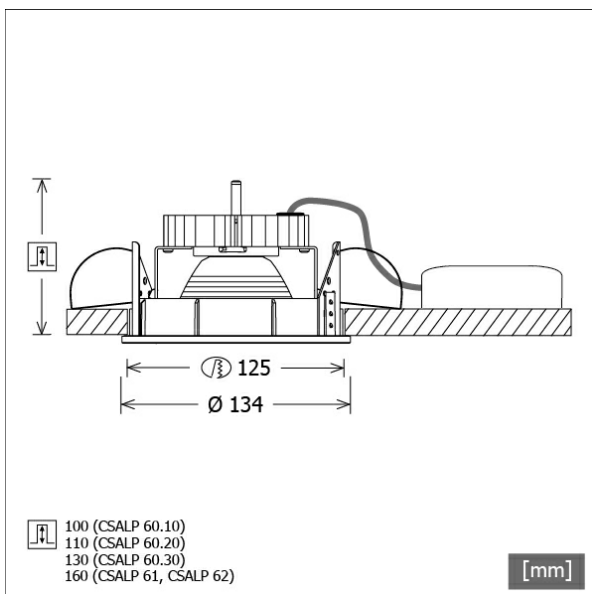

CSALP 60.1030.50/DALI

Colours	Article no.	EAN
black	643147	4043544493569
silver	643148	4043544493576
white	643149	4043544493583

Description

- recessed spotlight with wide range of applications
- luminaire rotates through 350° and pivots through 40°
- outstanding ease of maintenance
- no UV and thermal emissions
- thermal management with passive cooling (heat sink made from aluminium)
- specular aluminium reflector with precise symmetrical beam characteristic for high luminous efficiency and glare-free lighting
- front rings and recessed ring made from die-cast zinc
- tool-free ceiling mounting via quick-action clamping springs (automatic adjustment of the ceiling thickness)
- luminaire and ballast permanently connected via cable (length: 500 mm), ballast ready for mains connection
- ballast (LED converter DALI, dimmable) included (external placement)

Standard options

Special options

Lighting data / Norms

Lamps	LED Spot / CRI 80 / 3000 K
EPREL light sources	848117
	L90 B50 50.000 h
	L80 B50 100.000 h
	L80 B20 50.000 h
Lifetime	
System power	14.0 W
Luminaire luminous flux	1390 lm
System efficiency	99.28 lm/W
Module efficiency	156.64 lm/W
UGR class	≤19
Beam angle	50°
Supply voltage	220 - 240 V / 50 - 60 Hz
Protection class	II
Type of protection	IP20

Dimensions / Weights

Outer diameter	134 mm
Height	90 mm
Cut-out (Ø)	125 mm
Ceiling thickness	1.0 - 25.0 mm
Recessed depth	100 mm
Net weight	0.98 kg
Gross weight	1.06 kg

CSALP 60.1030.50/DALI

CSA 60 (1xLED 14W 830/3000K 1390lm 50 °)

	C0	C90	C180	C270
0°	1644	1644	1644	1644
15°	1322	1322	1322	1322
30°	441	441	441	441
45°	15	15	15	15
60°	3	3	3	3
75°	4	4	4	4
90°	0	0	0	0
cd / 1000 lm				

Offset [m]	Cone width [m]	Illuminance [lx]
3.0	2.52	253.9
6.0	5.03	63.5
9.0	7.55	28.2
12.0	10.06	15.9
15.0	12.58	10.2