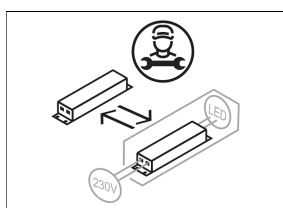

CSALP 60.1030.50/DALI

Colours	Article no.	EAN
black	643147	4043544493569
silver	643148	4043544493576
white	643149	4043544493583

Description

- recessed spotlight with wide range of applications
- luminaire rotates through 350° and pivots through 40°
- outstanding ease of maintenance
- no UV and thermal emissions
- thermal management with passive cooling (heat sink made from aluminium)
- specular aluminium reflector with precise symmetrical beam characteristic for high luminous efficiency and glare-free lighting
- front rings and recessed ring made from die-cast zinc
- tool-free ceiling mounting via quick-action clamping springs (automatic adjustment of the ceiling thickness)
- luminaire and ballast permanently connected via cable (length: 500 mm), ballast ready for mains connection
- ballast (LED converter DALI, dimmable) included (external placement)

Standard options

Special options

Lighting data / Norms

Lamps	LED Spot / CRI 80 / 3000 K
EPREL light sources	848117
	L90 B50 50.000 h
	L80 B50 100.000 h
	L80 B20 50.000 h
Lifetime	
System power	14.0 W
Luminaire luminous flux	1390 lm
System efficiency	99.28 lm/W
Module efficiency	156.64 lm/W
UGR class	≤19
Beam angle	50°
Supply voltage	220 - 240 V / 50 - 60 Hz
Protection class	II
Type of protection	IP20

Dimensions / Weights

Outer diameter	134 mm
Height	90 mm
Cut-out (Ø)	125 mm
Ceiling thickness	1.0 - 25.0 mm
Recessed depth	100 mm
Net weight	0.98 kg
Gross weight	1.06 kg

CSALP 60.1030.50/DALI

CSA 60 (1xLED 14W 830/3000K 1390lm 50 °)