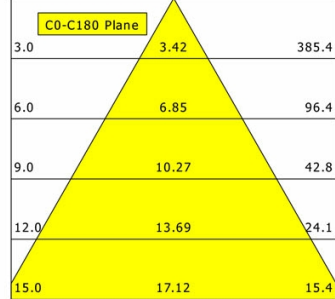

## Lighting data / Norms

Lamps	LED Spot Bakery
EPREL light sources	832579
Lifetime	L90 B50 50.000 h L80 B50 100.000 h L80 B20 50.000 h
System power	36.1 W
Luminaire luminous flux	3330 lm
System efficiency	92.24 lm/W
Module efficiency	109.90 lm/W
UGR class	≤22
Beam range	Wide Flood
Beam angle	59°
Supply voltage	220 - 240 V / 50 - 60 Hz
Protection class	III
Type of protection	IP20

## SCEKLP 33.20.55/B

Scene 33 System | Light-Head (1xLED 36W BAKERY 3330lm 55°)

C0/C180 cd / 1000 lm

	C0	C90	C180	C270
0°	1042	1042	1042	1042
15°	1040	1040	1040	1040
30°	511	511	511	511
45°	21	21	21	21
60°	2	2	2	2
75°	2	2	2	2
90°	0	0	0	0

cd / 1000 lm

Offset [m] Cone width [m] Illuminance [lx]

<b>η</b>	LED
Efficiency	93 lm/W
Direct/Indirect	↓ 100% / ↑ 0%
System Power	36 W
<b>UGR</b>	X=4H, Y=8H
Reflection factors	70/50/20
UGR C0/C180	19.5
UGR C90/C270	19.5
CIE Flux Codes	97 99 100 100 100
Ra/CRI	---