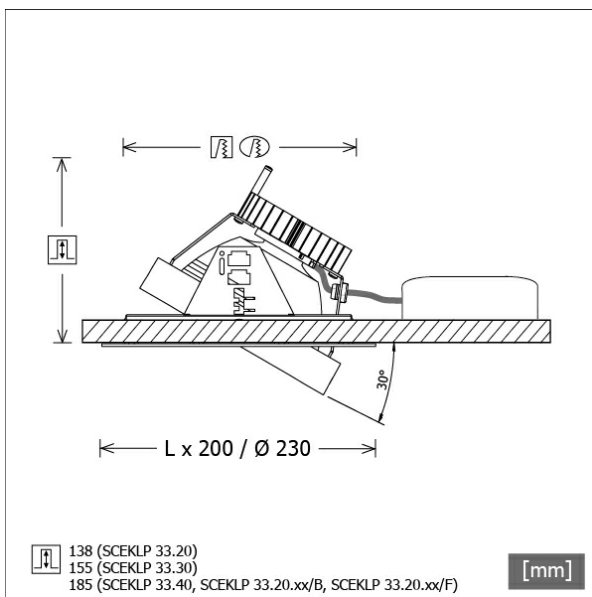

Description

- flexible recessed spotlight system for special lighting of bakery products consisting of recessed frames, light-heads and ballasts (recessed frames to be ordered separately)
- light-head pivots through 30° on gimbals
- outstanding ease of maintenance
- no UV and thermal emissions
- thermal management with passive cooling (heat sink made from aluminium)
- gimbals made from die-cast zinc
- specular aluminium reflector with precise symmetrical beam characteristic for high luminous efficiency and glare-free lighting
- clear safety glass
- tool-free installation into mounting frame via flexible retaining springs
- connection to ballast via luminaire cable with Mini-Clamp connector
- ballast (LED converter) included (external placement)

Standard options

Special options

Lighting data / Norms

Lamps	LED Spot Bakery
EPREL light sources	832579
Lifetime	L90 B50 50.000 h L80 B50 100.000 h L80 B20 50.000 h
System power	36.1 W
Luminaire luminous flux	3330 lm
System efficiency	92.24 lm/W
Module efficiency	109.90 lm/W
UGR class	≤22
Beam range	Wide Flood
Beam angle	59°
Supply voltage	220 - 240 V / 50 - 60 Hz
Protection class	III
Type of protection	IP20

Dimensions / Weights

Height	140 mm
Recessed depth	185 mm
Diameter of light head	155 mm
Net weight	1.36 kg
Gross weight	1.42 kg