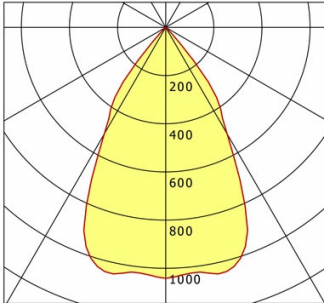

SCEKLP 33.20.55/B

SCEKLP 33.20.55/B

Scene 33 System | Light-Head (1xLED 36W BAKERY 3330lm 55°)

C0/C180 cd / 1000 lm

	C0	C90	C180	C270
0°	1042	1042	1042	1042
15°	1040	1040	1040	1040
30°	511	511	511	511
45°	21	21	21	21
60°	2	2	2	2
75°	2	2	2	2
90°	0	0	0	0

cd / 1000 lm

Offset [m] Cone width [m] Illuminance [lx]