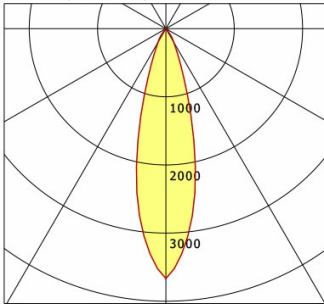

Standard options

Colours	Article no.	EAN
white	641874	4043544462039

Special options

Lighting data / Norms

Lamps	LED Spot / CRI 80 / 2700 K
EPREL light sources	871010
Lifetime	L90 B50 50.000 h L80 B50 100.000 h L80 B20 50.000 h
System power	12.0 W
Luminaire luminous flux	1040 lm
System efficiency	86.66 lm/W
Module efficiency	120.72 lm/W
UGR class	≤19
Beam range	Medium Flood
Beam angle	26°
Supply voltage	220 - 240 V / 50 - 60 Hz
Protection class	II
Type of protection	IP40

Dimensions / Weights

Outer diameter	110 mm
Height	108 mm
Cut-out (Ø)	95 mm
Ceiling thickness	10.0 - 15.0 mm
Recessed depth	122 mm
Diameter of light head	50 mm
Net weight	0.59 kg
Gross weight	0.64 kg

VTRL 13.0527.25/DALI

Vale-Tu Round Large (1xLED 12W 827/2700K 1040lm)

C0/C180 cd / 1000 lm

	C0	C90	C180	C270
0°	3667	3667	3667	3667
15°	1509	1509	1509	1509
30°	227	227	227	227
45°	27	27	27	27
60°	6	6	6	6
75°	0	0	0	0
90°	0	0	0	0
cd / 1000 lm				

Offset [m] Cone width [m] Illuminance [lx]

Offset [m]	Cone width [m]	Illuminance [lx]
3.0	1.42	423.7
6.0	2.83	105.9
9.0	4.25	47.1
12.0	5.66	26.5
15.0	7.08	16.9

η	LED
Efficiency	87 lm/W
Direct/Indirect	↓ 100% / ↑ 0%
System Power	12 W
UGR	X=4H, Y=8H
Reflection factors	70/50/20
UGR C0/C180	17.5
UGR C90/C270	17.5
CIE Flux Codes	97 100 100 100 100
Ra/CRI	>80