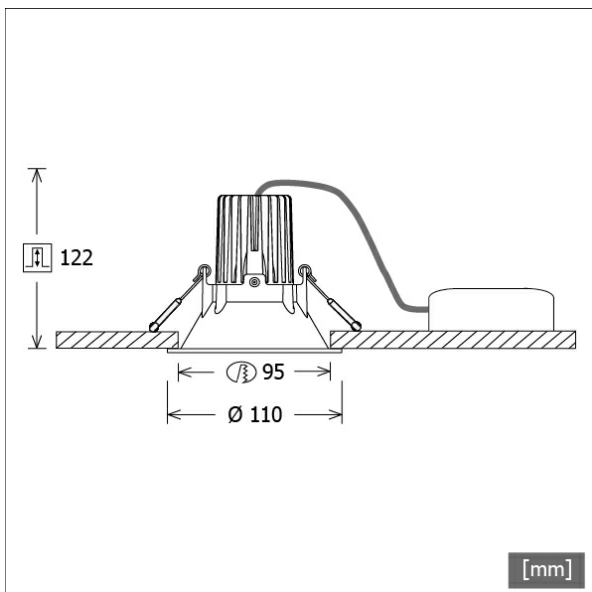

VTRL 13.0527.25/DALI

Description

- recessed spotlight with round recessed funnel
- reflector lens pivots through 20°
- outstanding ease of maintenance
- no UV and thermal emissions
- innovative thermal management with passive cooling
- recessed funnel and heat sink made from die-cast aluminium
- high-tech reflector lens made from PMMA for high luminous efficiency and glare-free lighting
- tool-free ceiling mounting via quick-action clamping springs (automatic adjustment of the ceiling thickness)
- luminaire and ballast permanently connected via cable (length: 500 mm), ballast ready for mains connection
- ballast (LED converter DALI, dimmable) included (external placement)

Standard options

Colours	Article no.	EAN
white	641874	4043544462039

Special options

Lighting data / Norms

Lamps	LED Spot / CRI 80 / 2700 K
EPREL light sources	871010
Lifetime	L90 B50 50.000 h L80 B50 100.000 h L80 B20 50.000 h
System power	12.0 W
Luminaire luminous flux	1040 lm
System efficiency	86.66 lm/W
Module efficiency	120.72 lm/W
UGR class	≤19
Beam range	Medium Flood
Beam angle	26°
Supply voltage	220 - 240 V / 50 - 60 Hz
Protection class	II
Type of protection	IP40

Dimensions / Weights

Outer diameter	110 mm
Height	108 mm
Cut-out (Ø)	95 mm
Ceiling thickness	10.0 - 15.0 mm
Recessed depth	122 mm
Diameter of light head	50 mm
Net weight	0.59 kg
Gross weight	0.64 kg

VTRL 13.0527.25/DALI

Offset [m] Cone width [m] Illuminance [lx]

Offset [m]	Cone width [m]	Illuminance [lx]
3.0	1.42	423.7
6.0	2.83	105.9
9.0	4.25	47.1
12.0	5.66	26.5
15.0	7.08	16.9

η	LED
Efficiency	87 lm/W
Direct/Indirect	↓ 100% / ↑ 0%
System Power	12 W
UGR	X=4H, Y=8H
Reflection factors	70/50/20
UGR C0/C180	17.5
UGR C90/C270	17.5
CIE Flux Codes	97 100 100 100 100
Ra/CRI	>80