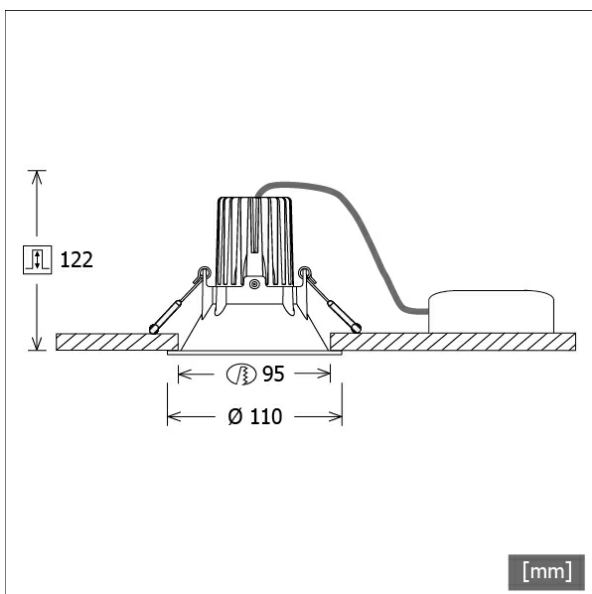

VTRL 10.0540.35/DALI

Description

- recessed spotlight with round recessed funnel
- reflector lens pivots through 20°
- outstanding ease of maintenance
- no UV and thermal emissions
- innovative thermal management with passive cooling
- recessed funnel and heat sink made from die-cast aluminium
- high-tech reflector lens made from PMMA for high luminous efficiency and glare-free lighting
- tool-free ceiling mounting via quick-action clamping springs (automatic adjustment of the ceiling thickness)
- luminaire and ballast permanently connected via cable (length: 500 mm), ballast ready for mains connection
- ballast (LED converter DALI, dimmable) included (external placement)

Standard options

Colours	Article no.	EAN
silver	641860	4043544461896

Special options

Lighting data / Norms

Lamps	LED Spot / CRI 80 / 4000 K
EPREL light sources	871846
Lifetime	L90 B50 50.000 h L80 B50 100.000 h L80 B20 50.000 h
System power	12.0 W
Luminaire luminous flux	1190 lm
System efficiency	99.16 lm/W
Module efficiency	132.06 lm/W
UGR class	≤22
Beam range	Flood
Beam angle	38°
Supply voltage	220 - 240 V / 50 - 60 Hz
Protection class	II
Type of protection	IP40

Dimensions / Weights

Outer diameter	110 mm
Height	108 mm
Cut-out (Ø)	95 mm
Ceiling thickness	10.0 - 15.0 mm
Recessed depth	122 mm
Diameter of light head	50 mm
Net weight	0.59 kg
Gross weight	0.64 kg

VTRL 10.0540.35/DALI

Offset [m] Cone width [m] Illuminance [lx]

Offset [m]	Cone width [m]	Illuminance [lx]
3.0	2.05	270.8
6.0	4.09	67.7
9.0	6.14	30.1
12.0	8.18	16.9
15.0	10.23	10.8

η	LED
Efficiency	99 lm/W
Direct/Indirect	↓ 100% / ↑ 0%
System Power	12 W
UGR	X=4H, Y=8H
Reflection factors	70/50/20
UGR C0/C180	20.6
UGR C90/C270	20.6
CIE Flux Codes	96 100 100 100 100
Ra/CRI	>80