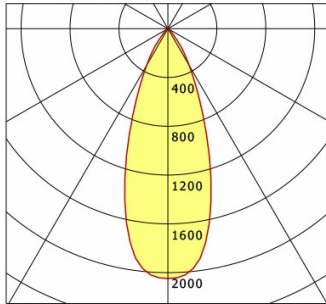

Standard options

Colours	Article no.	EAN
silver	641860	4043544461896

Special options

Lighting data / Norms

Lamps	LED Spot / CRI 80 / 4000 K
EPREL light sources	871846
Lifetime	L90 B50 50.000 h L80 B50 100.000 h L80 B20 50.000 h
System power	12.0 W
Luminaire luminous flux	1190 lm
System efficiency	99.16 lm/W
Module efficiency	132.06 lm/W
UGR class	≤22
Beam range	Flood
Beam angle	38°
Supply voltage	220 - 240 V / 50 - 60 Hz
Protection class	II
Type of protection	IP40

Dimensions / Weights

Outer diameter	110 mm
Height	108 mm
Cut-out (Ø)	95 mm
Ceiling thickness	10.0 - 15.0 mm
Recessed depth	122 mm
Diameter of light head	50 mm
Net weight	0.59 kg
Gross weight	0.64 kg

VTRL 10.0540.35/DALI

Vale-Tu Round Large (1xLED 12W 840/4000K 1190lm Wide-Flood °)

C0/C180 cd / 1000 lm

	C0	C90	C180	C270
0°	2048	2048	2048	2048
15°	1367	1367	1367	1367
30°	347	347	347	347
45°	41	41	41	41
60°	5	5	5	5
75°	1	1	1	1
90°	0	0	0	0
cd / 1000 lm				

Offset [m] Cone width [m] Illuminance [lx]

Offset [m]	Cone width [m]	Illuminance [lx]
3.0	2.05	270.8
6.0	4.09	67.7
9.0	6.14	30.1
12.0	8.18	16.9
15.0	10.23	10.8

η	LED
Efficiency	99 lm/W
Direct/Indirect	↓ 100% / ↑ 0%
System Power	12 W
UGR	X=4H, Y=8H
Reflection factors	70/50/20
UGR C0/C180	20.6
UGR C90/C270	20.6
CIE Flux Codes	96 100 100 100 100
Ra/CRI	>80