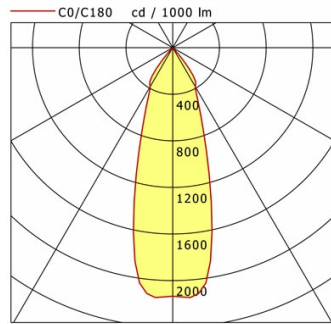

Standard options

Special options

Lighting data / Norms

Lamps	LED Spot / CRI 80 / 3000 K
EPREL light sources	851239
Lifetime	L90 B50 50.000 h
	L80 B50 100.000 h
	L80 B20 50.000 h
System power	32.8 W
Luminaire luminous flux	3560 lm
System efficiency	108.53 lm/W
Module efficiency	158.91 lm/W
UGR class	≤22
Beam range	Flood
Beam angle	33°
Supply voltage	220 - 240 V / 50 - 60 Hz
Protection class	III
Type of protection	IP20

Dimensions / Weights

Height	143 mm
Recessed depth	122 mm
Diameter of light head	140 mm
Net weight	0.96 kg
Gross weight	1.02 kg

SCEKLP 20.3030.35

SCEKLP 20.3030.35

Scene 2 System | Light-Head (1xLED 33W 830/3000K 3560lm)

	C0	C90	C180	C270
0°	2135	2135	2135	2135
15°	1245	1245	1245	1245
30°	387	387	387	387
45°	17	17	17	17
60°	4	4	4	4
75°	0	0	0	0
90°	0	0	0	0
cd / 1000 lm				

Offset [m]	Cone width [m]	Illuminance [lx]
3.0	1.79	844.4
6.0	3.59	211.1
9.0	5.38	93.8
12.0	7.17	52.8
15.0	8.97	33.8

η	LED
Efficiency	108 lm/W
Direct/Indirect	↓ 100% / ↑ 0%
System Power	33 W
UGR	X=4H, Y=8H
Reflection factors	70/50/20
UGR C0/C180	20.5
UGR C90/C270	20.5
CIE Flux Codes	98 100 100 100 100
Ra/CRI	>80

LTS

Accessories