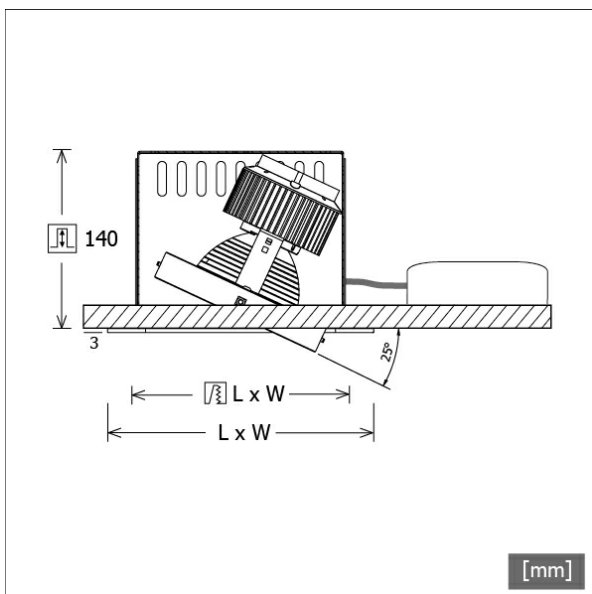

SCEKLP 20.3030.35

Colours	Article no.	EAN
black	638373	4043544420640
silver	638374	4043544420657
white	638375	4043544420664

Description

- flexible recessed spotlight system consisting of recessed housings, light-heads and ballasts (recessed housings to be ordered separately)
- light-head pivots through 25° with gimbals
- outstanding ease of maintenance
- no UV and thermal emissions
- light-head gimbals made from die-cast zinc
- thermal management with passive cooling (heat sink made from aluminium)
- specular aluminium reflector with precise symmetrical beam characteristic for high luminous efficiency and glare-free lighting
- clear safety glass
- assembly into the recessed housing takes place in the factory
- connection to ballast via luminaire cable with Mini-Clamp connector
- ballast (LED converter) included (external placement)

Standard options

Special options

Lighting data / Norms

Lamps	LED Spot / CRI 80 / 3000 K
EPREL light sources	851239
Lifetime	L90 B50 50.000 h
	L80 B50 100.000 h
	L80 B20 50.000 h
System power	32.8 W
Luminaire luminous flux	3560 lm
System efficiency	108.53 lm/W
Module efficiency	158.91 lm/W
UGR class	≤22
Beam range	Flood
Beam angle	33°
Supply voltage	220 - 240 V / 50 - 60 Hz
Protection class	III
Type of protection	IP20

Dimensions / Weights

Height	143 mm
Recessed depth	122 mm
Diameter of light head	140 mm
Net weight	0.96 kg
Gross weight	1.02 kg

SCEKLP 20.3030.35

SCEKLP 20.3030.35

Scene 2 System | Light-Head (1xLED 33W 830/3000K 3560lm)

	C0	C90	C180	C270
0°	2135	2135	2135	2135
15°	1245	1245	1245	1245
30°	387	387	387	387
45°	17	17	17	17
60°	4	4	4	4
75°	0	0	0	0
90°	0	0	0	0
cd / 1000 lm				

Offset [m]	Cone width [m]	Illuminance [lx]
3.0	1.79	844.4
6.0	3.59	211.1
9.0	5.38	93.8
12.0	7.17	52.8
15.0	8.97	33.8