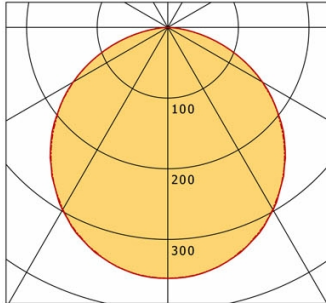

Pendant

PLL 52.0600.840.1/DALI

PLL 52.0600.840.1/DALI

PL 52 (1xLED 46W 840/4000K 6150lm)

— C0/C180 cd / 1000 lm — C90/C270

	C0	C90	C180	C270
0°	355	355	355	355
15°	340	340	340	340
30°	298	297	298	297
45°	235	233	235	233
60°	155	155	155	155
75°	65	65	65	65
90°	0	0	0	0

cd / 1000 lm

Offset [m]	Cone width [m]		Illuminance [lx]
3.0	C0-C180 Plane: 8.91	C90-C270 Plane: 8.84	242.6
6.0	17.82	17.69	60.8
9.0	26.73	26.53	27.0
12.0	35.64	35.38	15.2
15.0	44.55	44.22	9.7

η	LED
Efficiency	134 lm/W
Direct/Indirect	↓ 100% / ↑ 0%
System Power	46 W
UGR	X=4H, Y=8H
Reflection factors	70/50/20
UGR C0/C180	22.5
UGR C90/C270	22.4
CIE Flux Codes	47 79 96 100 100
Ra/CRI	>80

LTS

Accessories

L 72/1500 DIM
wire-rope kit 4-fold
(length: 1500 mm, 5-core cable)

L 72/3000 DIM
wire-rope kit 4-fold
(length: 3000 mm, 5-core cable)

ZB-OR DONGLE
Organic Response IR dongle kit

ZB-OR GATEWAY
Organic Response IoT Gateway Cascade Series

ZB-OR-A SENSOR
Organic Response sensor for surface mounting

ZB-OR-P SENSOR/3000
Organic Response sensor for pendant mounting