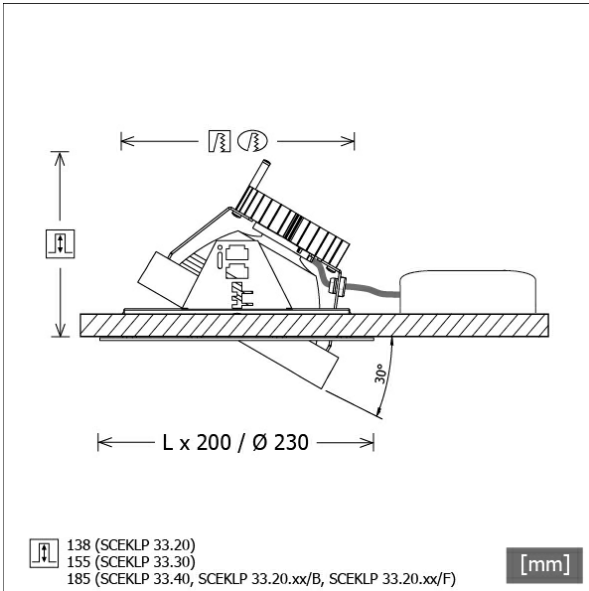

Description

- flexible recessed spotlight system consisting of recessed frames, light-heads and ballasts (recessed frames to be ordered separately)
- light-head pivots through 30° on gimbals
- outstanding ease of maintenance
- no UV and thermal emissions
- thermal management with passive cooling (heat sink made from aluminium)
- gimbals made from die-cast zinc
- specular aluminium reflector with precise symmetrical beam characteristic for high luminous efficiency and glare-free lighting
- clear safety glass
- tool-free installation into mounting frame via flexible retaining springs
- connection to ballast via luminaire cable with Mini-Clamp connector
- ballast (LED converter) included (external placement)