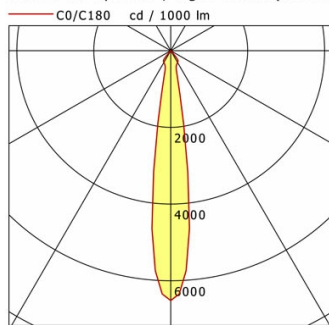

SCEKLP 33.5040.15

SCEKLP 33.5040.15

Scene 33 System | Light-Head (1xLED 52W 840/4000K 5580lm 15°)

	C0	C90	C180	C270
0°	6516	6516	6516	6516
15°	615	615	615	615
30°	355	355	355	355
45°	16	16	16	16
60°	1	1	1	1
75°	1	1	1	1
90°	0	0	0	0
cd / 1000 lm				

Offset [m]	Cone width [m]	Illuminance [lx]
3.0	0.83	4039.7
6.0	1.67	1009.9
9.0	2.50	448.9
12.0	3.34	252.5
15.0	4.17	161.6

η	LED
Efficiency	108 lm/W
Direct/Indirect	↓ 100% / ↑ 0%
System Power	52 W
UGR	X=4H, Y=8H
Reflection factors	70/50/20
UGR C0/C180	19.9
UGR C90/C270	19.9
CIE Flux Codes	97 100 100 100 100
Ra/CRI	>80

LTS

Accessories