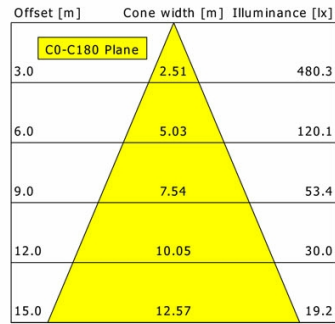

Standard options

Special options

Lighting data / Norms

Lamps	LED Spot / CRI 80 / 3000 K
EPREL light sources	848117
Lifetime	L90 B50 50.000 h
	L80 B50 100.000 h
	L80 B20 50.000 h
System power	25.8 W
Luminaire luminous flux	2650 lm
System efficiency	102.71 lm/W
Module efficiency	156.64 lm/W
UGR class	≤22
Beam range	Wide Flood
Beam angle	46°
Supply voltage	220 - 240 V / 50 - 60 Hz
Protection class	III
Type of protection	IP20

Dimensions / Weights

Length	125 mm
Width	125 mm
Height	121 mm
Recessed depth	118 mm
Diameter of light head	100 mm
Net weight	0.90 kg
Gross weight	0.95 kg

SCEKLP 10.2030.50

SCEKLP 10.2030.50

Scene 1 System | Light-Head (1xLED 26W 830/3000K 2650lm)

	C0	C90	C180	C270
0°	1631	1631	1631	1631
15°	1276	1276	1276	1276
30°	437	437	437	437
45°	19	19	19	19
60°	5	5	5	5
75°	5	5	5	5
90°	0	0	0	0
cd / 1000 lm				

η	LED
Efficiency	102 lm/W
Direct/Indirect	↓ 100% / ↑ 0%
System Power	26 W
UGR	X=4H, Y=8H
Reflection factors	70/50/20
UGR C0/C180	20.2
UGR C90/C270	20.2
CIE Flux Codes	97 99 100 100 100
Ra/CRI	>80