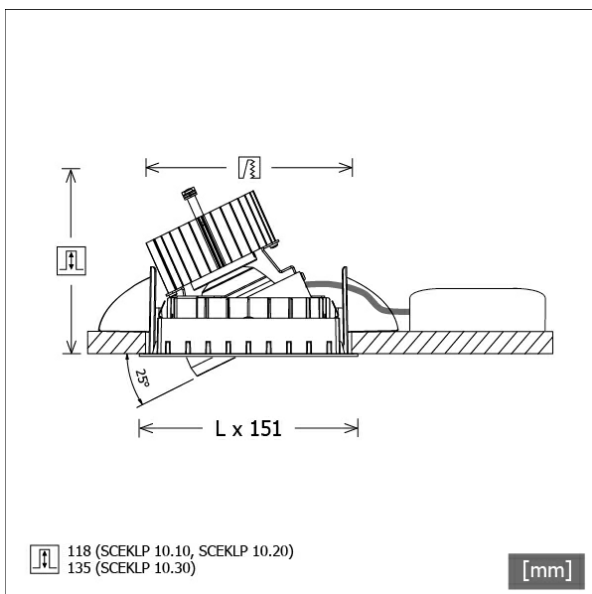

SCEKLP 10.2030.50

Colours	Article no.	EAN
black	637175	4043544398307
silver	637176	4043544398314
white	637177	4043544398321

Description

- flexible recessed spotlight system consisting of recessed frames, light-heads and ballasts (recessed frames to be ordered separately)
- adjustable ceiling look: flush with ceiling or recessed by 6 mm
- light-head rotates through 350° and pivots through 25°
- outstanding ease of maintenance
- no UV and thermal emissions
- light-head consisting of front frame (die-cast magnesium) and front ring (die-cast zinc)
- thermal management with passive cooling (heat sink made from aluminium)
- specular aluminium reflector with precise symmetrical beam characteristic for high luminous efficiency and glare-free lighting
- light-head snaps into mounting frame without tools
- connection to ballast via luminaire cable with Mini-Clamp connector
- ballast (LED converter) included (external placement)

Standard options

Special options

Lighting data / Norms

Lamps	LED Spot / CRI 80 / 3000 K
EPREL light sources	848117
Lifetime	L90 B50 50.000 h
	L80 B50 100.000 h
	L80 B20 50.000 h
System power	25.8 W
Luminaire luminous flux	2650 lm
System efficiency	102.71 lm/W
Module efficiency	156.64 lm/W
UGR class	≤22
Beam range	Wide Flood
Beam angle	46°
Supply voltage	220 - 240 V / 50 - 60 Hz
Protection class	III
Type of protection	IP20

Dimensions / Weights

Length	125 mm
Width	125 mm
Height	121 mm
Recessed depth	118 mm
Diameter of light head	100 mm
Net weight	0.90 kg
Gross weight	0.95 kg

SCEKLP 10.2030.50

SCEKLP 10.2030.50

Scene 1 System | Light-Head (1xLED 26W 830/3000K 2650lm)