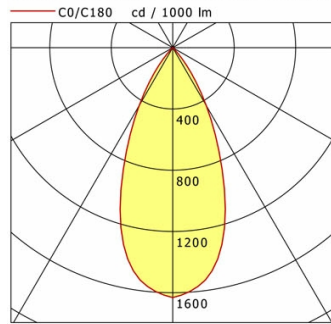

Standard options

Special options

Lighting data / Norms

Lamps	LED Spot / CRI 80 / 3000 K
EPREL light sources	848117
Lifetime	L90 B50 50.000 h
	L80 B50 100.000 h
	L80 B20 50.000 h
System power	25.8 W
Luminaire luminous flux	2650 lm
System efficiency	102.71 lm/W
Module efficiency	156.64 lm/W
UGR class	≤22
Beam range	Wide Flood
Beam angle	46°
Supply voltage	220 - 240 V / 50 - 60 Hz
Protection class	III
Type of protection	IP20

Dimensions / Weights

Length	125 mm
Width	125 mm
Height	121 mm
Recessed depth	118 mm
Diameter of light head	100 mm
Net weight	0.90 kg
Gross weight	0.95 kg

SCEKLP 10.2030.50

SCEKLP 10.2030.50

Scene 1 System | Light-Head (1xLED 26W 830/3000K 2650lm)

	C0	C90	C180	C270
0°	1631	1631	1631	1631
15°	1276	1276	1276	1276
30°	437	437	437	437
45°	19	19	19	19
60°	5	5	5	5
75°	5	5	5	5
90°	0	0	0	0
cd / 1000 lm				

η	LED
Efficiency	102 lm/W
Direct/Indirect	↓ 100% / ↑ 0%
System Power	26 W
UGR	X=4H, Y=8H
Reflection factors	70/50/20
UGR C0/C180	20.2
UGR C90/C270	20.2
CIE Flux Codes	97 99 100 100 100
Ra/CRI	>80