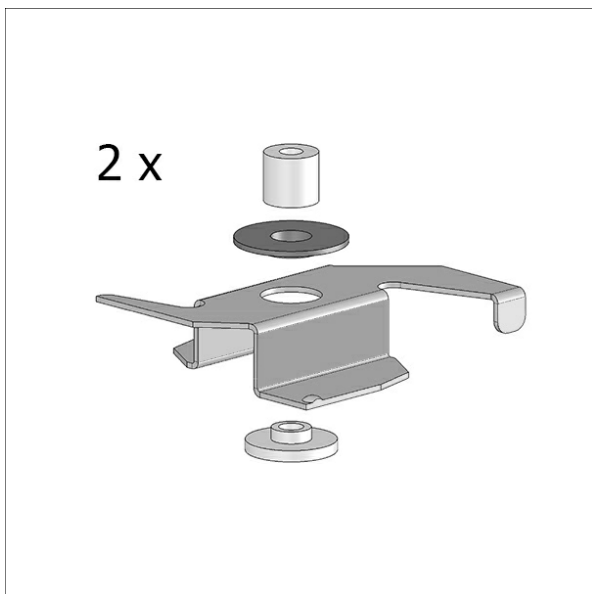

# STRL-Z 104

**LTS**  
LOVE TO SHINE

## Description

- mounting brackets (2 pieces)
- material: sheet steel
- mounting distance: 2000 mm
- fixing in profile slot

## Dimensions / Weights

Length	10 mm
Width	6 mm
Height	12 mm
Net weight	0.04 kg
Gross weight	0.06 kg

Colours	Article no.	EAN
silver	667779	4043544771254
black	667780	4043544771261
white	667781	4043544771278