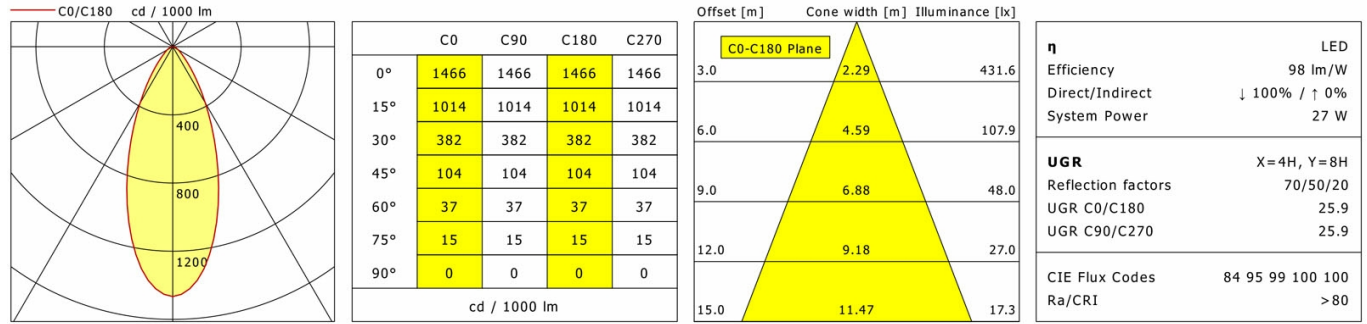

Standard options

Special options

Lighting data / Norms

Lamps	LED Spot / CRI 80 / 2700 K
EPREL light sources	848120
Lifetime	L90 B50 50.000 h L80 B50 100.000 h L80 B20 50.000 h
System power	27.0 W
Luminaire luminous flux	max. 2810 lm
System efficiency	104.07 lm/W
Module efficiency	127.18 lm/W
UGR class	≤28
Beam range	Flood
Beam angle	36°
Supply voltage	220 - 240 V / 50 - 60 Hz
Protection class	II
Type of protection	IP20

Dimensions / Weights

Outer diameter	115 mm
Height	112 mm
Cut-out (Ø)	105 mm
Ceiling thickness	1.0 - 25.0 mm
Recessed depth	110 mm
Net weight	0.87 kg
Gross weight	0.95 kg

FLIR 200.2027.35

FLIR 200.2027.35

Flixx 200 Round (FLIRZ 200.05, 1xLED 27W 827/2700K 2810lm 36°)

LTS

FLIR 200.2027.35

Flixx 200 Round (FLIRZ 200.25, 1xLED 27W 827/2700K 2730lm 36°)

LTS

FLIR 200.2027.35

Flixx 200 Round (FLIRZ 200.24, 1xLED 27W 827/2700K 2650lm 36°)