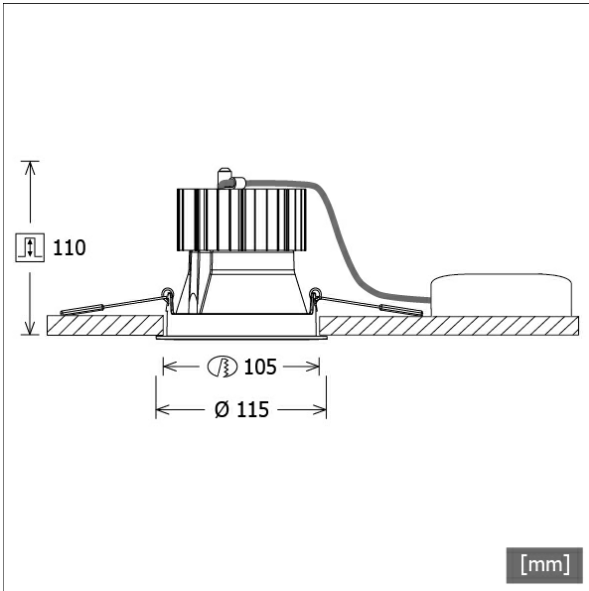

FLIR 200.2027.35

Colours	Article no.	EAN
black	636604	4043544391865
silver	636605	4043544391872
white	636606	4043544391889

Description

- recessed spotlight with optical design variants and wide range of applications
- light-head pivots through 20°
- outstanding ease of maintenance
- no UV and thermal emissions
- thermal management with passive cooling (heat sink made from aluminium)
- high performance specular aluminium reflector with precise symmetrical beam characteristic for highest luminous efficiency and best glare-free lighting
- front/recessed ring made from die-cast zinc with clear light effect ring (other decor/light effect rings and deco glasses are available as options)
- tool-free ceiling mounting via quick-action clamping springs (automatic adjustment of the ceiling thickness)
- luminaire and ballast permanently connected via cable (length: 500 mm), ballast ready for mains connection
- ballast (LED converter) included (external placement)

Standard options

Special options

Lighting data / Norms

Lamps	LED Spot / CRI 80 / 2700 K
EPREL light sources	848120
Lifetime	L90 B50 50.000 h L80 B50 100.000 h L80 B20 50.000 h
System power	27.0 W
Luminaire luminous flux	max. 2810 lm
System efficiency	104.07 lm/W
Module efficiency	127.18 lm/W
UGR class	≤28
Beam range	Flood
Beam angle	36°
Supply voltage	220 - 240 V / 50 - 60 Hz
Protection class	II
Type of protection	IP20

Dimensions / Weights

Outer diameter	115 mm
Height	112 mm
Cut-out (Ø)	105 mm
Ceiling thickness	1.0 - 25.0 mm
Recessed depth	110 mm
Net weight	0.87 kg
Gross weight	0.95 kg

FLIR 200.2027.35

FLIR 200.2027.35