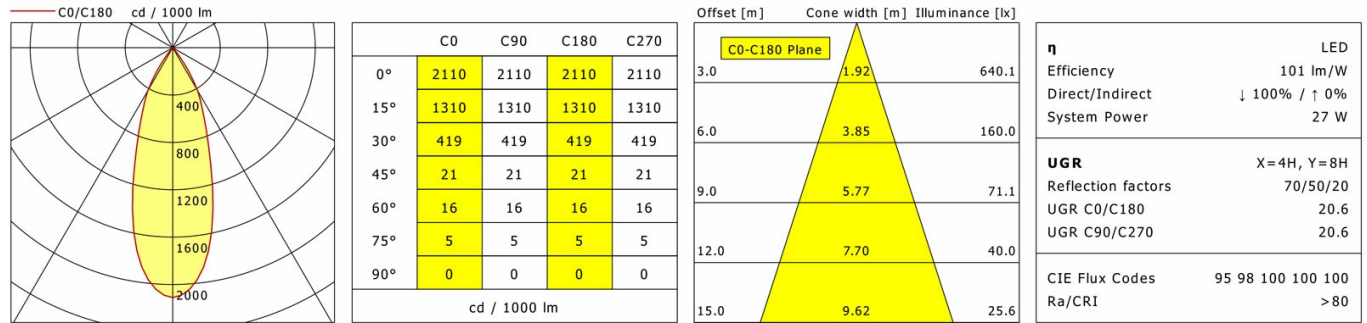

FLIR 200.2027.35

Flixx 200 Round (FLIRZ 200.25, 1xLED 27W 827/2700K 2730lm 36°)