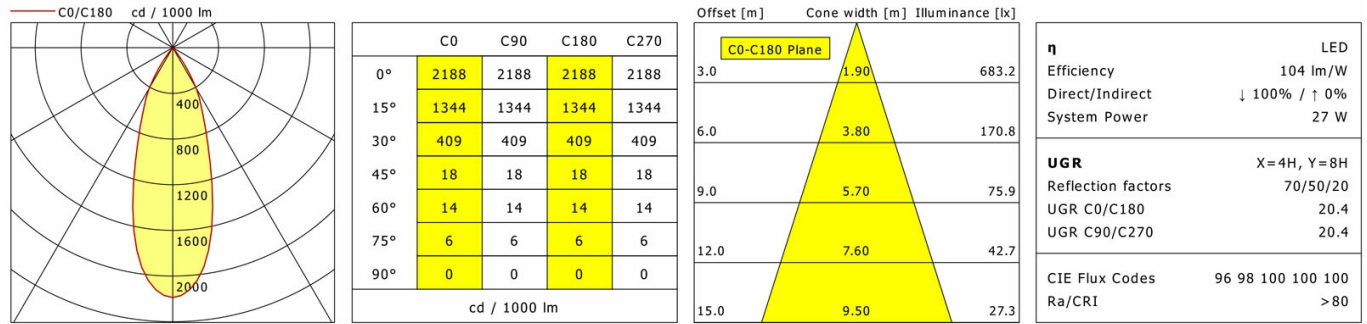

FLIR 200.2027.35

FLIR 200.2027.35

Flixx 200 Round (FLIRZ 200.05, 1xLED 27W 827/2700K 2810lm 36°)