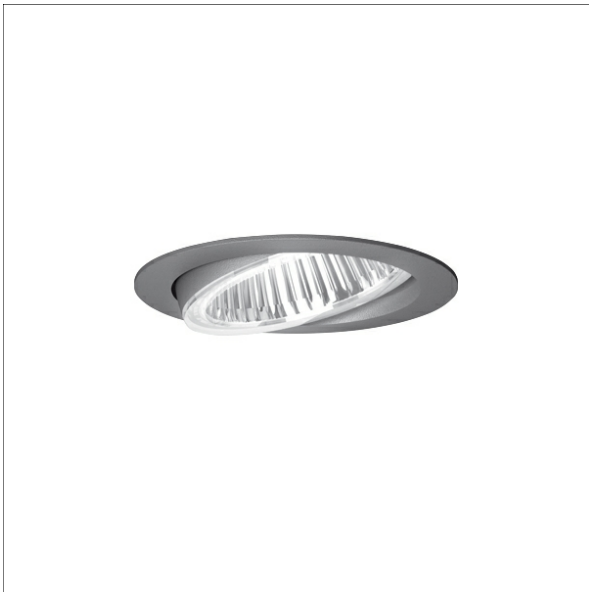

FLIR 200.2027.35

Colours	Article no.	EAN
black	636604	4043544391865
silver	636605	4043544391872
white	636606	4043544391889

Description

- recessed spotlight with optical design variants and wide range of applications
- light-head pivots through 20°
- outstanding ease of maintenance
- no UV and thermal emissions
- thermal management with passive cooling (heat sink made from aluminium)
- high performance specular aluminium reflector with precise symmetrical beam characteristic for highest luminous efficiency and best glare-free lighting
- front/recessed ring made from die-cast zinc with clear light effect ring (other decor/light effect rings and deco glasses are available as options)
- tool-free ceiling mounting via quick-action clamping springs (automatic adjustment of the ceiling thickness)
- luminaire and ballast permanently connected via cable (length: 500 mm), ballast ready for mains connection
- ballast (LED converter) included (external placement)

Standard options

Special options

Lighting data / Norms

Lamps	LED Spot / CRI 80 / 2700 K
EPREL light sources	848120
Lifetime	L90 B50 50.000 h L80 B50 100.000 h L80 B20 50.000 h
System power	27.0 W
Luminaire luminous flux	max. 2810 lm
System efficiency	104.07 lm/W
Module efficiency	127.18 lm/W
UGR class	≤28
Beam range	Flood
Beam angle	36°
Supply voltage	220 - 240 V / 50 - 60 Hz
Protection class	II
Type of protection	IP20

Dimensions / Weights

Outer diameter	115 mm
Height	112 mm
Cut-out (Ø)	105 mm
Ceiling thickness	1.0 - 25.0 mm
Recessed depth	110 mm
Net weight	0.87 kg
Gross weight	0.95 kg

FLIR 200.2027.35

FLIR 200.2027.35