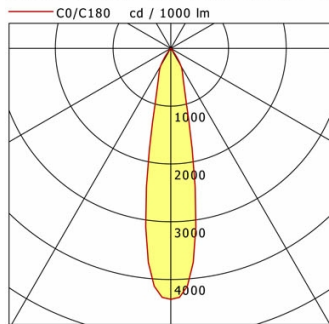

Standard options

Colours	Article no.	EAN
silver	641413	4043544436467
white	641414	4043544436474
black	641412	4043544436450

Special options

Lighting data / Norms

Lamps	LED Spot Meat
Lifetime	L90 B50 50.000 h L80 B50 100.000 h L80 B20 50.000 h
System power	40.4 W
Luminaire luminous flux	2180 lm
System efficiency	53.96 lm/W
Module efficiency	76.00 lm/W
UGR class	≤19
Beam angle	25°
Supply voltage	220 - 240 V / 50 - 60 Hz
Protection class	III
Type of protection	IP20

Dimensions / Weights

Outer diameter	134 mm
Height	149 mm
Cut-out (Ø)	125 mm
Ceiling thickness	1.0 - 25.0 mm
Recessed depth	160 mm
Net weight	1.31 kg
Gross weight	1.37 kg

CSALP 62.20.25/F

CSALP 62.20.25/F

CSA 60 (1xLED 40W MEAT 2180lm 25°)

	C0	C90	C180	C270
0°	4343	4343	4343	4343
15°	1113	1113	1113	1113
30°	355	355	355	355
45°	4	4	4	4
60°	3	3	3	3
75°	2	2	2	2
90°	0	0	0	0
cd / 1000 lm				

Offset [m]	Cone width [m]	Illuminance [lx]
C0-C180 Plane		
3.0	1.15	1051.9
6.0	2.29	263.0
9.0	3.44	116.9
12.0	4.59	65.7
15.0	5.74	42.1

η	LED
Efficiency	55 lm/W
Direct/Indirect	↓ 100% / ↑ 0%
System Power	40 W
UGR	X=4H, Y=8H
Reflection factors	70/50/20
UGR C0/C180	16.7
UGR C90/C270	16.7
CIE Flux Codes	99 99 100 100 100
Ra/CRI	---

LTS

Accessories