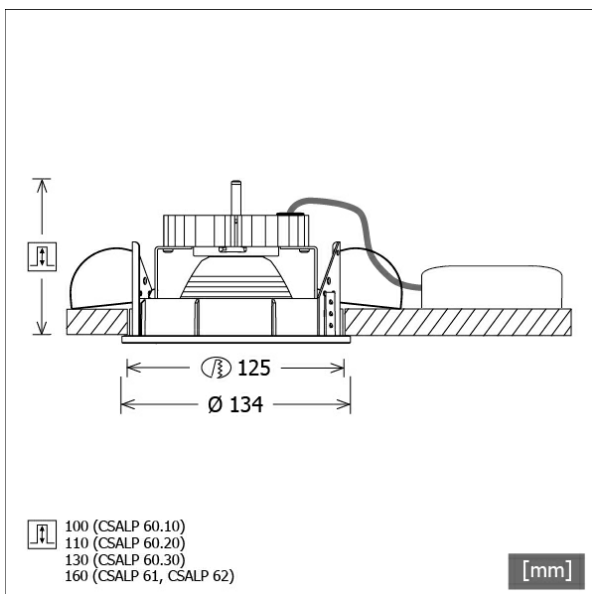

Standard options

Colours	Article no.	EAN
silver	641413	4043544436467
white	641414	4043544436474
black	641412	4043544436450

Special options

Lighting data / Norms

Lamps	LED Spot Meat
Lifetime	L90 B50 50.000 h L80 B50 100.000 h L80 B20 50.000 h
System power	40.4 W
Luminaire luminous flux	2180 lm
System efficiency	53.96 lm/W
Module efficiency	76.00 lm/W
UGR class	≤19
Beam angle	25°
Supply voltage	220 - 240 V / 50 - 60 Hz
Protection class	III
Type of protection	IP20

Dimensions / Weights

Outer diameter	134 mm
Height	149 mm
Cut-out (Ø)	125 mm
Ceiling thickness	1.0 - 25.0 mm
Recessed depth	160 mm
Net weight	1.31 kg
Gross weight	1.37 kg

CSALP 62.20.25/F

CSALP 62.20.25/F

CSA 60 (1xLED 40W MEAT 2180lm 25°)

	C0	C90	C180	C270
0°	4343	4343	4343	4343
15°	1113	1113	1113	1113
30°	355	355	355	355
45°	4	4	4	4
60°	3	3	3	3
75°	2	2	2	2
90°	0	0	0	0
cd / 1000 lm				

Offset [m]	Cone width [m]	Illuminance [lx]
C0-C180 Plane		
3.0	1.15	1051.9
6.0	2.29	263.0
9.0	3.44	116.9
12.0	4.59	65.7
15.0	5.74	42.1