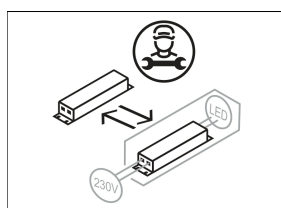

CSALP 60.3030.35/DALI

Colours	Article no.	EAN
black	643216	4043544494252
silver	643217	4043544494269
white	643218	4043544494276

Description

- recessed spotlight with wide range of applications
- luminaire rotates through 350° and pivots through 40°
- outstanding ease of maintenance
- no UV and thermal emissions
- thermal management with passive cooling (heat sink made from aluminium)
- specular aluminium reflector with precise symmetrical beam characteristic for high luminous efficiency and glare-free lighting
- front rings and recessed ring made from die-cast zinc
- tool-free ceiling mounting via quick-action clamping springs (automatic adjustment of the ceiling thickness)
- luminaire and ballast permanently connected via cable (length: 500 mm), ballast ready for mains connection
- ballast (LED converter DALI, dimmable) included (external placement)

Standard options

Special options

Lighting data / Norms

Lamps	LED Spot / CRI 80 / 3000 K
EPREL light sources	851239
Lifetime	L90 B50 50.000 h L80 B50 100.000 h L80 B20 50.000 h
System power	36.0 W
Luminaire luminous flux	3600 lm
System efficiency	100.00 lm/W
Module efficiency	158.91 lm/W
UGR class	≤22
Beam angle	35°
Supply voltage	220 - 240 V / 50 - 60 Hz
Protection class	II
Type of protection	IP20

Dimensions / Weights

Outer diameter	134 mm
Height	118 mm
Cut-out (Ø)	125 mm
Ceiling thickness	1.0 - 25.0 mm
Recessed depth	130 mm
Net weight	1.18 kg
Gross weight	1.28 kg

CSALP 60.3030.35/DALI

CSA 60 (1xLED 36W 830/3000K 3600lm 35 °)