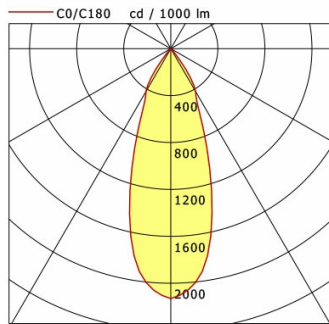

Standard options

Special options

Lighting data / Norms

Lamps	LED Spot / CRI 80 / 3000 K
EPREL light sources	851239
Lifetime	L90 B50 50.000 h L80 B50 100.000 h L80 B20 50.000 h
System power	36.0 W
Luminaire luminous flux	3600 lm
System efficiency	100.00 lm/W
Module efficiency	158.91 lm/W
UGR class	≤22
Beam angle	35°
Supply voltage	220 - 240 V / 50 - 60 Hz
Protection class	II
Type of protection	IP20

Dimensions / Weights

Outer diameter	134 mm
Height	118 mm
Cut-out (Ø)	125 mm
Ceiling thickness	1.0 - 25.0 mm
Recessed depth	130 mm
Net weight	1.18 kg
Gross weight	1.28 kg

CSALP 60.3030.35/DALI

CSA 60 (1xLED 36W 830/3000K 3600lm 35 °)

	C0	C90	C180	C270
0°	2130	2130	2130	2130
15°	1354	1354	1354	1354
30°	422	422	422	422
45°	13	13	13	13
60°	4	4	4	4
75°	3	3	3	3
90°	0	0	0	0
cd / 1000 lm				

Offset [m]	Cone width [m]	Illuminance [lx]
3.0	1.96	852.1
6.0	3.91	213.0
9.0	5.87	94.7
12.0	7.83	53.3
15.0	9.78	34.1

η	LED
Efficiency	100 lm/W
Direct/Indirect	↓ 100% / ↑ 0%
System Power	36 W
UGR	X=4H, Y=8H
Reflection factors	70/50/20
UGR C0/C180	21.1
UGR C90/C270	21.1
CIE Flux Codes	98 99 100 100 100
Ra/CRI	>80

LTS

Accessories