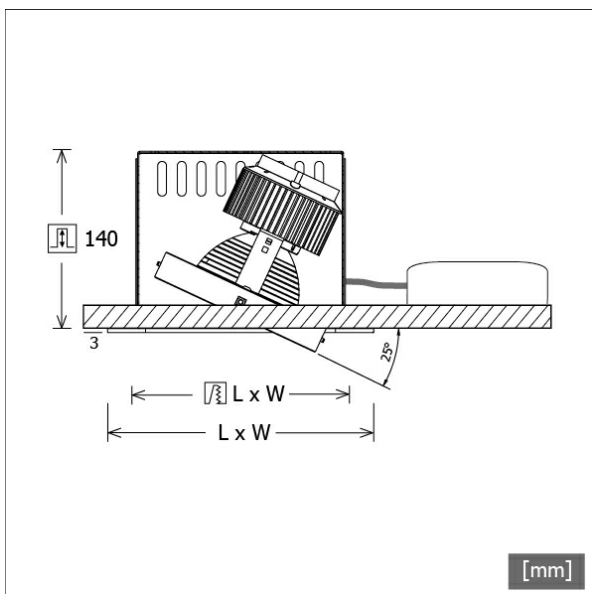

SCEKLP 20.2040.45

Colours	Article no.	EAN
black	638364	4043544420558
silver	638365	4043544420565
white	638366	4043544420572

Description

- flexible recessed spotlight system consisting of recessed housings, light-heads and ballasts (recessed housings to be ordered separately)
- light-head pivots through 25° with gimbals
- outstanding ease of maintenance
- no UV and thermal emissions
- light-head gimbals made from die-cast zinc
- thermal management with passive cooling (heat sink made from aluminium)
- specular aluminium reflector with precise symmetrical beam characteristic for high luminous efficiency and glare-free lighting
- clear safety glass
- assembly into the recessed housing takes place in the factory
- connection to ballast via luminaire cable with Mini-Clamp connector
- ballast (LED converter) included (external placement)

Standard options

Special options

Lighting data / Norms

Lamps	LED Spot / CRI 80 / 4000 K
EPREL light sources	848119
Lifetime	L90 B50 50.000 h L80 B50 100.000 h L80 B20 50.000 h
System power	25.8 W
Luminaire luminous flux	2790 lm
System efficiency	108.13 lm/W
Module efficiency	160.37 lm/W
UGR class	≤22
Beam range	Wide Flood
Beam angle	48°
Supply voltage	220 - 240 V / 50 - 60 Hz
Protection class	III
Type of protection	IP20

Dimensions / Weights

Height	143 mm
Recessed depth	105 mm
Diameter of light head	140 mm
Net weight	0.95 kg
Gross weight	1.01 kg

SCEKLP 20.2040.45

SCEKLP 20.2040.45

Scene 2 System | Light-Head (1xLED 26W 840/4000K 2790lm)

	C0	C90	C180	C270
0°	1388	1388	1388	1388
15°	1223	1223	1223	1223
30°	490	490	490	490
45°	17	17	17	17
60°	2	2	2	2
75°	1	1	1	1
90°	0	0	0	0
cd / 1000 lm				

Offset [m]	Cone width [m]	Illuminance [lx]
3.0	2.72	430.4
6.0	5.45	107.6
9.0	8.17	47.8
12.0	10.90	26.9
15.0	13.62	17.2