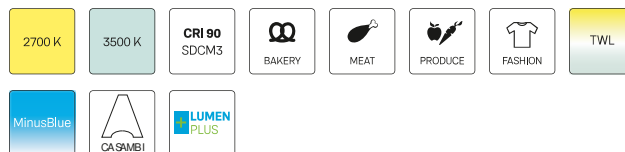

SCEKLP 20.2040.45

Colours	Article no.	EAN
black	638364	4043544420558
silver	638365	4043544420565
white	638366	4043544420572

Description

- flexible recessed spotlight system consisting of recessed housings, light-heads and ballasts (recessed housings to be ordered separately)
- light-head pivots through 25° with gimbals
- outstanding ease of maintenance
- no UV and thermal emissions
- light-head gimbals made from die-cast zinc
- thermal management with passive cooling (heat sink made from aluminium)
- specular aluminium reflector with precise symmetrical beam characteristic for high luminous efficiency and glare-free lighting
- clear safety glass
- assembly into the recessed housing takes place in the factory
- connection to ballast via luminaire cable with Mini-Clamp connector
- ballast (LED converter) included (external placement)

Standard options

Special options

Lighting data / Norms

Lamps	LED Spot / CRI 80 / 4000 K
EPREL light sources	848119
Lifetime	L90 B50 50.000 h L80 B50 100.000 h L80 B20 50.000 h
System power	25.8 W
Luminaire luminous flux	2790 lm
System efficiency	108.13 lm/W
Module efficiency	160.37 lm/W
UGR class	≤22
Beam range	Wide Flood
Beam angle	48°
Supply voltage	220 - 240 V / 50 - 60 Hz
Protection class	III
Type of protection	IP20

Dimensions / Weights

Height	143 mm
Recessed depth	105 mm
Diameter of light head	140 mm
Net weight	0.95 kg
Gross weight	1.01 kg

SCEKLP 20.2040.45

SCEKLP 20.2040.45

Scene 2 System | Light-Head (1xLED 26W 840/4000K 2790lm)