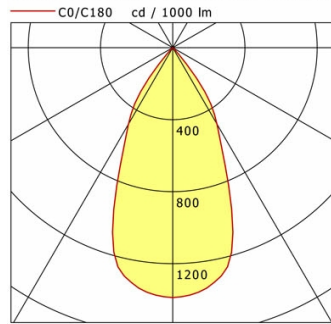

Standard options

Special options

Lighting data / Norms

Lamps	LED Spot / CRI 80 / 4000 K
EPREL light sources	848119
Lifetime	L90 B50 50.000 h L80 B50 100.000 h L80 B20 50.000 h
System power	25.8 W
Luminaire luminous flux	2790 lm
System efficiency	108.13 lm/W
Module efficiency	160.37 lm/W
UGR class	≤22
Beam range	Wide Flood
Beam angle	48°
Supply voltage	220 - 240 V / 50 - 60 Hz
Protection class	III
Type of protection	IP20

Dimensions / Weights

Height	143 mm
Recessed depth	105 mm
Diameter of light head	140 mm
Net weight	0.95 kg
Gross weight	1.01 kg

SCEKLP 20.2040.45

SCEKLP 20.2040.45

Scene 2 System | Light-Head (1xLED 26W 840/4000K 2790lm)

	C0	C90	C180	C270
0°	1388	1388	1388	1388
15°	1223	1223	1223	1223
30°	490	490	490	490
45°	17	17	17	17
60°	2	2	2	2
75°	1	1	1	1
90°	0	0	0	0
cd / 1000 lm				

Offset [m]	Cone width [m]	Illuminance [lx]
3.0	2.72	430.4
6.0	5.45	107.6
9.0	8.17	47.8
12.0	10.90	26.9
15.0	13.62	17.2