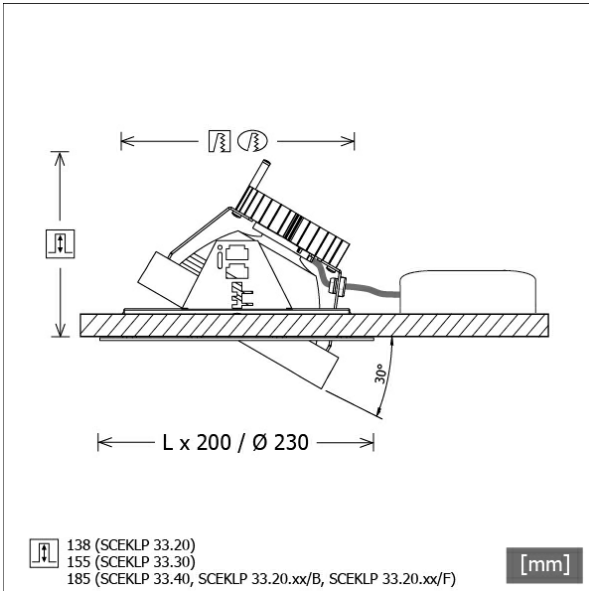

SCEKLP 33.5030.55

Colours	Article no.	EAN
black	655182	4043544639509
silver	655183	4043544639516
white	655184	4043544639523

Description

- flexible recessed spotlight system consisting of recessed frames, light-heads and ballasts (recessed frames to be ordered separately)
- light-head pivots through 30° on gimbals
- outstanding ease of maintenance
- no UV and thermal emissions
- thermal management with passive cooling (heat sink made from aluminium)
- gimbals made from die-cast zinc
- specular aluminium reflector with precise symmetrical beam characteristic for high luminous efficiency and glare-free lighting
- clear safety glass
- tool-free installation into mounting frame via flexible retaining springs
- connection to ballast via luminaire cable with Mini-Clamp connector
- ballast (LED converter) included (external placement)

Standard options

Special options

Lighting data / Norms

Lamps	LED Spot / CRI 80 / 3000 K
EPREL light sources	848104
Lifetime	L90 B50 50.000 h
	L80 B50 100.000 h
	L80 B20 50.000 h
System power	52.0 W
Luminaire luminous flux	5580 lm
System efficiency	107.30 lm/W
Module efficiency	163.73 lm/W
UGR class	≤22
Beam range	Wide Flood
Beam angle	57°
Supply voltage	220 - 240 V / 50 - 60 Hz
Protection class	II
Type of protection	IP20

Dimensions / Weights

Height	165 mm
Recessed depth	185 mm
Diameter of light head	155 mm
Net weight	1.38 kg
Gross weight	1.43 kg

SCEKLP 33.5030.55

SCEKLP 33.5030.55

Scene 33 System | Light-Head (1xLED 52W 830/3000K 5580lm 55°)

	C0	C90	C180	C270
0°	1086	1086	1086	1086
15°	1036	1036	1036	1036
30°	477	477	477	477
45°	19	19	19	19
60°	3	3	3	3
75°	2	2	2	2
90°	0	0	0	0
cd / 1000 lm				

Offset [m]	Cone width [m]	Illuminance [lx]
3.0	3.26	673.0
6.0	6.53	168.3
9.0	9.79	74.8
12.0	13.05	42.1
15.0	16.31	26.9