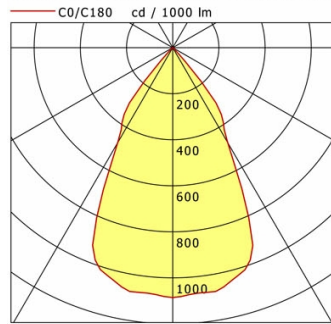

Standard options

Special options

Lighting data / Norms

Lamps	LED Spot / CRI 80 / 3000 K
EPREL light sources	848104
Lifetime	L90 B50 50.000 h
	L80 B50 100.000 h
	L80 B20 50.000 h
System power	52.0 W
Luminaire luminous flux	5580 lm
System efficiency	107.30 lm/W
Module efficiency	163.73 lm/W
UGR class	≤22
Beam range	Wide Flood
Beam angle	57°
Supply voltage	220 - 240 V / 50 - 60 Hz
Protection class	II
Type of protection	IP20

Dimensions / Weights

Height	165 mm
Recessed depth	185 mm
Diameter of light head	155 mm
Net weight	1.38 kg
Gross weight	1.43 kg

SCEKLP 33.5030.55

SCEKLP 33.5030.55

Scene 33 System | Light-Head (1xLED 52W 830/3000K 5580lm 55°)

	C0	C90	C180	C270
0°	1086	1086	1086	1086
15°	1036	1036	1036	1036
30°	477	477	477	477
45°	19	19	19	19
60°	3	3	3	3
75°	2	2	2	2
90°	0	0	0	0
cd / 1000 lm				

Offset [m]	Cone width [m]	Illuminance [lx]
3.0	3.26	673.0
6.0	6.53	168.3
9.0	9.79	74.8
12.0	13.05	42.1
15.0	16.31	26.9