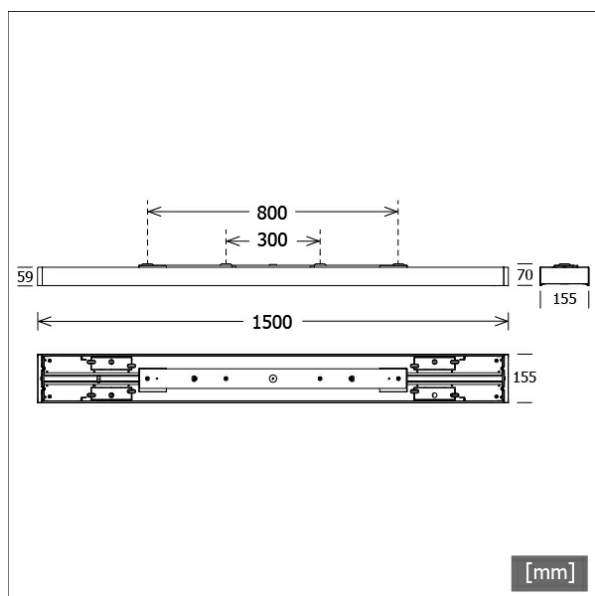

Description

- dimmable ceiling luminaire in rectangular design for direct lighting of workplaces
- outstanding ease of maintenance
- no UV and thermal emissions
- housing made from extruded aluminium
- end covers made from die-cast aluminium and sheet steel
- diffuser for optimal glare control made from microprismatic acrylic glass with integrated matt foil
- Organic Response technology: PIR sensor with presence and daylight control (all luminaires act as master/slave with IR communication)
- direct screw mounting on ceiling
- 5-pole terminal block
- ballast (LED converter) integrated (with DALI dimming)

Standard options

Lighting data / Norms

Lamps	LED linear / CRI 80 / 4000 K
Lifetime	L90 B50 50.000 h L80 B50 100.000 h L80 B20 50.000 h
System power	26.6 W
Luminaire luminous flux	3570 lm
System efficiency	134.21 lm/W
Module efficiency	164.17 lm/W
UGR class	≤19
Supply voltage	220 - 240 V / 50 - 60 Hz
Protection class	I
Type of protection	IP20

Dimensions / Weights

Length	1500 mm
Width	155 mm
Height	70 mm
Net weight	7.15 kg
Gross weight	7.65 kg