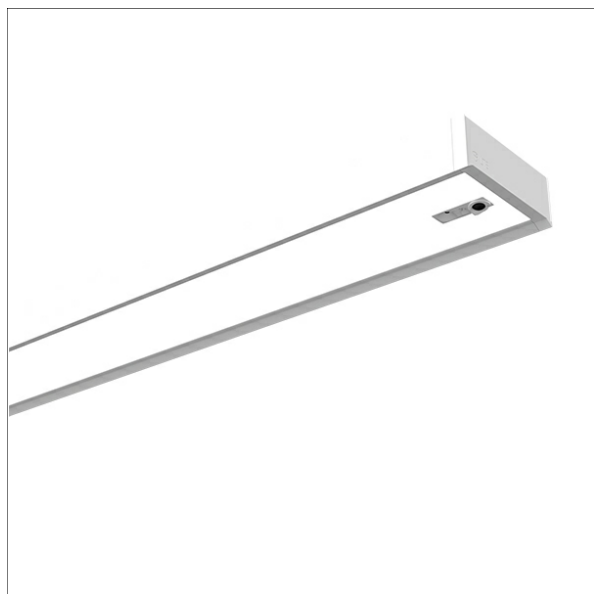

MILA-A 104.1500.840/OR

Colours	Article no.	EAN
silver	660037	4043544792310
black	660038	4043544792327
white	660039	4043544792334