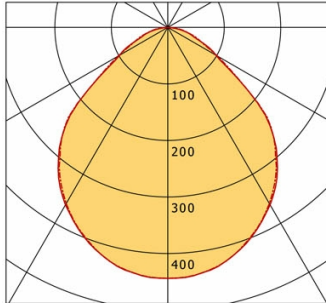

MILA-A 104.1500.840/OR

MILA-A 104.1500.840/OR

Mila | Ceiling (1xLED 27W 840/4000K 3580lm)

— C0/C180 cd / 1000 lm   - - - C90/C270

	C0	C90	C180	C270
0°	444	444	444	444
15°	423	423	423	423
30°	363	360	363	360
45°	261	262	261	262
60°	98	102	98	102
75°	36	38	36	38
90°	0	1	0	1
cd / 1000 lm				

Offset [m]	Cone width [m]		Illuminance [lx]
3.0	6.85	6.90	176.6
6.0	13.70	13.81	44.1
9.0	20.55	20.71	19.6
12.0	27.41	27.61	11.0
15.0	34.26	34.52	7.1

η	LED
Efficiency	133 lm/W
Direct/Indirect	↓ 100% / ↑ 0%
System Power	27 W
UGR	X=4H, Y=8H
Reflection factors	70/50/20
UGR C0/C180	19.0
UGR C90/C270	19.4
CIE Flux Codes	58 88 97 100 100
Ra/CRI	>80

LTS

Accessories