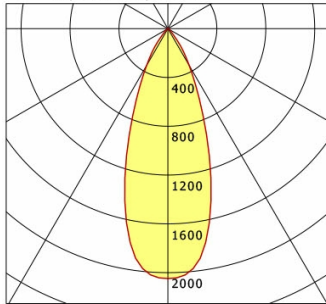

Standard options

Colours	Article no.	EAN
white	641876	4043544462053

Special options

Lighting data / Norms

Lamps	LED Spot / CRI 80 / 2700 K
EPREL light sources	871010
Lifetime	L90 B50 50.000 h L80 B50 100.000 h L80 B20 50.000 h
System power	12.0 W
Luminaire luminous flux	1100 lm
System efficiency	91.66 lm/W
Module efficiency	120.72 lm/W
UGR class	≤22
Beam range	Flood
Beam angle	38°
Supply voltage	220 - 240 V / 50 - 60 Hz
Protection class	II
Type of protection	IP40

Dimensions / Weights

Outer diameter	110 mm
Height	108 mm
Cut-out (Ø)	95 mm
Ceiling thickness	10.0 - 15.0 mm
Recessed depth	122 mm
Diameter of light head	50 mm
Net weight	0.59 kg
Gross weight	0.64 kg

VTRL 13.0527.35/DALI

Vale-Tu Round Large (1xLED 12W 827/2700K 1100lm Wide-Flood °)

C0/C180 cd / 1000 lm

	C0	C90	C180	C270
0°	2048	2048	2048	2048
15°	1367	1367	1367	1367
30°	347	347	347	347
45°	41	41	41	41
60°	5	5	5	5
75°	1	1	1	1
90°	0	0	0	0
cd / 1000 lm				

Offset [m] Cone width [m] Illuminance [lx]

Offset [m]	Cone width [m]	Illuminance [lx]
3.0	2.05	250.3
6.0	4.09	62.6
9.0	6.14	27.8
12.0	8.18	15.6
15.0	10.23	10.0

η	LED
Efficiency	92 lm/W
Direct/Indirect	↓ 100% / ↑ 0%
System Power	12 W
UGR	X=4H, Y=8H
Reflection factors	70/50/20
UGR C0/C180	20.3
UGR C90/C270	20.3
CIE Flux Codes	96 100 100 100 100
Ra/CRI	>80