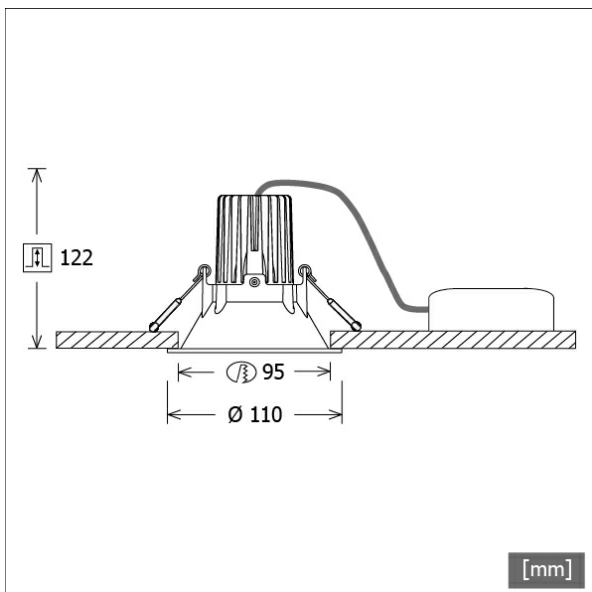

VTRL 13.0527.35/DALI

Description

- recessed spotlight with round recessed funnel
- reflector lens pivots through 20°
- outstanding ease of maintenance
- no UV and thermal emissions
- innovative thermal management with passive cooling
- recessed funnel and heat sink made from die-cast aluminium
- high-tech reflector lens made from PMMA for high luminous efficiency and glare-free lighting
- tool-free ceiling mounting via quick-action clamping springs (automatic adjustment of the ceiling thickness)
- luminaire and ballast permanently connected via cable (length: 500 mm), ballast ready for mains connection
- ballast (LED converter DALI, dimmable) included (external placement)

Standard options

Colours	Article no.	EAN
white	641876	4043544462053

Special options

Lighting data / Norms

Lamps	LED Spot / CRI 80 / 2700 K
EPREL light sources	871010
Lifetime	L90 B50 50.000 h L80 B50 100.000 h L80 B20 50.000 h
System power	12.0 W
Luminaire luminous flux	1100 lm
System efficiency	91.66 lm/W
Module efficiency	120.72 lm/W
UGR class	≤22
Beam range	Flood
Beam angle	38°
Supply voltage	220 - 240 V / 50 - 60 Hz
Protection class	II
Type of protection	IP40

Dimensions / Weights

Outer diameter	110 mm
Height	108 mm
Cut-out (Ø)	95 mm
Ceiling thickness	10.0 - 15.0 mm
Recessed depth	122 mm
Diameter of light head	50 mm
Net weight	0.59 kg
Gross weight	0.64 kg

VTRL 13.0527.35/DALI

Offset [m] Cone width [m] Illuminance [lx]

Offset [m]	Cone width [m]	Illuminance [lx]
3.0	2.05	250.3
6.0	4.09	62.6
9.0	6.14	27.8
12.0	8.18	15.6
15.0	10.23	10.0

η	LED
Efficiency	92 lm/W
Direct/Indirect	↓ 100% / ↑ 0%
System Power	12 W
UGR	X=4H, Y=8H
Reflection factors	70/50/20
UGR C0/C180	20.3
UGR C90/C270	20.3
CIE Flux Codes	96 100 100 100 100
Ra/CRI	>80