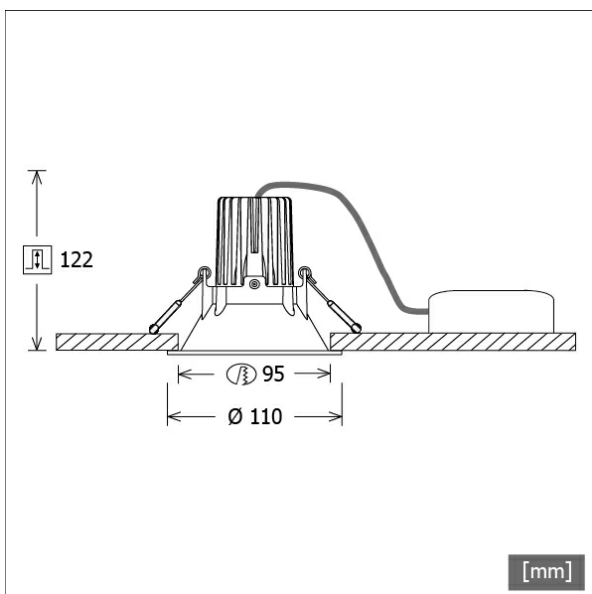

VTRL 12.0527.25/DALI

Description

- recessed spotlight with round recessed funnel
- reflector lens pivots through 20°
- outstanding ease of maintenance
- no UV and thermal emissions
- innovative thermal management with passive cooling
- recessed funnel and heat sink made from die-cast aluminium
- high-tech reflector lens made from PMMA for high luminous efficiency and glare-free lighting
- tool-free ceiling mounting via quick-action clamping springs (automatic adjustment of the ceiling thickness)
- luminaire and ballast permanently connected via cable (length: 500 mm), ballast ready for mains connection
- ballast (LED converter DALI, dimmable) included (external placement)

Standard options

Colours	Article no.	EAN
black	641862	4043544461919

Special options

Lighting data / Norms

Lamps	LED Spot / CRI 80 / 2700 K
EPREL light sources	871010
Lifetime	L90 B50 50.000 h L80 B50 100.000 h L80 B20 50.000 h
System power	12.0 W
Luminaire luminous flux	1040 lm
System efficiency	86.66 lm/W
Module efficiency	120.72 lm/W
UGR class	≤19
Beam range	Medium Flood
Beam angle	26°
Supply voltage	220 - 240 V / 50 - 60 Hz
Protection class	II
Type of protection	IP40

Dimensions / Weights

Outer diameter	110 mm
Height	108 mm
Cut-out (Ø)	95 mm
Ceiling thickness	10.0 - 15.0 mm
Recessed depth	122 mm
Diameter of light head	50 mm
Net weight	0.59 kg
Gross weight	0.64 kg

VTRL 12.0527.25/DALI

Offset [m] Cone width [m] Illuminance [lx]

Offset [m]	Cone width [m]	Illuminance [lx]
3.0	1.42	423.7
6.0	2.83	105.9
9.0	4.25	47.1
12.0	5.66	26.5
15.0	7.08	16.9

η	LED
Efficiency	87 lm/W
Direct/Indirect	↓ 100% / ↑ 0%
System Power	12 W
UGR	X=4H, Y=8H
Reflection factors	70/50/20
UGR C0/C180	17.5
UGR C90/C270	17.5
CIE Flux Codes	97 100 100 100 100
Ra/CRI	>80