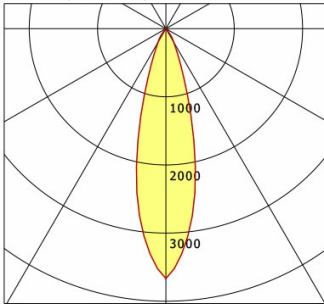

Dimensions / Weights

Outer diameter	110 mm
Height	108 mm
Cut-out (Ø)	95 mm
Ceiling thickness	10.0 - 15.0 mm
Recessed depth	122 mm
Diameter of light head	50 mm
Net weight	0.59 kg
Gross weight	0.64 kg

VTRL 12.0527.25/DALI

Vale-Tu Round Large (1xLED 12W 827/2700K 1040lm)

C0/C180 cd / 1000 lm

	C0	C90	C180	C270
0°	3667	3667	3667	3667
15°	1509	1509	1509	1509
30°	227	227	227	227
45°	27	27	27	27
60°	6	6	6	6
75°	0	0	0	0
90°	0	0	0	0
cd / 1000 lm				

Offset [m] Cone width [m] Illuminance [lx]

Offset [m]	Cone width [m]	Illuminance [lx]
3.0	1.42	423.7
6.0	2.83	105.9
9.0	4.25	47.1
12.0	5.66	26.5
15.0	7.08	16.9

η	LED
Efficiency	87 lm/W
Direct/Indirect	↓ 100% / ↑ 0%
System Power	12 W
UGR	X=4H, Y=8H
Reflection factors	70/50/20
UGR C0/C180	17.5
UGR C90/C270	17.5
CIE Flux Codes	97 100 100 100 100
Ra/CRI	>80