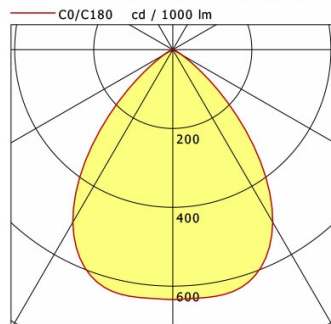

C0	C90	C180	C270
0°	634	634	634	634
15°	630	630	630	630
30°	506	506	506	506
45°	213	213	213	213
60°	26	26	26	26
75°	5	5	5	5
90°	0	0	0	0
cd / 1000 lm				

Offset [m]	Cone width [m]	Illuminance [lx]
3.0	5.04	235.3
6.0	10.08	58.8
9.0	15.12	26.1
12.0	20.16	14.7
15.0	25.19	9.4

η	LED
Efficiency	128 lm/W
Direct/Indirect	↓ 100% / ↑ 0%
System Power	26 W
UGR	X=4H, Y=8H
Reflection factors	70/50/20
UGR C0/C180	21.3
UGR C90/C270	21.3
CIE Flux Codes	79 98 100 100 100
Ra/CRI	>80

LTS