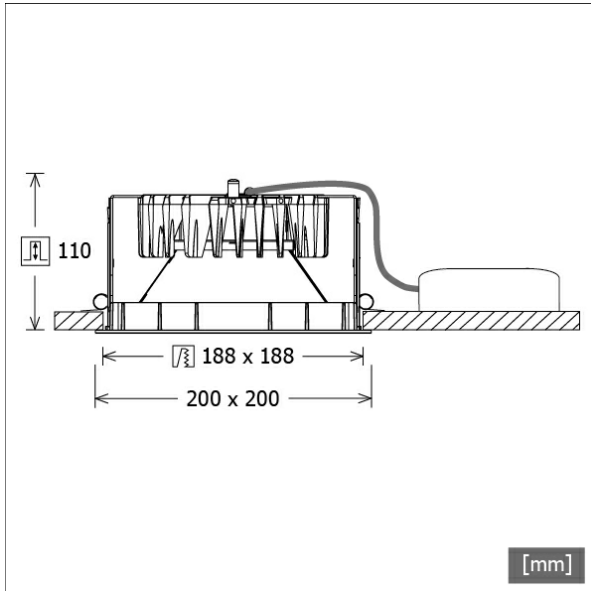

Description

- recessed spotlight with optical design variants for general lighting
- outstanding ease of maintenance
- no UV and thermal emissions
- innovative thermal management with passive cooling (heat sink made from die-cast aluminium)
- non-reflective matt aluminium reflector for highest luminous efficiency and best glare-free lighting
- front/recessed frame made from die-cast zinc with clear light effect frame (other decor/light effect frames and deco glasses are available as options)
- tool-free ceiling mounting via automatic quick clamping (automatic adjustment of the ceiling thickness)
- luminaire and ballast permanently connected via cable (length: 500 mm), ballast ready for mains connection
- ballast (LED converter DALI, dimmable) included (external placement)

Standard options

Special options

Lighting data / Norms

Lamps	LED Modul / CRI 80 / 4000 K
EPREL light sources	891013
Lifetime	L90 B50 50.000 h L80 B50 100.000 h L80 B20 50.000 h
System power	26.0 W
Luminaire luminous flux	max. 3410 lm
System efficiency	131.15 lm/W
Module efficiency	175.56 lm/W
UGR class	≤25
Supply voltage	220 - 240 V / 50 - 60 Hz
Protection class	II
Type of protection	IP20

Dimensions / Weights

Length	200 mm
Width	200 mm
Height	112 mm
Cut-out (LxW)	188 x 188 mm
Ceiling thickness	5.0 - 50.0 mm
Recessed depth	110 mm
Net weight	1.25 kg
Gross weight	1.32 kg