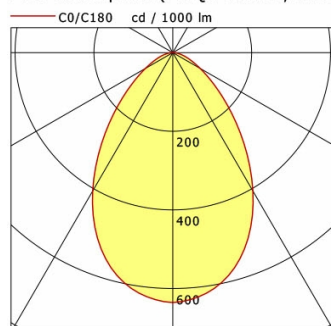

C0	C90	C180	C270
0°	636	636	636	636
15°	577	577	577	577
30°	406	406	406	406
45°	204	204	204	204
60°	80	80	80	80
75°	27	27	27	27
90°	0	0	0	0
cd / 1000 lm				

Offset [m]	Cone width [m]	Illuminance [lx]
3.0	4.40	231.0
6.0	8.80	57.7
9.0	13.19	25.7
12.0	17.59	14.4
15.0	21.99	9.2

η	LED
Efficiency	126 lm/W
Direct/Indirect	↓ 100% / ↑ 0%
System Power	26 W
UGR	X=4H, Y=8H
Reflection factors	70/50/20
UGR C0/C180	24.8
UGR C90/C270	24.8
CIE Flux Codes	67 91 98 100 100
Ra/CRI	>80

LTS

Flixx 400 Square (FLIQZ 400.25, 1xLED 26W 840/4000K 3340lm)