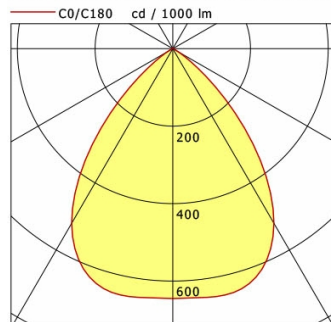

FLIQ 400.3040.01/DALI

Flixx 400 Square (FLIQZ 400.05, 1xLED 26W 840/4000K 3410lm)

	C0	C90	C180	C270
0°	645	645	645	645
15°	647	647	647	647
30°	521	521	521	521
45°	209	209	209	209
60°	17	17	17	17
75°	4	4	4	4
90°	0	0	0	0
cd / 1000 lm				

Offset [m]	Cone width [m]	Illuminance [lx]
3.0	5.01	244.4
6.0	10.01	61.1
9.0	15.02	27.2
12.0	20.03	15.3
15.0	25.03	9.8

η	LED
Efficiency	131 lm/W
Direct/Indirect	↓ 100% / ↑ 0%
System Power	26 W
UGR	X=4H, Y=8H
Reflection factors	70/50/20
UGR C0/C180	21.1
UGR C90/C270	21.1
CIE Flux Codes	81 99 100 100 100
Ra/CRI	>80

LTS

Flixx 400 Square (FLIQZ 400.24, 1xLED 26W 840/4000K 3270lm)