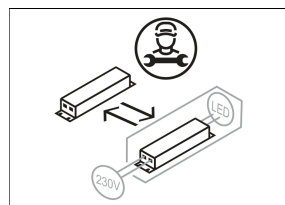

Description

- recessed spotlight with optical design variants for general lighting
- outstanding ease of maintenance
- no UV and thermal emissions
- innovative thermal management with passive cooling (heat sink made from die-cast aluminium)
- non-reflective matt aluminium reflector for highest luminous efficiency and best glare-free lighting
- front/recessed frame made from die-cast zinc with clear light effect frame (other decor/light effect frames and deco glasses are available as options)
- tool-free ceiling mounting via automatic quick clamping (automatic adjustment of the ceiling thickness)
- luminaire and ballast permanently connected via cable (length: 500 mm), ballast ready for mains connection
- ballast (LED converter DALI, dimmable) included (external placement)

Standard options

Special options

Lighting data / Norms

Lamps	LED Modul / CRI 80 / 4000 K
EPREL light sources	891013
Lifetime	L90 B50 50.000 h L80 B50 100.000 h L80 B20 50.000 h
System power	26.0 W
Luminaire luminous flux	max. 3410 lm
System efficiency	131.15 lm/W
Module efficiency	175.56 lm/W
UGR class	≤25
Supply voltage	220 - 240 V / 50 - 60 Hz
Protection class	II
Type of protection	IP20

Dimensions / Weights

Length	200 mm
Width	200 mm
Height	112 mm
Cut-out (LxW)	188 x 188 mm
Ceiling thickness	5.0 - 50.0 mm
Recessed depth	110 mm
Net weight	1.25 kg
Gross weight	1.32 kg