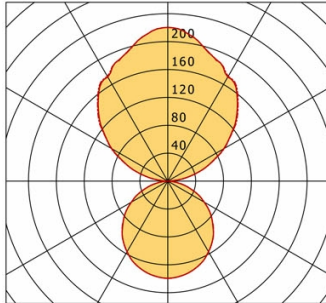

CERS-P 309.830.1/DALI

CERS-P 309.830.1/DALI

Cerchio Small (1xLED 19W 830/3000K 1187lm)

— C0/C180 cd / 1000 lm - - - C90/C270

	C0	C90	C180	C270
0°	139	139	139	139
30°	117	117	117	117
60°	60	60	60	60
90°	1	0	1	0
120°	93	94	93	94
150°	172	173	172	173
180°	220	220	220	220
cd / 1000 lm				

LDC unsuitable for cone representation.
The C0 angle is oversized.

η	LED
Efficiency	62 lm/W
Direct/Indirect	↓ 40% / ↑ 60%
System Power	19 W
UGR	X=4H, Y=8H
Reflection factors	70/50/20
UGR C0/C180	17.9
UGR C90/C270	17.9
CIE Flux Codes	47 79 96 40 100
Ra/CRI	>80

LTS

Accessories