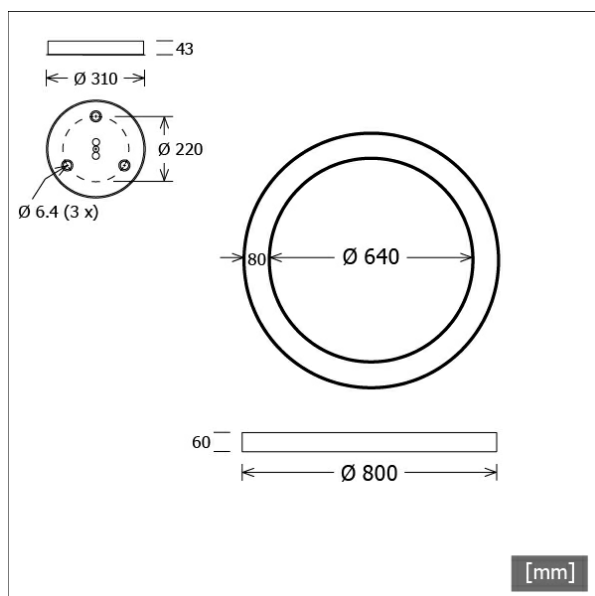

Standard options

Special options

Colours	Article no.	EAN
silver	667411	4043544767264
black	667412	4043544767271
white	667413	4043544767288

Lighting data / Norms

Lamps	LED Band / CRI 90 / 3000 K
Lifetime	L90 B50 50.000 h L80 B50 100.000 h L80 B20 50.000 h
System power	154.4 W
Luminaire luminous flux	9500 lm
System efficiency	61.52 lm/W
Module efficiency	105.00 lm/W
UGR class	≤19
Supply voltage	220 - 240 V / 50 - 60 Hz
Protection class	I
Type of protection	IP20

Dimensions / Weights

Outer diameter	800 mm
Inner diameter	640 mm
Height	60 mm
Net weight	7.50 kg
Gross weight	8.70 kg