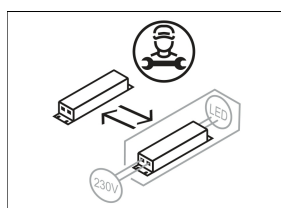

## Description

- prestigious pendant luminaire with ring design
- for homogeneous direct-indirect illumination and sophisticated architectural lighting
- outstanding ease of maintenance
- no UV and thermal emissions
- high-quality aluminium housing
- one-piece ring diffuser made from opal acrylic glass
- wire-rope suspension 4-fold with height adjustment (length: 3000 mm) and ceiling canopy
- transparent connecting cable (5-core, pre-fabricated), ceiling canopy made from aluminium in the same colour as the luminaire
- ballast (LED converter DALI, dimmable) integrated in ceiling canopy

## Dimensions / Weights

Outer diameter	800 mm
Inner diameter	640 mm
Height	60 mm
Net weight	7.50 kg
Gross weight	8.70 kg