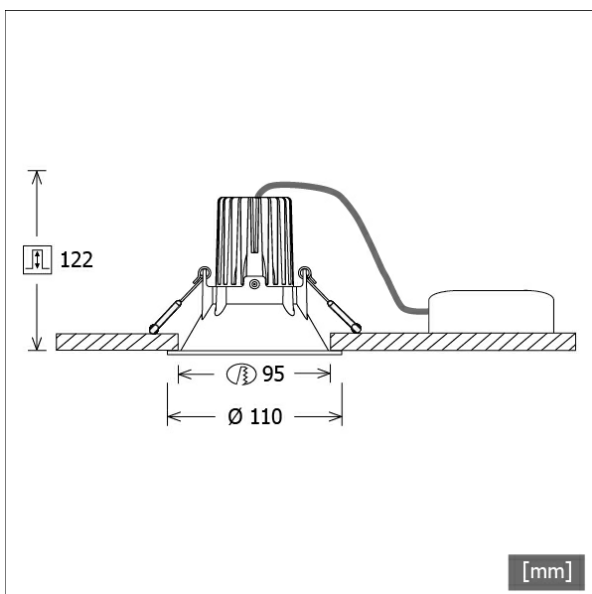

VTRL 12.0527.35/DALI

Colours	Article no.	EAN
black	641864	4043544461933

Description

- recessed spotlight with round recessed funnel
- reflector lens pivots through 20°
- outstanding ease of maintenance
- no UV and thermal emissions
- innovative thermal management with passive cooling
- recessed funnel and heat sink made from die-cast aluminium
- high-tech reflector lens made from PMMA for high luminous efficiency and glare-free lighting
- tool-free ceiling mounting via quick-action clamping springs (automatic adjustment of the ceiling thickness)
- luminaire and ballast permanently connected via cable (length: 500 mm), ballast ready for mains connection
- ballast (LED converter DALI, dimmable) included (external placement)

Standard options

Special options

Lighting data / Norms

Lamps	LED Spot / CRI 80 / 2700 K
EPREL light sources	871010
Lifetime	L90 B50 50.000 h L80 B50 100.000 h L80 B20 50.000 h
System power	12.0 W
Luminaire luminous flux	1100 lm
System efficiency	91.66 lm/W
Module efficiency	120.72 lm/W
UGR class	≤22
Beam range	Flood
Beam angle	38°
Supply voltage	220 - 240 V / 50 - 60 Hz
Protection class	II
Type of protection	IP40

Dimensions / Weights

Outer diameter	110 mm
Height	108 mm
Cut-out (Ø)	95 mm
Ceiling thickness	10.0 - 15.0 mm
Recessed depth	122 mm
Diameter of light head	50 mm
Net weight	0.59 kg
Gross weight	0.64 kg

VTRL 12.0527.35/DALI

Offset [m] Cone width [m] Illuminance [lx]

Offset [m]	Cone width [m]	Illuminance [lx]
3.0	2.05	250.3
6.0	4.09	62.6
9.0	6.14	27.8
12.0	8.18	15.6
15.0	10.23	10.0

η	LED
Efficiency	92 lm/W
Direct/Indirect	↓ 100% / ↑ 0%
System Power	12 W
UGR	X=4H, Y=8H
Reflection factors	70/50/20
UGR C0/C180	20.3
UGR C90/C270	20.3
CIE Flux Codes	96 100 100 100 100
Ra/CRI	>80