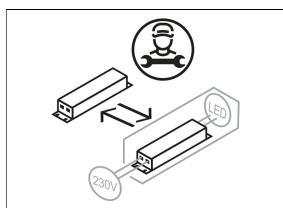

VTRL 12.0527.35/DALI

Colours	Article no.	EAN
black	641864	4043544461933

Description

- recessed spotlight with round recessed funnel
- reflector lens pivots through 20°
- outstanding ease of maintenance
- no UV and thermal emissions
- innovative thermal management with passive cooling
- recessed funnel and heat sink made from die-cast aluminium
- high-tech reflector lens made from PMMA for high luminous efficiency and glare-free lighting
- tool-free ceiling mounting via quick-action clamping springs (automatic adjustment of the ceiling thickness)
- luminaire and ballast permanently connected via cable (length: 500 mm), ballast ready for mains connection
- ballast (LED converter DALI, dimmable) included (external placement)

Standard options

Special options

Lighting data / Norms

Lamps	LED Spot / CRI 80 / 2700 K
EPREL light sources	871010
Lifetime	L90 B50 50.000 h L80 B50 100.000 h L80 B20 50.000 h
System power	12.0 W
Luminaire luminous flux	1100 lm
System efficiency	91.66 lm/W
Module efficiency	120.72 lm/W
UGR class	≤22
Beam range	Flood
Beam angle	38°
Supply voltage	220 - 240 V / 50 - 60 Hz
Protection class	II
Type of protection	IP40

Dimensions / Weights

Outer diameter	110 mm
Height	108 mm
Cut-out (Ø)	95 mm
Ceiling thickness	10.0 - 15.0 mm
Recessed depth	122 mm
Diameter of light head	50 mm
Net weight	0.59 kg
Gross weight	0.64 kg

VTRL 12.0527.35/DALI