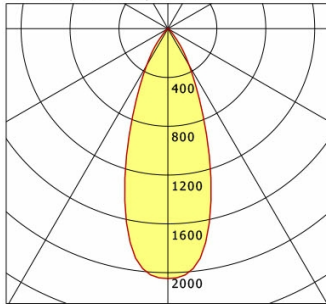

Standard options

Special options

Lighting data / Norms

Lamps	LED Spot / CRI 80 / 2700 K
EPREL light sources	871010
Lifetime	L90 B50 50.000 h L80 B50 100.000 h L80 B20 50.000 h
System power	12.0 W
Luminaire luminous flux	1100 lm
System efficiency	91.66 lm/W
Module efficiency	120.72 lm/W
UGR class	≤22
Beam range	Flood
Beam angle	38°
Supply voltage	220 - 240 V / 50 - 60 Hz
Protection class	II
Type of protection	IP40

Dimensions / Weights

Outer diameter	110 mm
Height	108 mm
Cut-out (Ø)	95 mm
Ceiling thickness	10.0 - 15.0 mm
Recessed depth	122 mm
Diameter of light head	50 mm
Net weight	0.59 kg
Gross weight	0.64 kg

VTRL 12.0527.35/DALI

Vale-Tu Round Large (1xLED 12W 827/2700K 1100lm Wide-Flood °)

C0/C180 cd / 1000 lm

	C0	C90	C180	C270
0°	2048	2048	2048	2048
15°	1367	1367	1367	1367
30°	347	347	347	347
45°	41	41	41	41
60°	5	5	5	5
75°	1	1	1	1
90°	0	0	0	0
cd / 1000 lm				

Offset [m] Cone width [m] Illuminance [lx]

Offset [m]	Cone width [m]	Illuminance [lx]
3.0	2.05	250.3
6.0	4.09	62.6
9.0	6.14	27.8
12.0	8.18	15.6
15.0	10.23	10.0

η	LED
Efficiency	92 lm/W
Direct/Indirect	↓ 100% / ↑ 0%
System Power	12 W
UGR	X=4H, Y=8H
Reflection factors	70/50/20
UGR C0/C180	20.3
UGR C90/C270	20.3
CIE Flux Codes	96 100 100 100 100
Ra/CRI	>80