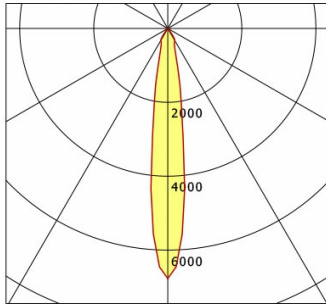

CSALP 60.1041.15

CSA 60 (1xLED 14W 840/4000K 1510lm 15 °)

C0/C180 cd / 1000 lm

	C0	C90	C180	C270
0°	6769	6769	6769	6769
15°	965	965	965	965
30°	378	378	378	378
45°	3	3	3	3
60°	3	3	3	3
75°	1	1	1	1
90°	0	0	0	0
cd / 1000 lm				

Offset [m]	Cone width [m]	Illuminance [lx]
3.0	0.77	1135.8
6.0	1.54	283.9
9.0	2.31	126.2
12.0	3.08	71.0
15.0	3.84	45.4

η	LED
Efficiency	108 lm/W
Direct/Indirect	↓ 100% / ↑ 0%
System Power	14 W
UGR	X=4H, Y=8H
Reflection factors	70/50/20
UGR C0/C180	16.7
UGR C90/C270	16.7
CIE Flux Codes	99 100 100 100 100
Ra/CRI	>80

LTS

Accessories

ZDAR 125.145-205
compensation ring for ceiling cut-outs from 145 to 205 mm