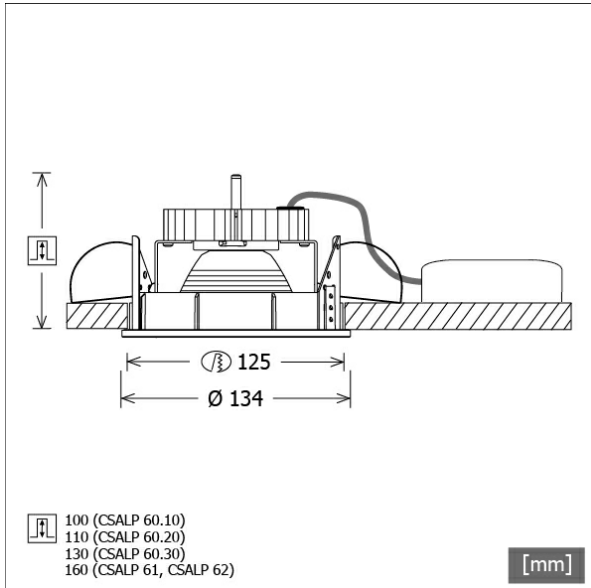

## Description

- recessed spotlight with wide range of applications
- luminaire rotates through 350° and pivots through 40°
- outstanding ease of maintenance
- no UV and thermal emissions
- thermal management with passive cooling (heat sink made from aluminium)
- specular aluminium reflector with precise symmetrical beam characteristic for high luminous efficiency and glare-free lighting
- front rings and recessed ring made from die-cast zinc
- tool-free ceiling mounting via quick-action clamping springs (automatic adjustment of the ceiling thickness)
- luminaire and ballast permanently connected via cable (length: 500 mm), ballast ready for mains connection
- ballast (LED converter) included (external placement)

## Dimensions / Weights

Outer diameter	134 mm
Height	90 mm
Cut-out (Ø)	125 mm
Ceiling thickness	1.0 - 25.0 mm
Recessed depth	100 mm
Net weight	0.94 kg
Gross weight	0.99 kg

Offset [m]	Cone width [m]	Illuminance [lx]
3.0	0.77	1135.8
6.0	1.54	283.9
9.0	2.31	126.2
12.0	3.08	71.0
15.0	3.84	45.4

<b>η</b>	LED
Efficiency	108 lm/W
Direct/Indirect	↓ 100% / ↑ 0%
System Power	14 W
<b>UGR</b>	X=4H, Y=8H
Reflection factors	70/50/20
UGR C0/C180	16.7
UGR C90/C270	16.7
CIE Flux Codes	99 100 100 100 100
Ra/CRI	>80