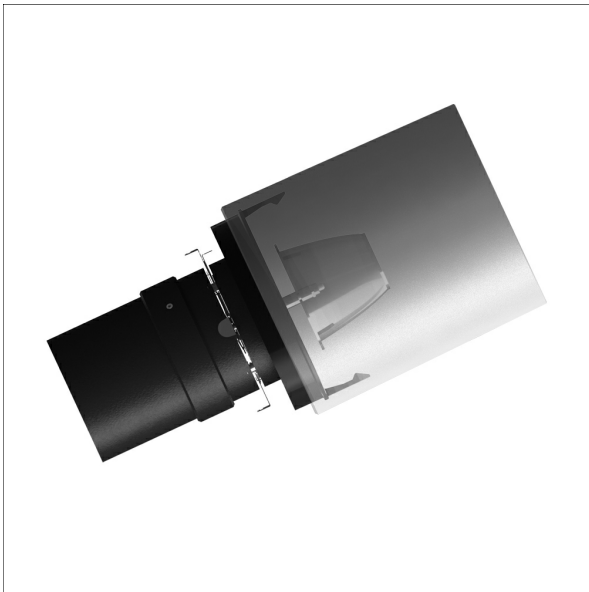

FOCUS 100.1

Description

- superior optic with focusable biconvex lens for accent lighting of exhibits
- suitable for luminaire series Jett
- round fixed contours included
- adjustable for varying light patterns (trapeze, triangle, etc.)
- housing made from aluminium
- tool-free snap-in fastening into light-head

Lighting data / Norms

Type of protection IP20

Dimensions / Weights

Outer diameter	60 mm
Height	101 mm
Net weight	0.32 kg
Gross weight	0.40 kg

Colours	Article no.	EAN
black	644410	4043544507297