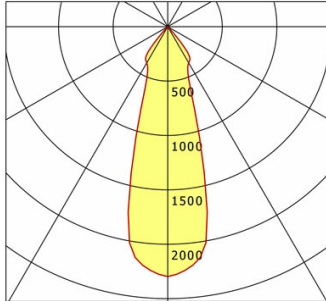

Standard options

Special options

Lighting data / Norms

Lamps	LED Spot / CRI 80 / 4000 K
EPREL light sources	848105
	L90 B50 50.000 h
	L80 B50 100.000 h
	L80 B20 50.000 h
Lifetime	
System power	52.0 W
Luminaire luminous flux	5620 lm
System efficiency	108.07 lm/W
Module efficiency	167.61 lm/W
UGR class	≤22
Beam range	Flood
Beam angle	30°
Supply voltage	220 - 240 V / 50 - 60 Hz
Protection class	III
Type of protection	IP20

Dimensions / Weights

Height	165 mm
Recessed depth	185 mm
Diameter of light head	155 mm
Net weight	1.38 kg
Gross weight	1.43 kg

SCEKLP 33.5040.35

SCEKLP 33.5040.35

Scene 33 System | Light-Head (1xLED 52W 840/4000K 5620lm 35°)

— C0/C180 cd / 1000 lm

	C0	C90	C180	C270
0°	2297	2297	2297	2297
15°	1214	1214	1214	1214
30°	384	384	384	384
45°	18	18	18	18
60°	5	5	5	5
75°	2	2	2	2
90°	0	0	0	0
cd / 1000 lm				

Offset [m] Cone width [m] Illuminance [lx]

Offset [m]	Cone width [m]	Illuminance [lx]
3.0	1.66	1434.2
6.0	3.32	358.6
9.0	4.98	159.4
12.0	6.63	89.6
15.0	8.29	57.4

η	LED
Efficiency	108 lm/W
Direct/Indirect	↓ 100% / ↑ 0%
System Power	52 W
UGR	X=4H, Y=8H
Reflection factors	70/50/20
UGR C0/C180	20.7
UGR C90/C270	20.7
CIE Flux Codes	97 99 100 100 100
Ra/CRI	>80