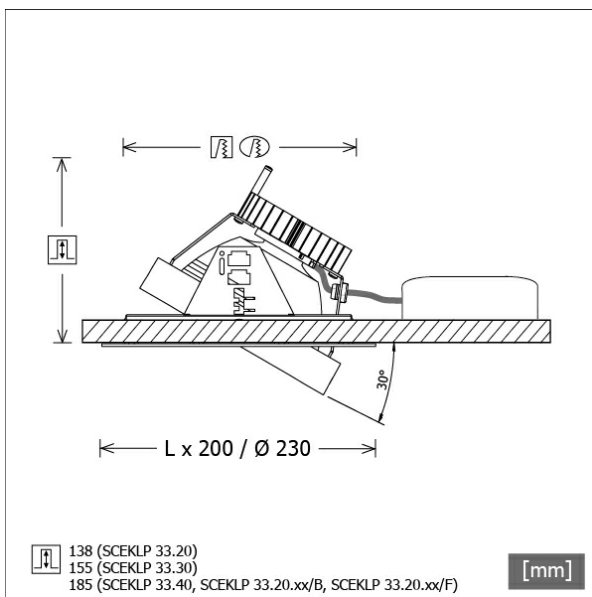

SCEKLP 33.5040.35

Colours	Article no.	EAN
black	655191	4043544639592
silver	655192	4043544639608
white	655193	4043544639615

Description

- flexible recessed spotlight system consisting of recessed frames, light-heads and ballasts (recessed frames to be ordered separately)
- light-head pivots through 30° on gimbals
- outstanding ease of maintenance
- no UV and thermal emissions
- thermal management with passive cooling (heat sink made from aluminium)
- gimbals made from die-cast zinc
- specular aluminium reflector with precise symmetrical beam characteristic for high luminous efficiency and glare-free lighting
- clear safety glass
- tool-free installation into mounting frame via flexible retaining springs
- connection to ballast via luminaire cable with Mini-Clamp connector
- ballast (LED converter) included (external placement)

Standard options

Special options

Lighting data / Norms

Lamps	LED Spot / CRI 80 / 4000 K
EPREL light sources	848105
	L90 B50 50.000 h
	L80 B50 100.000 h
	L80 B20 50.000 h
Lifetime	
System power	52.0 W
Luminaire luminous flux	5620 lm
System efficiency	108.07 lm/W
Module efficiency	167.61 lm/W
UGR class	≤22
Beam range	Flood
Beam angle	30°
Supply voltage	220 - 240 V / 50 - 60 Hz
Protection class	III
Type of protection	IP20

Dimensions / Weights

Height	165 mm
Recessed depth	185 mm
Diameter of light head	155 mm
Net weight	1.38 kg
Gross weight	1.43 kg

SCEKLP 33.5040.35

SCEKLP 33.5040.35

Scene 33 System | Light-Head (1xLED 52W 840/4000K 5620lm 35°)

Offset [m]	Cone width [m]	Illuminance [lx]
3.0	1.66	1434.2
6.0	3.32	358.6
9.0	4.98	159.4
12.0	6.63	89.6
15.0	8.29	57.4

η	LED
Efficiency	108 lm/W
Direct/Indirect	↓ 100% / ↑ 0%
System Power	52 W
UGR	X=4H, Y=8H
Reflection factors	70/50/20
UGR C0/C180	20.7
UGR C90/C270	20.7
CIE Flux Codes	97 99 100 100 100
Ra/CRI	>80