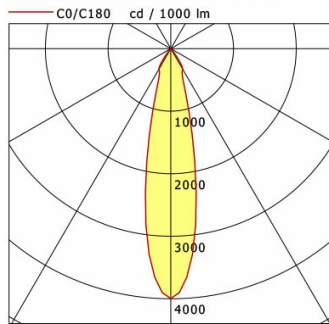

CSALP 60.3040.25/DALI

CSA 60 (1xLED 36W 840/4000K 3810lm 25 °)

	C0	C90	C180	C270
0°	3996	3996	3996	3996
15°	1218	1218	1218	1218
30°	381	381	381	381
45°	8	8	8	8
60°	3	3	3	3
75°	2	2	2	2
90°	0	0	0	0
cd / 1000 lm				

Offset [m]	Cone width [m]	Illuminance [lx]
3.0	1.21	1691.8
6.0	2.41	423.0
9.0	3.62	188.0
12.0	4.83	105.7
15.0	6.03	67.7

η	LED
Efficiency	106 lm/W
Direct/Indirect	↓ 100% / ↑ 0%
System Power	36 W
UGR	X=4H, Y=8H
Reflection factors	70/50/20
UGR C0/C180	20.5
UGR C90/C270	20.5
CIE Flux Codes	99 99 100 100 100
Ra/CRI	>80

LTS

Accessories