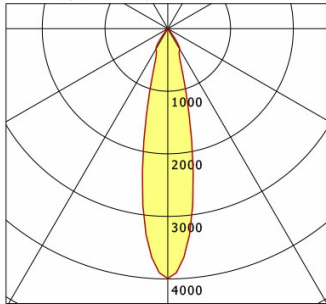

Standard options

Special options

Lighting data / Norms

Lamps	LED Spot / CRI 80 / 2700 K
EPREL light sources	848120
	L90 B50 50.000 h
Lifetime	L80 B50 100.000 h
	L80 B20 50.000 h
System power	27.0 W
Luminaire luminous flux	2600 lm
System efficiency	96.29 lm/W
Module efficiency	127.18 lm/W
UGR class	≤19
Beam angle	25°
Supply voltage	220 - 240 V / 50 - 60 Hz
Protection class	II
Type of protection	IP20

Dimensions / Weights

Outer diameter	134 mm
Height	100 mm
Cut-out (Ø)	125 mm
Ceiling thickness	1.0 - 25.0 mm
Recessed depth	110 mm
Net weight	1.08 kg
Gross weight	1.14 kg

CSALP 60.2027.25/DALI

CSA 60 (1xLED 27W 827/2700K 2600lm 25 °)

C0/C180 cd / 1000 lm

	C0	C90	C180	C270
0°	3993	3993	3993	3993
15°	1210	1210	1210	1210
30°	382	382	382	382
45°	7	7	7	7
60°	3	3	3	3
75°	2	2	2	2
90°	0	0	0	0
cd / 1000 lm				

Offset [m] Cone width [m] Illuminance [lx]

Offset [m]	Cone width [m]	Illuminance [lx]
3.0	1.21	1153.6
6.0	2.41	288.4
9.0	3.62	128.2
12.0	4.83	72.1
15.0	6.03	46.1

η	LED
Efficiency	96 lm/W
Direct/Indirect	↓ 100% / ↑ 0%
System Power	27 W
UGR	X=4H, Y=8H
Reflection factors	70/50/20
UGR C0/C180	19.2
UGR C90/C270	19.2
CIE Flux Codes	99 99 100 100 100
Ra/CRI	>80