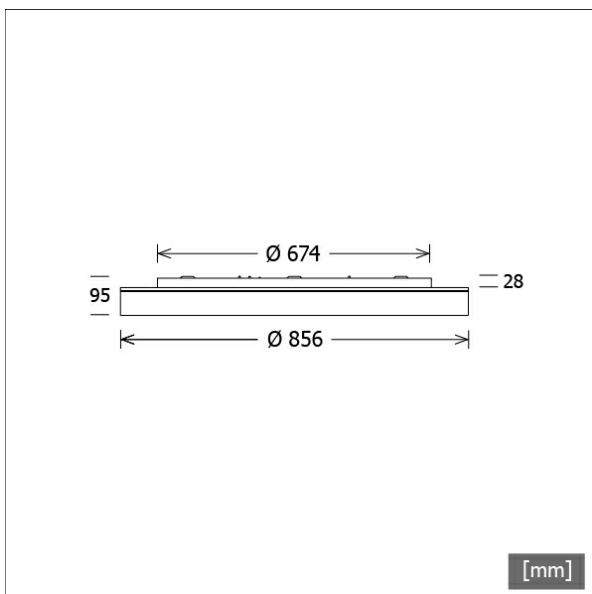

## Dimensions / Weights

Outer diameter	856 mm
Height	95 mm
Net weight	14.90 kg
Gross weight	19.00 kg

# LUNM 204.840.1/DALI

Lunata Medium (1xLED 38W 840/4000K 4900lm)

	C0	C90	C180	C270
0°	345	345	345	345
15°	332	332	332	332
30°	294	294	294	294
45°	234	233	234	233
60°	155	157	155	157
75°	66	66	66	66
90°	1	1	1	1
cd / 1000 lm				

Offset [m]	Cone width [m]		Illuminance [lx]
3.0	9.23	9.20	187.8
6.0	18.47	18.41	47.0
9.0	27.70	27.61	20.9
12.0	36.94	36.82	11.7
15.0	46.17	46.02	7.5

<b>η</b>	LED
Efficiency	129 lm/W
Direct/Indirect	↓ 100% / ↑ 0%
System Power	38 W
<b>UGR</b>	X=4H, Y=8H
Reflection factors	70/50/20
UGR C0/C180	20.0
UGR C90/C270	20.0
CIE Flux Codes	47 79 96 100 100
Ra/CRI	>80