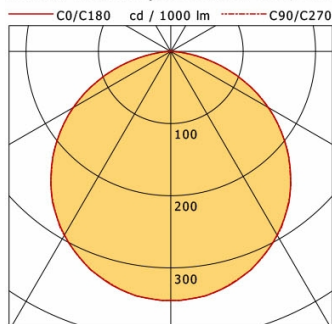

LUNM 204.840.1/DALI

Lunata Medium (1xLED 38W 840/4000K 4900lm)

	C0	C90	C180	C270
0°	345	345	345	345
15°	332	332	332	332
30°	294	294	294	294
45°	234	233	234	233
60°	155	157	155	157
75°	66	66	66	66
90°	1	1	1	1
cd / 1000 lm				

Offset [m]	Cone width [m]		Illuminance [lx]
3.0	9.23	9.20	187.8
6.0	18.47	18.41	47.0
9.0	27.70	27.61	20.9
12.0	36.94	36.82	11.7
15.0	46.17	46.02	7.5

η	LED
Efficiency	129 lm/W
Direct/Indirect	↓ 100% / ↑ 0%
System Power	38 W
UGR	X=4H, Y=8H
Reflection factors	70/50/20
UGR C0/C180	20.0
UGR C90/C270	20.0
CIE Flux Codes	47 79 96 100 100
Ra/CRI	>80

LTS

Accessories

L 72/3000 DIM
wire-rope kit 4-fold
(length: 3000 mm, 5-core cable)

ZB-OR DONGLE
Organic Response IR dongle kit

ZB-OR GATEWAY
Organic Response IoT Gateway Cascade Series

ZB-OR-A SENSOR
Organic Response sensor for surface mounting

ZB-OR-P SENSOR/3000
Organic Response sensor for pendant mounting