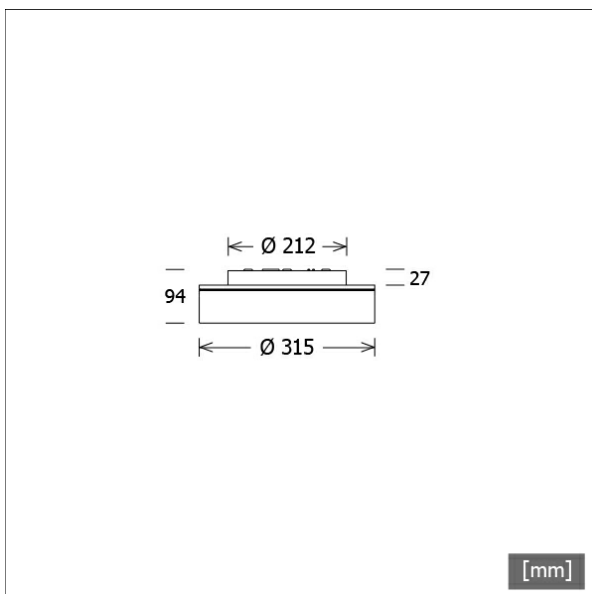

LUNXXS 200.840.1/DALI

Colours	Article no.	EAN
silver	665632	4043544749482
black	665633	4043544749499
white	665634	4043544749505

Description

- can be used as ceiling, wall or pendant luminaire (suspension to be ordered separately)
- direct illumination with light-effect ring
- outstanding ease of maintenance
- no UV and thermal emissions
- luminaire consisting of sheet steel housing for ballast and light unit
- light unit can be separated from ballast housing without tools via bayonet catch (with safety rope)
- opal acrylic glass diffuser
- ballast housing for direct screw mounting
- 5-pole terminal block
- ballast (LED converter) integrated (with DALI dimming)

Standard options

Special options

Lighting data / Norms

Lamps	LED linear / CRI 80 / 4000 K
EPREL light sources	993701
	L90 B50 50.000 h
	L80 B50 100.000 h
	L80 B20 50.000 h
Lifetime	
System power	12.6 W
Luminaire luminous flux	1130 lm
System efficiency	89.68 lm/W
Module efficiency	175.00 lm/W
UGR class	≤22
Supply voltage	220 - 240 V / 50 - 60 Hz
Protection class	I
Type of protection	IP20

Dimensions / Weights

Outer diameter	315 mm
Height	94 mm
Net weight	2.97 kg
Gross weight	3.12 kg

LUNXXS 200.840.1/DALI

Lunata XXSmall (1xLED 13W 840/4000K 1130lm)

	C0	C90	C180	C270
0°	348	348	348	348
15°	334	334	334	334
30°	295	295	295	295
45°	233	234	233	234
60°	156	156	156	156
75°	66	66	66	66
90°	0	0	0	0
cd / 1000 lm				

Offset [m]	Cone width [m]		Illuminance [lx]
3.0	9.14	9.15	43.7
6.0	18.28	18.29	10.9
9.0	27.42	27.44	4.9
12.0	36.56	36.58	2.7
15.0	45.70	45.73	1.7

η	LED
Efficiency	87 lm/W
Direct/Indirect	↓ 100% / ↑ 0%
System Power	13 W
UGR	X=4H, Y=8H
Reflection factors	70/50/20
UGR C0/C180	22.0
UGR C90/C270	22.0
CIE Flux Codes	47 79 96 100 100
Ra/CRI	>80