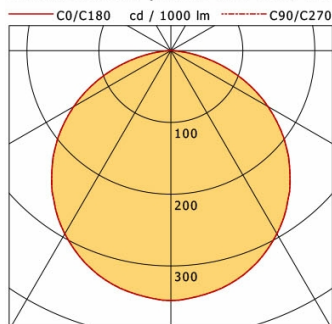

Standard options

Special options

Lighting data / Norms

Lamps	LED linear / CRI 80 / 4000 K
EPREL light sources	993701
	L90 B50 50.000 h
	L80 B50 100.000 h
	L80 B20 50.000 h
Lifetime	
System power	12.6 W
Luminaire luminous flux	1130 lm
System efficiency	89.68 lm/W
Module efficiency	175.00 lm/W
UGR class	≤22
Supply voltage	220 - 240 V / 50 - 60 Hz
Protection class	I
Type of protection	IP20

Dimensions / Weights

Outer diameter	315 mm
Height	94 mm
Net weight	2.97 kg
Gross weight	3.12 kg

LUNXXS 200.840.1/DALI

Lunata XXSmall (1xLED 13W 840/4000K 1130lm)

	C0	C90	C180	C270
0°	348	348	348	348
15°	334	334	334	334
30°	295	295	295	295
45°	233	234	233	234
60°	156	156	156	156
75°	66	66	66	66
90°	0	0	0	0
cd / 1000 lm				

Offset [m]	Cone width [m]		Illuminance [lx]
3.0	9.14	9.15	43.7
6.0	18.28	18.29	10.9
9.0	27.42	27.44	4.9
12.0	36.56	36.58	2.7
15.0	45.70	45.73	1.7

η	LED
Efficiency	87 lm/W
Direct/Indirect	↓ 100% / ↑ 0%
System Power	13 W
UGR	X=4H, Y=8H
Reflection factors	70/50/20
UGR C0/C180	22.0
UGR C90/C270	22.0
CIE Flux Codes	47 79 96 100 100
Ra/CRI	>80