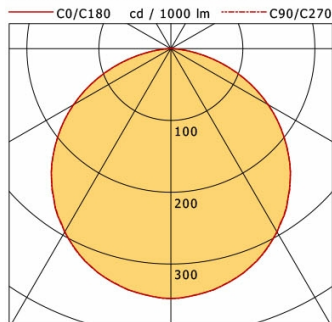

Standard options

Special options

Lighting data / Norms

Lamps	LED linear / CRI 80 / 4000 K
EPREL light sources	993701
	L90 B50 50.000 h
	L80 B50 100.000 h
	L80 B20 50.000 h
Lifetime	
System power	17.0 W
Luminaire luminous flux	1470 lm
System efficiency	86.47 lm/W
Module efficiency	175.00 lm/W
UGR class	≤25
Supply voltage	220 - 240 V / 50 - 60 Hz
Protection class	I
Type of protection	IP20

Dimensions / Weights

Outer diameter	315 mm
Height	94 mm
Net weight	2.97 kg
Gross weight	3.12 kg

LUNXXS 201.840.1/DALI

Lunata XXSmall (1xLED 17W 840/4000K 1470lm)

	C0	C90	C180	C270
0°	348	348	348	348
15°	334	333	334	333
30°	295	294	295	294
45°	235	234	235	234
60°	156	156	156	156
75°	66	66	66	66
90°	0	0	0	0
cd / 1000 lm				

Offset [m]	Cone width [m]		Illuminance [lx]
3.0	9.16	9.17	56.9
6.0	18.32	18.35	14.2
9.0	27.49	27.52	6.3
12.0	36.65	36.70	3.6
15.0	45.81	45.87	2.3

η	LED
Efficiency	86 lm/W
Direct/Indirect	↓ 100% / ↑ 0%
System Power	17 W
UGR	X=4H, Y=8H
Reflection factors	70/50/20
UGR C0/C180	22.9
UGR C90/C270	22.9
CIE Flux Codes	47 79 96 100 100
Ra/CRI	>80