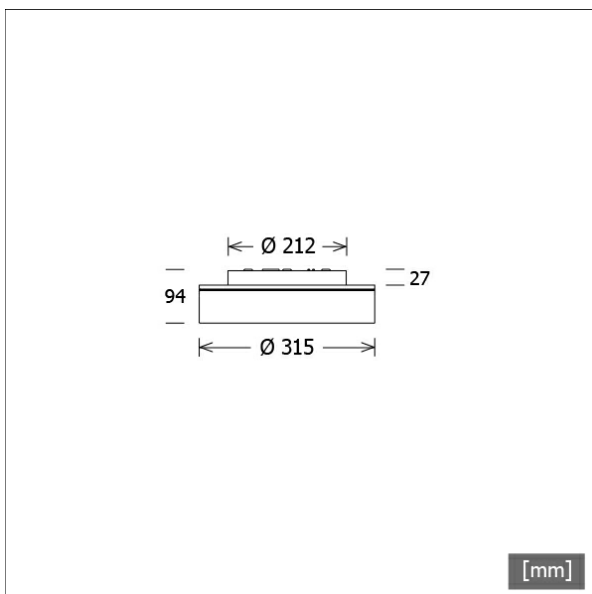

LUNXXS 201.840.1/DALI

Colours	Article no.	EAN
silver	667366	4043544766809
black	667367	4043544766816
white	667368	4043544766823

Description

- can be used as ceiling, wall or pendant luminaire (suspension to be ordered separately)
- direct illumination with light-effect ring
- outstanding ease of maintenance
- no UV and thermal emissions
- luminaire consisting of sheet steel housing for ballast and light unit
- light unit can be separated from ballast housing without tools via bayonet catch (with safety rope)
- opal acrylic glass diffuser
- ballast housing for direct screw mounting
- 5-pole terminal block
- ballast (LED converter) integrated (with DALI dimming)

Standard options

Special options

Lighting data / Norms

Lamps	LED linear / CRI 80 / 4000 K
EPREL light sources	993701
	L90 B50 50.000 h
	L80 B50 100.000 h
	L80 B20 50.000 h
Lifetime	
System power	17.0 W
Luminaire luminous flux	1470 lm
System efficiency	86.47 lm/W
Module efficiency	175.00 lm/W
UGR class	≤25
Supply voltage	220 - 240 V / 50 - 60 Hz
Protection class	I
Type of protection	IP20

Dimensions / Weights

Outer diameter	315 mm
Height	94 mm
Net weight	2.97 kg
Gross weight	3.12 kg

LUNXXS 201.840.1/DALI

Lunata XXSmall (1xLED 17W 840/4000K 1470lm)

	C0	C90	C180	C270
0°	348	348	348	348
15°	334	333	334	333
30°	295	294	295	294
45°	235	234	235	234
60°	156	156	156	156
75°	66	66	66	66
90°	0	0	0	0
cd / 1000 lm				

Offset [m]	Cone width [m]		Illuminance [lx]
3.0	9.16	9.17	56.9
6.0	18.32	18.35	14.2
9.0	27.49	27.52	6.3
12.0	36.65	36.70	3.6
15.0	45.81	45.87	2.3

η	LED
Efficiency	86 lm/W
Direct/Indirect	↓ 100% / ↑ 0%
System Power	17 W
UGR	X=4H, Y=8H
Reflection factors	70/50/20
UGR C0/C180	22.9
UGR C90/C270	22.9
CIE Flux Codes	47 79 96 100 100
Ra/CRI	>80