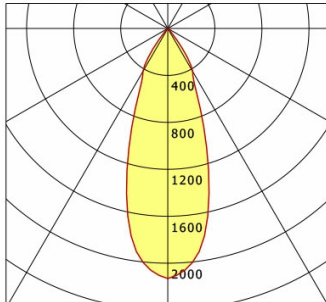

Standard options

Special options

Lighting data / Norms

Lamps	LED Spot / CRI 80 / 3000 K
EPREL light sources	851239
	L90 B50 50.000 h
	L80 B50 100.000 h
	L80 B20 50.000 h
Lifetime	
System power	36.0 W
Luminaire luminous flux	3600 lm
System efficiency	100.00 lm/W
Module efficiency	158.91 lm/W
UGR class	≤22
Beam angle	35°
Supply voltage	220 - 240 V / 50 - 60 Hz
Protection class	II
Type of protection	IP20

Dimensions / Weights

Outer diameter	134 mm
Height	118 mm
Cut-out (Ø)	125 mm
Ceiling thickness	1.0 - 25.0 mm
Recessed depth	130 mm
Net weight	1.12 kg
Gross weight	1.22 kg

CSALP 60.3030.35

CSA 60 (1xLED 36W 830/3000K 3600lm 35 °)

C0/C180 cd / 1000 lm

	C0	C90	C180	C270
0°	2130	2130	2130	2130
15°	1354	1354	1354	1354
30°	422	422	422	422
45°	13	13	13	13
60°	4	4	4	4
75°	3	3	3	3
90°	0	0	0	0
cd / 1000 lm				

Offset [m] Cone width [m] Illuminance [lx]

Offset [m]	Cone width [m]	Illuminance [lx]
3.0	1.96	852.1
6.0	3.91	213.0
9.0	5.87	94.7
12.0	7.83	53.3
15.0	9.78	34.1

η	LED
Efficiency	100 lm/W
Direct/Indirect	↓ 100% / ↑ 0%
System Power	36 W
UGR	X=4H, Y=8H
Reflection factors	70/50/20
UGR C0/C180	21.1
UGR C90/C270	21.1
CIE Flux Codes	98 99 100 100 100
Ra/CRI	>80