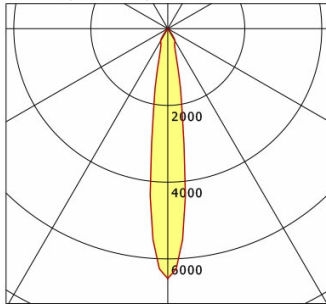

Standard options

Special options

Lighting data / Norms

Lamps	LED Spot / CRI 80 / 3000 K
EPREL light sources	848117
	L90 B50 50.000 h
Lifetime	L80 B50 100.000 h
	L80 B20 50.000 h
System power	27.0 W
Luminaire luminous flux	2740 lm
System efficiency	101.48 lm/W
Module efficiency	156.64 lm/W
UGR class	≤19
Beam angle	15°
Supply voltage	220 - 240 V / 50 - 60 Hz
Protection class	II
Type of protection	IP20

Dimensions / Weights

Outer diameter	134 mm
Height	100 mm
Cut-out (Ø)	125 mm
Ceiling thickness	1.0 - 25.0 mm
Recessed depth	110 mm
Net weight	1.08 kg
Gross weight	1.14 kg

CSALP 60.2030.15/DALI

CSA 60 (1xLED 27W 830/3000K 2740lm 15 °)

C0/C180 cd / 1000 lm

	C0	C90	C180	C270
0°	6512	6512	6512	6512
15°	967	967	967	967
30°	377	377	377	377
45°	4	4	4	4
60°	3	3	3	3
75°	2	2	2	2
90°	0	0	0	0
cd / 1000 lm				

Offset [m] Cone width [m] Illuminance [lx]

Offset [m]	Cone width [m]	Illuminance [lx]
3.0	0.80	1982.4
6.0	1.60	495.6
9.0	2.40	220.3
12.0	3.20	123.9
15.0	4.00	79.3

η	LED
Efficiency	102 lm/W
Direct/Indirect	↓ 100% / ↑ 0%
System Power	27 W
UGR	X=4H, Y=8H
Reflection factors	70/50/20
UGR C0/C180	18.8
UGR C90/C270	18.8
CIE Flux Codes	99 100 100 100 100
Ra/CRI	>80