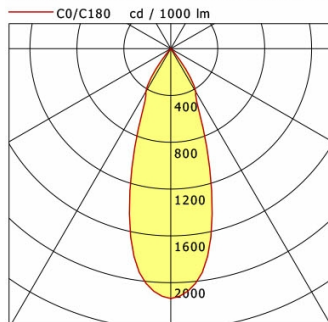

Standard options

Special options

Lighting data / Norms

Lamps	LED Spot / CRI 80 / 3000 K
EPREL light sources	848117
Lifetime	L90 B50 50.000 h
	L80 B50 100.000 h
	L80 B20 50.000 h
System power	27.0 W
Luminaire luminous flux	2710 lm
System efficiency	100.37 lm/W
Module efficiency	156.64 lm/W
UGR class	≤22
Beam angle	35°
Supply voltage	220 - 240 V / 50 - 60 Hz
Protection class	II
Type of protection	IP20

Dimensions / Weights

Outer diameter	134 mm
Height	100 mm
Cut-out (Ø)	125 mm
Ceiling thickness	1.0 - 25.0 mm
Recessed depth	110 mm
Net weight	1.08 kg
Gross weight	1.14 kg

CSALP 60.2030.35/DALI

CSA 60 (1xLED 27W 830/3000K 2710lm 35 °)

	C0	C90	C180	C270
0°	2136	2136	2136	2136
15°	1361	1361	1361	1361
30°	425	425	425	425
45°	13	13	13	13
60°	3	3	3	3
75°	2	2	2	2
90°	0	0	0	0
cd / 1000 lm				

Offset [m]	Cone width [m]	Illuminance [lx]
3.0	1.96	643.1
6.0	3.91	160.8
9.0	5.87	71.5
12.0	7.83	40.2
15.0	9.79	25.7

η	LED
Efficiency	101 lm/W
Direct/Indirect	↓ 100% / ↑ 0%
System Power	27 W
UGR	X=4H, Y=8H
Reflection factors	70/50/20
UGR C0/C180	20.0
UGR C90/C270	20.0
CIE Flux Codes	98 99 100 100 100
Ra/CRI	> 80

LTS

Accessories