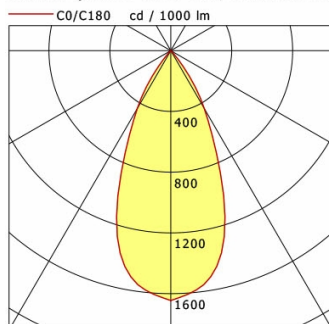

Standard options

Special options

Lighting data / Norms

Lamps	LED Spot / CRI 80 / 4000 K
EPREL light sources	851282
Lifetime	L90 B50 50.000 h
	L80 B50 100.000 h
	L80 B20 50.000 h
System power	36.0 W
Luminaire luminous flux	3720 lm
System efficiency	103.33 lm/W
Module efficiency	162.17 lm/W
UGR class	≤22
Beam angle	50°
Supply voltage	220 - 240 V / 50 - 60 Hz
Protection class	II
Type of protection	IP20

Dimensions / Weights

Outer diameter	134 mm
Height	118 mm
Cut-out (Ø)	125 mm
Ceiling thickness	1.0 - 25.0 mm
Recessed depth	130 mm
Net weight	1.18 kg
Gross weight	1.28 kg

CSALP 60.3040.50/DALI

CSA 60 (1xLED 36W 840/4000K 3720lm 50 °)

	C0	C90	C180	C270
0°	1645	1645	1645	1645
15°	1327	1327	1327	1327
30°	439	439	439	439
45°	9	9	9	9
60°	3	3	3	3
75°	3	3	3	3
90°	0	0	0	0

cd / 1000 lm

Offset [m]	Cone width [m]	Illuminance [lx]
3.0	2.51	680.1
6.0	5.02	170.0
9.0	7.53	75.6
12.0	10.04	42.5
15.0	12.55	27.2

C0-C180 Plane

η	LED
Efficiency	103 lm/W
Direct/Indirect	↓ 100% / ↑ 0%
System Power	36 W
UGR	X=4H, Y=8H
Reflection factors	70/50/20
UGR C0/C180	21.0
UGR C90/C270	21.0
CIE Flux Codes	98 99 100 100 100
Ra/CRI	>80