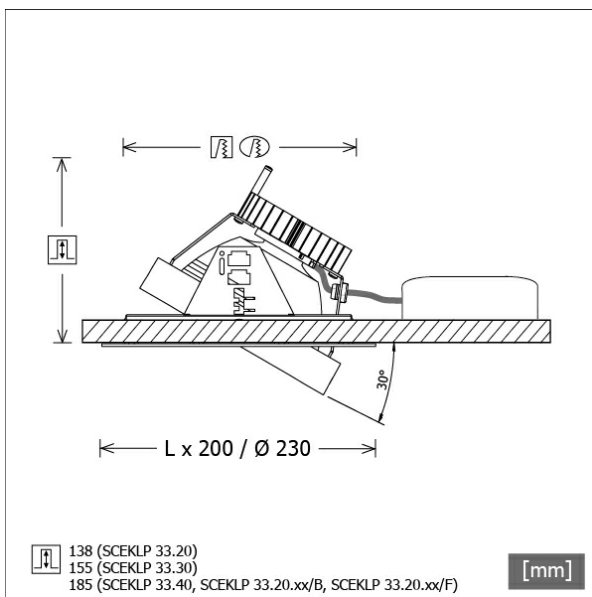

## Description

- flexible recessed spotlight system consisting of recessed frames, light-heads and ballasts (recessed frames to be ordered separately)
- light-head pivots through 30° on gimbals
- outstanding ease of maintenance
- no UV and thermal emissions
- thermal management with passive cooling (heat sink made from aluminium)
- gimbals made from die-cast zinc
- specular aluminium reflector with precise symmetrical beam characteristic for high luminous efficiency and glare-free lighting
- clear safety glass
- tool-free installation into mounting frame via flexible retaining springs
- connection to ballast via luminaire cable with Mini-Clamp connector
- ballast (LED converter) included (external placement)

## Dimensions / Weights

Height	140 mm
Recessed depth	138 mm
Diameter of light head	155 mm
Net weight	1.10 kg
Gross weight	1.16 kg