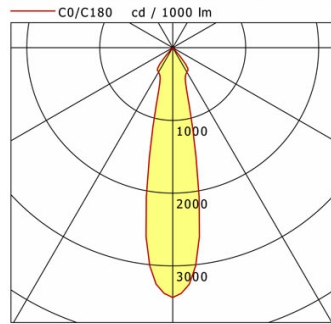

## Lighting data / Norms

Lamps	LED Spot / CRI 80 / 4000 K
EPREL light sources	848119
Lifetime	L90 B50 50.000 h
	L80 B50 100.000 h
	L80 B20 50.000 h
System power	25.8 W
Luminaire luminous flux	2890 lm
System efficiency	112.01 lm/W
Module efficiency	160.37 lm/W
UGR class	≤19
Beam range	Medium Flood
Beam angle	23°
Supply voltage	220 - 240 V / 50 - 60 Hz
Protection class	III
Type of protection	IP20

## Dimensions / Weights

Height	140 mm
Recessed depth	138 mm
Diameter of light head	155 mm
Net weight	1.10 kg
Gross weight	1.16 kg

## SCEKLP 33.2040.25

Scene 33 System | Light-Head (1xLED 26W 840/4000K 2890lm 25°)

	C0	C90	C180	C270
0°	3436	3436	3436	3436
15°	954	954	954	954
30°	388	388	388	388
45°	28	28	28	28
60°	6	6	6	6
75°	2	2	2	2
90°	0	0	0	0
cd / 1000 lm				

Offset [m]	Cone width [m]	Illuminance [lx]
3.0	1.21	1103.2
6.0	2.42	275.8
9.0	3.62	122.6
12.0	4.83	69.0
15.0	6.04	44.1

<b>η</b>	LED
Efficiency	111 lm/W
Direct/Indirect	↓ 100% / ↑ 0%
System Power	26 W
<b>UGR</b>	X=4H, Y=8H
Reflection factors	70/50/20
UGR C0/C180	18.4
UGR C90/C270	18.4
CIE Flux Codes	96 99 100 100 100
Ra/CRI	>80