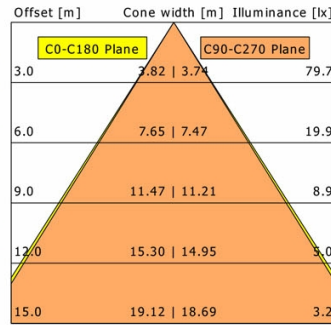

η	LED
Efficiency	69 lm/W
Direct/Indirect	↓ 100% / ↑ 0%
System Power	15 W
UGR	X=4H, Y=8H
Reflection factors	70/50/20
UGR C0/C180	31.7
UGR C90/C270	31.6
CIE Flux Codes	65 88 97 100 100
Ra/CRI	>80

LTS