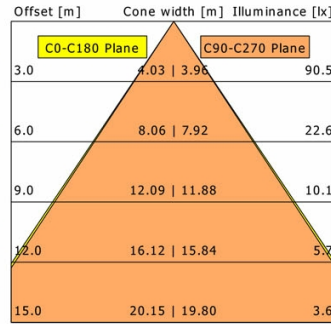

η	LED
Efficiency	77 lm/W
Direct/Indirect	↓ 100% / ↑ 0%
System Power	15 W
UGR	X=4H, Y=8H
Reflection factors	70/50/20
UGR C0/C180	29.9
UGR C90/C270	29.9
CIE Flux Codes	71 92 99 100 100
Ra/CRI	>80

LTS