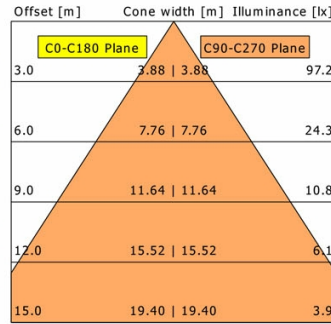

η	LED
Efficiency	80 lm/W
Direct/Indirect	↓ 100% / ↑ 0%
System Power	15 W
UGR	X=4H, Y=8H
Reflection factors	70/50/20
UGR C0/C180	29.7
UGR C90/C270	29.9
CIE Flux Codes	73 93 99 100 100
Ra/CRI	>80

LTS