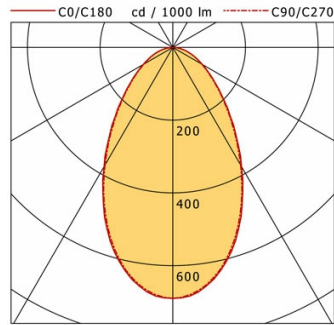

FLIQ 100.1040.01/DALI

Flixx 100 Square (FLIQZ 100.24, 1xLED 15W 840/4000K 1040lm 65°)

	C0	C90	C180	C270
0°	690	690	690	690
15°	596	591	596	591
30°	378	374	378	374
45°	194	191	194	191
60°	94	92	94	92
75°	39	37	39	37
90°	1	1	1	1

cd / 1000 lm