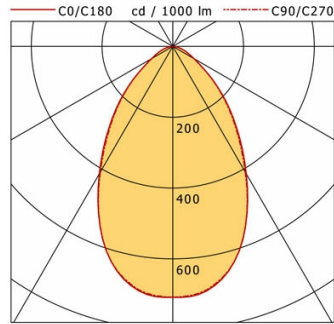

FLIQ 100.1040.01/DALI

Flixx 100 Square (FLIQZ 100.25, 1xLED 15W 840/4000K 1150lm 65°)

	C0	C90	C180	C270
0°	709	709	709	709
15°	643	642	643	642
30°	416	410	416	410
45°	205	201	205	201
60°	69	68	69	68
75°	24	24	24	24
90°	0	0	0	0

cd / 1000 lm