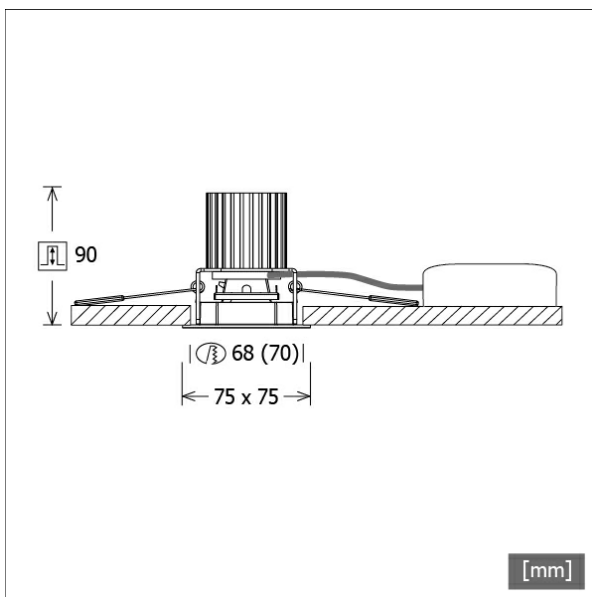

Description

- recessed spotlight with optical design variants for general lighting
- outstanding ease of maintenance
- no UV and thermal emissions
- innovative thermal management with passive cooling (heat sink made from aluminium)
- non-reflective matt aluminium reflector for highest luminous efficiency and best glare-free lighting
- front/recessed frame made from die-cast zinc with clear light effect frame (other decor/light effect frames and deco glasses are available as options)
- tool-free ceiling mounting via quick-action clamping springs (automatic adjustment of the ceiling thickness)
- luminaire and ballast permanently connected via cable (length: 500 mm), ballast ready for mains connection
- ballast (LED converter DALI, dimmable) included (external placement)

Notes

The cut-out = 68 mm is only valid for plasterboard ceilings. For other types of ceilings the cut-out = 70 mm.

Standard options

Special options

Lighting data / Norms

Lamps	LED Spot / CRI 80 / 4000 K
EPREL light sources	988919
	L90 B50 50.000 h
	L80 B50 100.000 h
	L80 B20 50.000 h
Lifetime	
System power	15.0 W
Luminaire luminous flux	max. 1200 lm
System efficiency	80.00 lm/W
Module efficiency	137.92 lm/W
UGR class	>28
Beam angle	65°
Supply voltage	220 - 240 V / 50 - 60 Hz
Protection class	II
Type of protection	IP20

Dimensions / Weights

Length	75 mm
Width	75 mm
Height	92 mm
Cut-out (Ø)	68 mm
Ceiling thickness	1.0 - 25.0 mm
Recessed depth	90 mm
Net weight	0.54 kg
Gross weight	0.57 kg