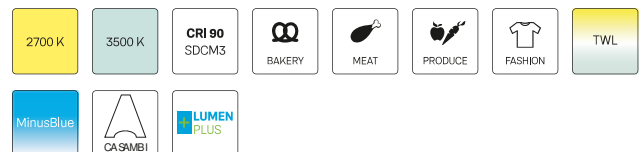

Standard options

Special options

Lighting data / Norms

Lamps	LED Spot / CRI 80 / 3000 K
EPREL light sources	848117
Lifetime	L90 B50 50.000 h
	L80 B50 100.000 h
	L80 B20 50.000 h
System power	25.8 W
Luminaire luminous flux	2650 lm
System efficiency	102.71 lm/W
Module efficiency	156.64 lm/W
UGR class	≤22
Beam range	Wide Flood
Beam angle	48°
Supply voltage	220 - 240 V / 50 - 60 Hz
Protection class	III
Type of protection	IP20

Dimensions / Weights

Height	143 mm
Recessed depth	105 mm
Diameter of light head	140 mm
Net weight	0.95 kg
Gross weight	1.01 kg