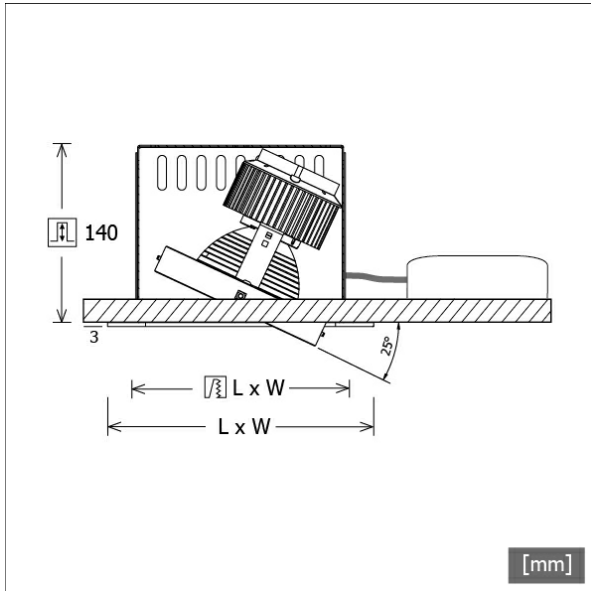

## Description

- flexible recessed spotlight system consisting of recessed housings, light-heads and ballasts (recessed housings to be ordered separately)
- light-head pivots through 25° with gimbals
- outstanding ease of maintenance
- no UV and thermal emissions
- light-head gimbals made from die-cast zinc
- thermal management with passive cooling (heat sink made from aluminium)
- specular aluminium reflector with precise symmetrical beam characteristic for high luminous efficiency and glare-free lighting
- clear safety glass
- assembly into the recessed housing takes place in the factory
- connection to ballast via luminaire cable with Mini-Clamp connector
- ballast (LED converter) included (external placement)

## Lighting data / Norms

Lamps	LED Spot / CRI 80 / 3000 K
EPREL light sources	848117
Lifetime	L90 B50 50.000 h
	L80 B50 100.000 h
	L80 B20 50.000 h
System power	25.8 W
Luminaire luminous flux	2650 lm
System efficiency	102.71 lm/W
Module efficiency	156.64 lm/W
UGR class	≤22
Beam range	Wide Flood
Beam angle	48°
Supply voltage	220 - 240 V / 50 - 60 Hz
Protection class	III
Type of protection	IP20

## Dimensions / Weights

Height	143 mm
Recessed depth	105 mm
Diameter of light head	140 mm
Net weight	0.95 kg
Gross weight	1.01 kg