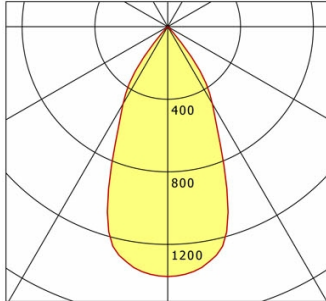

SCEKLP 20.2030.45

SCEKLP 20.2030.45

Scene 2 System | Light-Head (1xLED 26W 830/3000K 2650lm)

C0/C180 cd / 1000 lm

	C0	C90	C180	C270
0°	1377	1377	1377	1377
15°	1216	1216	1216	1216
30°	491	491	491	491
45°	19	19	19	19
60°	3	3	3	3
75°	1	1	1	1
90°	0	0	0	0
cd / 1000 lm				

Offset [m] Cone width [m] Illuminance [lx]