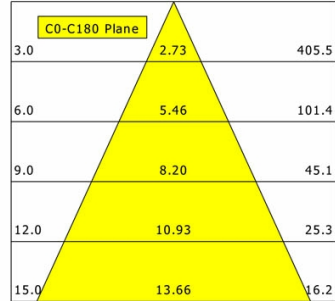

## Lighting data / Norms

Lamps	LED Spot / CRI 80 / 3000 K
EPREL light sources	848117
Lifetime	L90 B50 50.000 h
	L80 B50 100.000 h
	L80 B20 50.000 h
System power	25.8 W
Luminaire luminous flux	2650 lm
System efficiency	102.71 lm/W
Module efficiency	156.64 lm/W
UGR class	≤22
Beam range	Wide Flood
Beam angle	48°
Supply voltage	220 - 240 V / 50 - 60 Hz
Protection class	III
Type of protection	IP20

## Dimensions / Weights

Height	143 mm
Recessed depth	105 mm
Diameter of light head	140 mm
Net weight	0.95 kg
Gross weight	1.01 kg

## SCEKLP 20.2030.45

Scene 2 System | Light-Head (1xLED 26W 830/3000K 2650lm)

C0/C180 cd / 1000 lm

	C0	C90	C180	C270
0°	1377	1377	1377	1377
15°	1216	1216	1216	1216
30°	491	491	491	491
45°	19	19	19	19
60°	3	3	3	3
75°	1	1	1	1
90°	0	0	0	0
cd / 1000 lm				

Offset [m] Cone width [m] Illuminance [lx]

<b>η</b>	LED
Efficiency	102 lm/W
Direct/Indirect	↓ 100% / ↑ 0%
System Power	26 W
<b>UGR</b>	X=4H, Y=8H
Reflection factors	70/50/20
UGR C0/C180	20.1
UGR C90/C270	20.1
CIE Flux Codes	98 100 100 100 100
Ra/CRI	>80