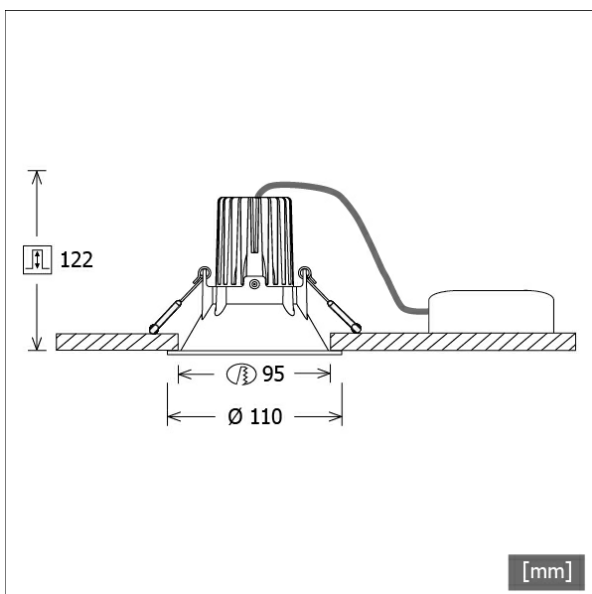

Special options

Lighting data / Norms

Lamps	LED Spot / CRI 80 / 4000 K
EPREL light sources	871846
Lifetime	L90 B50 50.000 h L80 B50 100.000 h L80 B20 50.000 h
System power	12.0 W
Luminaire luminous flux	1150 lm
System efficiency	95.83 lm/W
Module efficiency	132.06 lm/W
UGR class	≤19
Beam range	Medium Flood
Beam angle	26°
Supply voltage	220 - 240 V / 50 - 60 Hz
Protection class	II
Type of protection	IP40

Dimensions / Weights

Outer diameter	110 mm
Height	108 mm
Cut-out (Ø)	95 mm
Ceiling thickness	10.0 - 15.0 mm
Recessed depth	122 mm
Diameter of light head	50 mm
Net weight	0.59 kg
Gross weight	0.64 kg