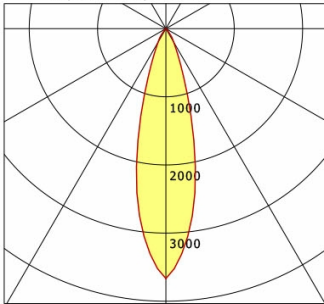

VTRL 12.0540.25/DALI

Vale-Tu Round Large (1xLED 12W 840/4000K 1150lm)

C0/C180 cd / 1000 lm

	C0	C90	C180	C270
0°	3667	3667	3667	3667
15°	1509	1509	1509	1509
30°	227	227	227	227
45°	27	27	27	27
60°	6	6	6	6
75°	0	0	0	0
90°	0	0	0	0
cd / 1000 lm				

Offset [m] Cone width [m] Illuminance [lx]

Offset [m]	Cone width [m]	Illuminance [lx]
3.0	1.42	468.6
6.0	2.83	117.1
9.0	4.25	52.1
12.0	5.66	29.3
15.0	7.08	18.7

η	LED
Efficiency	96 lm/W
Direct/Indirect	↓ 100% / ↑ 0%
System Power	12 W
UGR	X=4H, Y=8H
Reflection factors	70/50/20
UGR C0/C180	17.9
UGR C90/C270	17.9
CIE Flux Codes	97 100 100 100 100
Ra/CRI	>80

LTS

Accessories