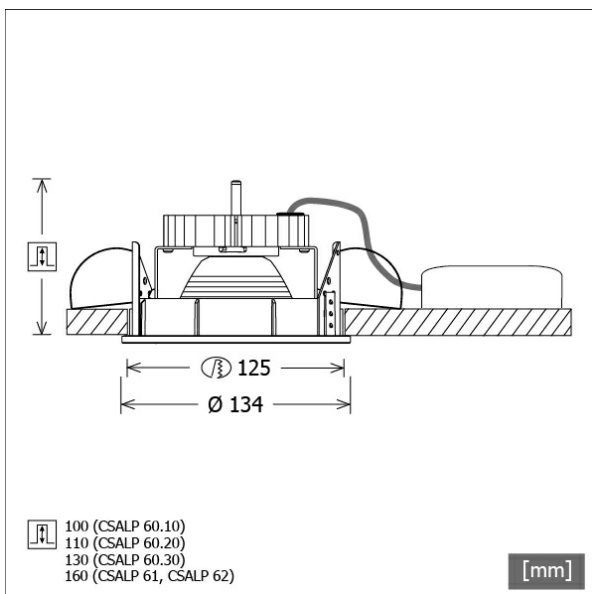

CSALP 60.2030.50/DALI

Colours	Article no.	EAN
black	643183	4043544493927
silver	643184	4043544493934
white	643185	4043544493941

Description

- recessed spotlight with wide range of applications
- luminaire rotates through 350° and pivots through 40°
- outstanding ease of maintenance
- no UV and thermal emissions
- thermal management with passive cooling (heat sink made from aluminium)
- specular aluminium reflector with precise symmetrical beam characteristic for high luminous efficiency and glare-free lighting
- front rings and recessed ring made from die-cast zinc
- tool-free ceiling mounting via quick-action clamping springs (automatic adjustment of the ceiling thickness)
- luminaire and ballast permanently connected via cable (length: 500 mm), ballast ready for mains connection
- ballast (LED converter DALI, dimmable) included (external placement)

Standard options

Special options

Lighting data / Norms

Lamps	LED Spot / CRI 80 / 3000 K
EPREL light sources	848117
	L90 B50 50.000 h
Lifetime	L80 B50 100.000 h
	L80 B20 50.000 h
System power	27.0 W
Luminaire luminous flux	2650 lm
System efficiency	98.14 lm/W
Module efficiency	156.64 lm/W
UGR class	≤22
Beam angle	50°
Supply voltage	220 - 240 V / 50 - 60 Hz
Protection class	II
Type of protection	IP20

Dimensions / Weights

Outer diameter	134 mm
Height	100 mm
Cut-out (Ø)	125 mm
Ceiling thickness	1.0 - 25.0 mm
Recessed depth	110 mm
Net weight	1.08 kg
Gross weight	1.14 kg

CSALP 60.2030.50/DALI

CSA 60 (1xLED 27W 830/3000K 2650lm 50 °)

	C0	C90	C180	C270
0°	1631	1631	1631	1631
15°	1276	1276	1276	1276
30°	437	437	437	437
45°	19	19	19	19
60°	5	5	5	5
75°	5	5	5	5
90°	0	0	0	0

cd / 1000 lm

Offset [m]	Cone width [m]	Illuminance [lx]
3.0	2.51	480.3
6.0	5.03	120.1
9.0	7.54	53.4
12.0	10.05	30.0
15.0	12.57	19.2