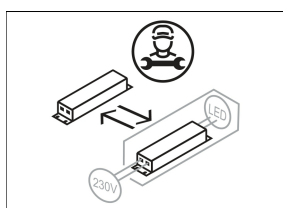

CSALP 60.2030.50/DALI

Colours	Article no.	EAN
black	643183	4043544493927
silver	643184	4043544493934
white	643185	4043544493941

Description

- recessed spotlight with wide range of applications
- luminaire rotates through 350° and pivots through 40°
- outstanding ease of maintenance
- no UV and thermal emissions
- thermal management with passive cooling (heat sink made from aluminium)
- specular aluminium reflector with precise symmetrical beam characteristic for high luminous efficiency and glare-free lighting
- front rings and recessed ring made from die-cast zinc
- tool-free ceiling mounting via quick-action clamping springs (automatic adjustment of the ceiling thickness)
- luminaire and ballast permanently connected via cable (length: 500 mm), ballast ready for mains connection
- ballast (LED converter DALI, dimmable) included (external placement)

Standard options

Special options

Lighting data / Norms

Lamps	LED Spot / CRI 80 / 3000 K
EPREL light sources	848117
	L90 B50 50.000 h
Lifetime	L80 B50 100.000 h
	L80 B20 50.000 h
System power	27.0 W
Luminaire luminous flux	2650 lm
System efficiency	98.14 lm/W
Module efficiency	156.64 lm/W
UGR class	≤22
Beam angle	50°
Supply voltage	220 - 240 V / 50 - 60 Hz
Protection class	II
Type of protection	IP20

Dimensions / Weights

Outer diameter	134 mm
Height	100 mm
Cut-out (Ø)	125 mm
Ceiling thickness	1.0 - 25.0 mm
Recessed depth	110 mm
Net weight	1.08 kg
Gross weight	1.14 kg

CSALP 60.2030.50/DALI

CSA 60 (1xLED 27W 830/3000K 2650lm 50 °)