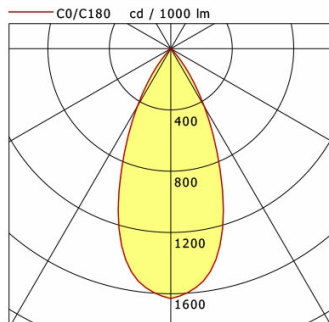

Standard options

Special options

Lighting data / Norms

Lamps	LED Spot / CRI 80 / 3000 K
EPREL light sources	848117
	L90 B50 50.000 h
Lifetime	L80 B50 100.000 h
	L80 B20 50.000 h
System power	27.0 W
Luminaire luminous flux	2650 lm
System efficiency	98.14 lm/W
Module efficiency	156.64 lm/W
UGR class	≤22
Beam angle	50°
Supply voltage	220 - 240 V / 50 - 60 Hz
Protection class	II
Type of protection	IP20

Dimensions / Weights

Outer diameter	134 mm
Height	100 mm
Cut-out (Ø)	125 mm
Ceiling thickness	1.0 - 25.0 mm
Recessed depth	110 mm
Net weight	1.08 kg
Gross weight	1.14 kg

CSALP 60.2030.50/DALI

CSA 60 (1xLED 27W 830/3000K 2650lm 50 °)

	C0	C90	C180	C270
0°	1631	1631	1631	1631
15°	1276	1276	1276	1276
30°	437	437	437	437
45°	19	19	19	19
60°	5	5	5	5
75°	5	5	5	5
90°	0	0	0	0

cd / 1000 lm

Offset [m]	Cone width [m]	Illuminance [lx]
3.0	2.51	480.3
6.0	5.03	120.1
9.0	7.54	53.4
12.0	10.05	30.0
15.0	12.57	19.2

η	LED
Efficiency	98 lm/W
Direct/Indirect	↓ 100% / ↑ 0%
System Power	27 W
UGR	X=4H, Y=8H
Reflection factors	70/50/20
UGR C0/C180	20.2
UGR C90/C270	20.2
CIE Flux Codes	97 99 100 100 100
Ra/CRI	>80

LTS

Accessories