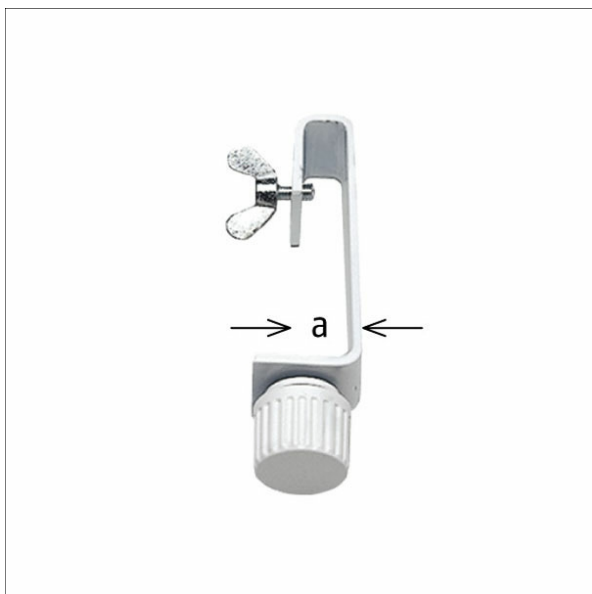

# L 17/1

**LTS**  
LOVE TO SHINE

## Description

- attachment for wooden panel ceilings with clamping range  $a = 22$  mm
- material: sheet steel
- fixing via wing screw

## Dimensions / Weights

Length	30 mm
Width	30 mm
Height	173 mm
Net weight	0.20 kg
Gross weight	0.20 kg

Colours	Article no.	EAN
white	602323	4043544039941
silver	619909	4043544153210