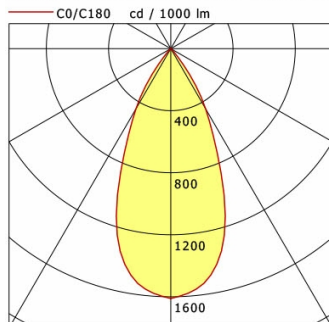

Standard options

Special options

Lighting data / Norms

Lamps	LED Spot / CRI 80 / 2700 K
EPREL light sources	970823
	L90 B50 50.000 h
Lifetime	L80 B50 100.000 h
	L80 B20 50.000 h
System power	36.0 W
Luminaire luminous flux	3360 lm
System efficiency	93.33 lm/W
Module efficiency	128.62 lm/W
UGR class	≤22
Beam angle	50°
Supply voltage	220 - 240 V / 50 - 60 Hz
Protection class	II
Type of protection	IP20

Dimensions / Weights

Outer diameter	134 mm
Height	118 mm
Cut-out (Ø)	125 mm
Ceiling thickness	1.0 - 25.0 mm
Recessed depth	130 mm
Net weight	1.18 kg
Gross weight	1.28 kg

CSALP 60.3027.50/DALI

CSA 60 (1xLED 36W 827/2700K 3360lm 50 °)

	C0	C90	C180	C270
0°	1611	1611	1611	1611
15°	1300	1300	1300	1300
30°	448	448	448	448
45°	18	18	18	18
60°	5	5	5	5
75°	5	5	5	5
90°	0	0	0	0

cd / 1000 lm

Offset [m]	Cone width [m]	Illuminance [lx]
3.0	2.53	601.5
6.0	5.06	150.4
9.0	7.59	66.8
12.0	10.12	37.6
15.0	12.66	24.1

η	LED
Efficiency	93 lm/W
Direct/Indirect	↓ 100% / ↑ 0%
System Power	36 W
UGR	X=4H, Y=8H
Reflection factors	70/50/20
UGR C0/C180	21.2
UGR C90/C270	21.2
CIE Flux Codes	97 99 100 100 100
Ra/CRI	>80

LTS

Accessories