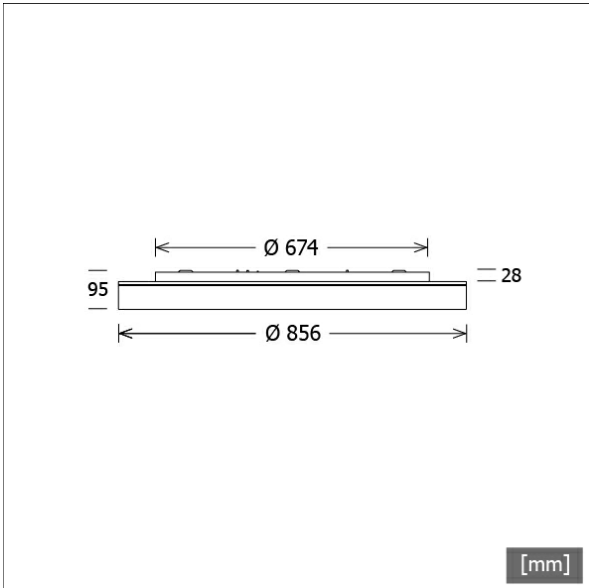

Colours	Article no.	EAN
silver	665767	4043544750808
black	665768	4043544750815
white	665769	4043544750822