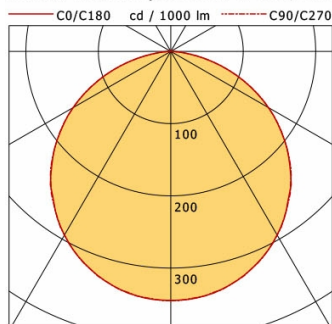

LUNM 208.840.1/DALI

Lunata Medium (1xLED 77W 840/4000K 9130lm)

	C0	C90	C180	C270
0°	345	345	345	345
15°	332	332	332	332
30°	294	293	294	293
45°	233	235	233	235
60°	156	156	156	156
75°	66	66	66	66
90°	1	1	1	1
cd / 1000 lm				

Offset [m]	Cone width [m]		Illuminance [lx]
3.0	9.25 | 9.24		349.9
6.0	18.50 | 18.49		87.5
9.0	27.74 | 27.73		38.9
12.0	36.99 | 36.97		21.9
15.0	46.24 | 46.21		14.0

η	LED
Efficiency	119 lm/W
Direct/Indirect	↓ 100% / ↑ 0%
System Power	77 W
UGR	X=4H, Y=8H
Reflection factors	70/50/20
UGR C0/C180	22.1
UGR C90/C270	22.1
CIE Flux Codes	47 79 96 100 100
Ra/CRI	>80

LTS

Accessories

L 72/3000 DIM
wire-rope kit 4-fold
(length: 3000 mm, 5-core cable)

ZB-OR DONGLE
Organic Response IR dongle kit

ZB-OR GATEWAY
Organic Response IoT Gateway Cascade Series

ZB-OR-A SENSOR
Organic Response sensor for surface mounting

ZB-OR-P SENSOR/3000
Organic Response sensor for pendant mounting