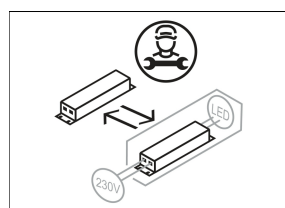

## Dimensions / Weights

Outer diameter	856 mm
Height	95 mm
Net weight	14.90 kg
Gross weight	19.00 kg