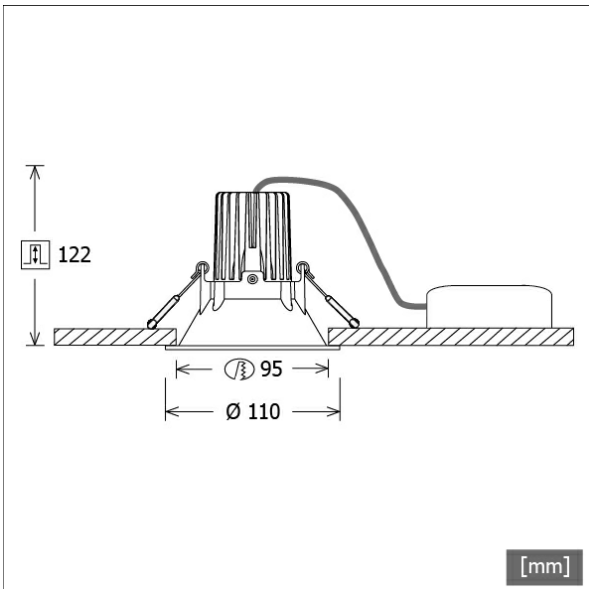

VTRL 12.0540.35/DALI

Description

- recessed spotlight with round recessed funnel
- reflector lens pivots through 20°
- outstanding ease of maintenance
- no UV and thermal emissions
- innovative thermal management with passive cooling
- recessed funnel and heat sink made from die-cast aluminium
- high-tech reflector lens made from PMMA for high luminous efficiency and glare-free lighting
- tool-free ceiling mounting via quick-action clamping springs (automatic adjustment of the ceiling thickness)
- luminaire and ballast permanently connected via cable (length: 500 mm), ballast ready for mains connection
- ballast (LED converter DALI, dimmable) included (external placement)

Standard options

Colours	Article no.	EAN
black	641872	4043544462015

Special options

Lighting data / Norms

Lamps	LED Spot / CRI 80 / 4000 K
EPREL light sources	871846
Lifetime	L90 B50 50.000 h L80 B50 100.000 h L80 B20 50.000 h
System power	12.0 W
Luminaire luminous flux	1190 lm
System efficiency	99.16 lm/W
Module efficiency	132.06 lm/W
UGR class	≤22
Beam range	Flood
Beam angle	38°
Supply voltage	220 - 240 V / 50 - 60 Hz
Protection class	II
Type of protection	IP40

Dimensions / Weights

Outer diameter	110 mm
Height	108 mm
Cut-out (Ø)	95 mm
Ceiling thickness	10.0 - 15.0 mm
Recessed depth	122 mm
Diameter of light head	50 mm
Net weight	0.59 kg
Gross weight	0.64 kg

VTRL 12.0540.35/DALI

Offset [m] Cone width [m] Illuminance [lx]

Offset [m]	Cone width [m]	Illuminance [lx]
3.0	2.05	270.8
6.0	4.09	67.7
9.0	6.14	30.1
12.0	8.18	16.9
15.0	10.23	10.8

η	LED
Efficiency	99 lm/W
Direct/Indirect	↓ 100% / ↑ 0%
System Power	12 W
UGR	X=4H, Y=8H
Reflection factors	70/50/20
UGR C0/C180	20.6
UGR C90/C270	20.6
CIE Flux Codes	96 100 100 100 100
Ra/CRI	>80