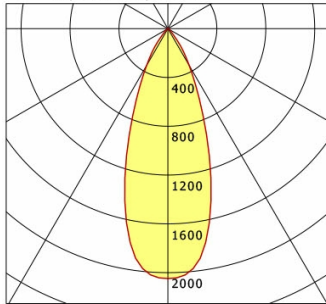

Standard options

Colours	Article no.	EAN
black	641872	4043544462015

Special options

Lighting data / Norms

Lamps	LED Spot / CRI 80 / 4000 K
EPREL light sources	871846
Lifetime	L90 B50 50.000 h L80 B50 100.000 h L80 B20 50.000 h
System power	12.0 W
Luminaire luminous flux	1190 lm
System efficiency	99.16 lm/W
Module efficiency	132.06 lm/W
UGR class	≤22
Beam range	Flood
Beam angle	38°
Supply voltage	220 - 240 V / 50 - 60 Hz
Protection class	II
Type of protection	IP40

Dimensions / Weights

Outer diameter	110 mm
Height	108 mm
Cut-out (Ø)	95 mm
Ceiling thickness	10.0 - 15.0 mm
Recessed depth	122 mm
Diameter of light head	50 mm
Net weight	0.59 kg
Gross weight	0.64 kg

VTRL 12.0540.35/DALI

Vale-Tu Round Large (1xLED 12W 840/4000K 1190lm Wide-Flood °)

C0/C180 cd / 1000 lm

	C0	C90	C180	C270
0°	2048	2048	2048	2048
15°	1367	1367	1367	1367
30°	347	347	347	347
45°	41	41	41	41
60°	5	5	5	5
75°	1	1	1	1
90°	0	0	0	0
cd / 1000 lm				

Offset [m] Cone width [m] Illuminance [lx]

Offset [m]	Cone width [m]	Illuminance [lx]
3.0	2.05	270.8
6.0	4.09	67.7
9.0	6.14	30.1
12.0	8.18	16.9
15.0	10.23	10.8

η	LED
Efficiency	99 lm/W
Direct/Indirect	↓ 100% / ↑ 0%
System Power	12 W
UGR	X=4H, Y=8H
Reflection factors	70/50/20
UGR C0/C180	20.6
UGR C90/C270	20.6
CIE Flux Codes	96 100 100 100 100
Ra/CRI	>80