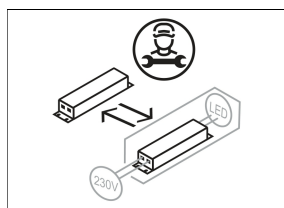

## Description

- recessed spotlight with round recessed funnel
- reflector lens pivots through 20°
- outstanding ease of maintenance
- no UV and thermal emissions
- innovative thermal management with passive cooling
- recessed funnel and heat sink made from die-cast aluminium
- high-tech reflector lens made from PMMA for high luminous efficiency and glare-free lighting
- tool-free ceiling mounting via quick-action clamping springs (automatic adjustment of the ceiling thickness)
- luminaire and ballast permanently connected via cable (length: 500 mm), ballast ready for mains connection
- ballast (LED converter DALI, dimmable) included (external placement)

## Dimensions / Weights

Outer diameter	110 mm
Height	108 mm
Cut-out (Ø)	95 mm
Ceiling thickness	10.0 - 15.0 mm
Recessed depth	122 mm
Diameter of light head	50 mm
Net weight	0.59 kg
Gross weight	0.64 kg