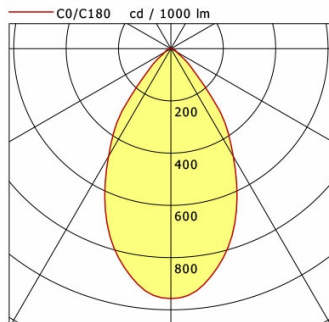

VTRL 12.0540.60/DALI

Vale-Tu Round Large (1xLED 12W 840/4000K 1080lm)

	C0	C90	C180	C270
0°	957	957	957	957
15°	809	809	809	809
30°	476	476	476	476
45°	131	131	131	131
60°	27	27	27	27
75°	12	12	12	12
90°	0	0	0	0

cd / 1000 lm