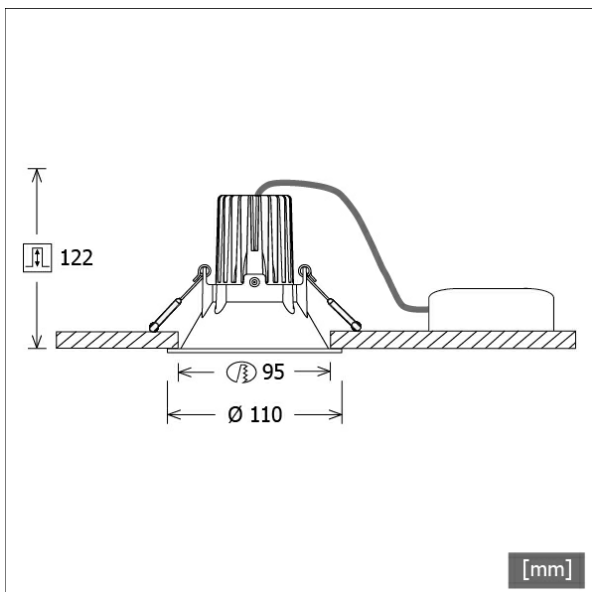

Special options

Lighting data / Norms

Lamps	LED Spot / CRI 80 / 4000 K
EPREL light sources	871846
Lifetime	L90 B50 50.000 h L80 B50 100.000 h L80 B20 50.000 h
System power	12.0 W
Luminaire luminous flux	1080 lm
System efficiency	90.00 lm/W
Module efficiency	132.06 lm/W
UGR class	≤28
Beam range	Wide Flood
Beam angle	60°
Supply voltage	220 - 240 V / 50 - 60 Hz
Protection class	II
Type of protection	IP40

Dimensions / Weights

Outer diameter	110 mm
Height	108 mm
Cut-out (Ø)	95 mm
Ceiling thickness	10.0 - 15.0 mm
Recessed depth	122 mm
Diameter of light head	50 mm
Net weight	0.59 kg
Gross weight	0.64 kg