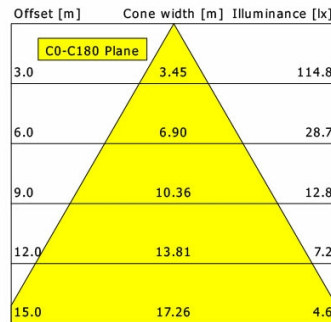

η	LED
Efficiency	90 lm/W
Direct/Indirect	↓ 100% / ↑ 0%
System Power	12 W
UGR	X=4H, Y=8H
Reflection factors	70/50/20
UGR C0/C180	27.1
UGR C90/C270	27.1
CIE Flux Codes	84 96 99 100 100
Ra/CRI	>80

LTS

Accessories