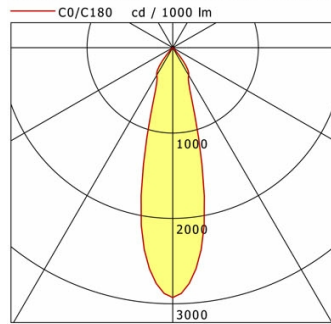

Standard options

Special options

Lighting data / Norms

Lamps	LED Spot / CRI 80 / 3000 K
EPREL light sources	848117
Lifetime	L90 B50 50.000 h L80 B50 100.000 h L80 B20 50.000 h
System power	25.8 W
Luminaire luminous flux	2700 lm
System efficiency	104.65 lm/W
Module efficiency	156.64 lm/W
UGR class	≤19
Beam range	Medium Flood
Beam angle	27°
Supply voltage	220 - 240 V / 50 - 60 Hz
Protection class	III
Type of protection	IP20

Dimensions / Weights

Height	143 mm
Recessed depth	105 mm
Diameter of light head	140 mm
Net weight	0.95 kg
Gross weight	1.01 kg

SCEKLP 20.2030.25

SCEKLP 20.2030.25

Scene 2 System | Light-Head (1xLED 26W 830/3000K 2700lm)

	C0	C90	C180	C270
0°	2927	2927	2927	2927
15°	1248	1248	1248	1248
30°	373	373	373	373
45°	24	24	24	24
60°	3	3	3	3
75°	0	0	0	0
90°	0	0	0	0
cd / 1000 lm				

Offset [m]	Cone width [m]	Illuminance [lx]
3.0	1.47	878.1
6.0	2.94	219.5
9.0	4.41	97.6
12.0	5.89	54.9
15.0	7.36	35.1