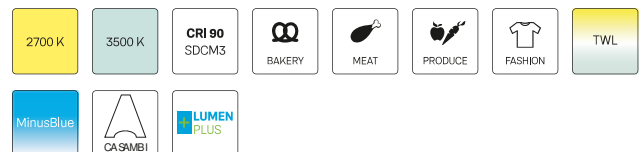

SCEKLP 20.2030.25

Colours	Article no.	EAN
black	638346	4043544420374
silver	638347	4043544420381
white	638348	4043544420398

Description

- flexible recessed spotlight system consisting of recessed housings, light-heads and ballasts (recessed housings to be ordered separately)
- light-head pivots through 25° with gimbals
- outstanding ease of maintenance
- no UV and thermal emissions
- light-head gimbals made from die-cast zinc
- thermal management with passive cooling (heat sink made from aluminium)
- specular aluminium reflector with precise symmetrical beam characteristic for high luminous efficiency and glare-free lighting
- clear safety glass
- assembly into the recessed housing takes place in the factory
- connection to ballast via luminaire cable with Mini-Clamp connector
- ballast (LED converter) included (external placement)

Standard options

Special options

Lighting data / Norms

Lamps	LED Spot / CRI 80 / 3000 K
EPREL light sources	848117
Lifetime	L90 B50 50.000 h L80 B50 100.000 h L80 B20 50.000 h
System power	25.8 W
Luminaire luminous flux	2700 lm
System efficiency	104.65 lm/W
Module efficiency	156.64 lm/W
UGR class	≤19
Beam range	Medium Flood
Beam angle	27°
Supply voltage	220 - 240 V / 50 - 60 Hz
Protection class	III
Type of protection	IP20

Dimensions / Weights

Height	143 mm
Recessed depth	105 mm
Diameter of light head	140 mm
Net weight	0.95 kg
Gross weight	1.01 kg

SCEKLP 20.2030.25

SCEKLP 20.2030.25

Scene 2 System | Light-Head (1xLED 26W 830/3000K 2700lm)