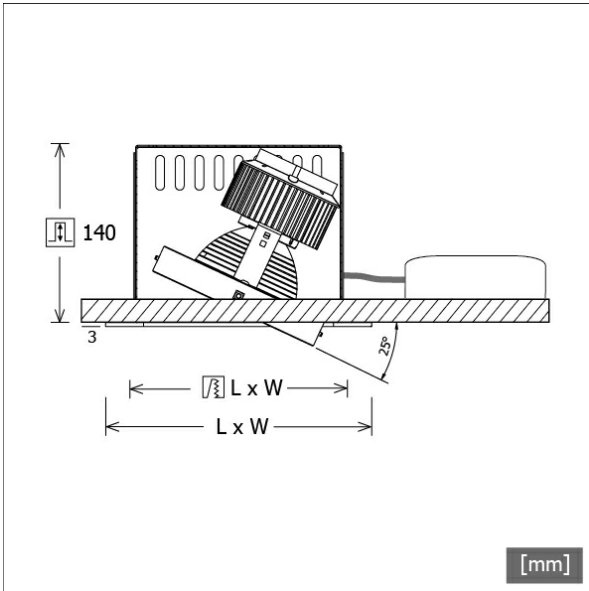

SCEKLP 20.2030.25

Colours	Article no.	EAN
black	638346	4043544420374
silver	638347	4043544420381
white	638348	4043544420398

Description

- flexible recessed spotlight system consisting of recessed housings, light-heads and ballasts (recessed housings to be ordered separately)
- light-head pivots through 25° with gimbals
- outstanding ease of maintenance
- no UV and thermal emissions
- light-head gimbals made from die-cast zinc
- thermal management with passive cooling (heat sink made from aluminium)
- specular aluminium reflector with precise symmetrical beam characteristic for high luminous efficiency and glare-free lighting
- clear safety glass
- assembly into the recessed housing takes place in the factory
- connection to ballast via luminaire cable with Mini-Clamp connector
- ballast (LED converter) included (external placement)

Standard options

Special options

Lighting data / Norms

Lamps	LED Spot / CRI 80 / 3000 K
EPREL light sources	848117
Lifetime	L90 B50 50.000 h L80 B50 100.000 h L80 B20 50.000 h
System power	25.8 W
Luminaire luminous flux	2700 lm
System efficiency	104.65 lm/W
Module efficiency	156.64 lm/W
UGR class	≤19
Beam range	Medium Flood
Beam angle	27°
Supply voltage	220 - 240 V / 50 - 60 Hz
Protection class	III
Type of protection	IP20

Dimensions / Weights

Height	143 mm
Recessed depth	105 mm
Diameter of light head	140 mm
Net weight	0.95 kg
Gross weight	1.01 kg

SCEKLP 20.2030.25

SCEKLP 20.2030.25

Scene 2 System | Light-Head (1xLED 26W 830/3000K 2700lm)

	C0	C90	C180	C270
0°	2927	2927	2927	2927
15°	1248	1248	1248	1248
30°	373	373	373	373
45°	24	24	24	24
60°	3	3	3	3
75°	0	0	0	0
90°	0	0	0	0
cd / 1000 lm				

Offset [m]	Cone width [m]	Illuminance [lx]
3.0	1.47	878.1
6.0	2.94	219.5
9.0	4.41	97.6
12.0	5.89	54.9
15.0	7.36	35.1