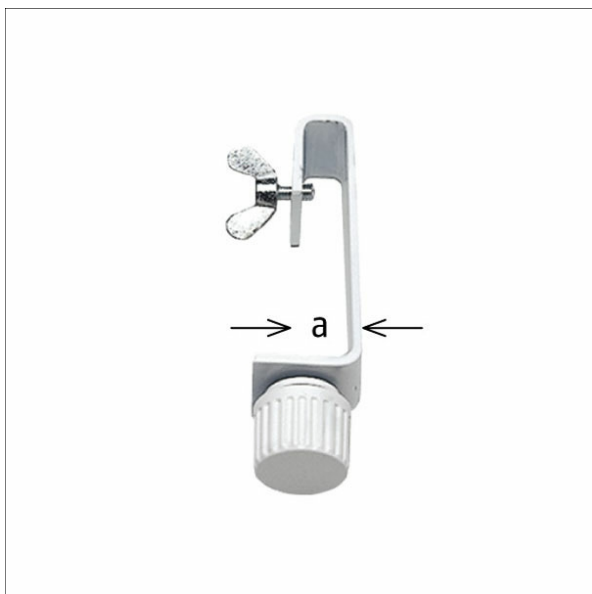

# L 17

**LTS**  
LOVE TO SHINE

## Description

- attachment for wooden panel ceilings with clamping range  $a = 17$  mm
- material: sheet steel
- fixing via wing screw

## Dimensions / Weights

Length	30 mm
Width	30 mm
Height	114 mm
Net weight	0.15 kg
Gross weight	0.15 kg

Colours	Article no.	EAN
white	600413	4043544031303
silver	602267	4043544039392