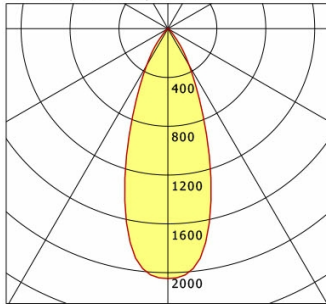

Standard options

Colours	Article no.	EAN
silver	641856	4043544461858

Special options

Lighting data / Norms

Lamps	LED Spot / CRI 80 / 3000 K
EPREL light sources	871340
Lifetime	L90 B50 50.000 h L80 B50 100.000 h L80 B20 50.000 h
System power	12.0 W
Luminaire luminous flux	1140 lm
System efficiency	95.00 lm/W
Module efficiency	128.30 lm/W
UGR class	≤22
Beam range	Flood
Beam angle	38°
Supply voltage	220 - 240 V / 50 - 60 Hz
Protection class	II
Type of protection	IP40

Dimensions / Weights

Outer diameter	110 mm
Height	108 mm
Cut-out (Ø)	95 mm
Ceiling thickness	10.0 - 15.0 mm
Recessed depth	122 mm
Diameter of light head	50 mm
Net weight	0.59 kg
Gross weight	0.64 kg

VTRL 10.0530.35/DALI

Vale-Tu Round Large (1xLED 12W 830/3000K 1140lm Wide-Flood °)

C0/C180 cd / 1000 lm

	C0	C90	C180	C270
0°	2048	2048	2048	2048
15°	1367	1367	1367	1367
30°	347	347	347	347
45°	41	41	41	41
60°	5	5	5	5
75°	1	1	1	1
90°	0	0	0	0
cd / 1000 lm				

Offset [m] Cone width [m] Illuminance [lx]

Offset [m]	Cone width [m]	Illuminance [lx]
3.0	2.05	259.4
6.0	4.09	64.9
9.0	6.14	28.8
12.0	8.18	16.2
15.0	10.23	10.4

η	LED
Efficiency	95 lm/W
Direct/Indirect	↓ 100% / ↑ 0%
System Power	12 W
UGR	X=4H, Y=8H
Reflection factors	70/50/20
UGR C0/C180	20.5
UGR C90/C270	20.5
CIE Flux Codes	96 100 100 100 100
Ra/CRI	>80