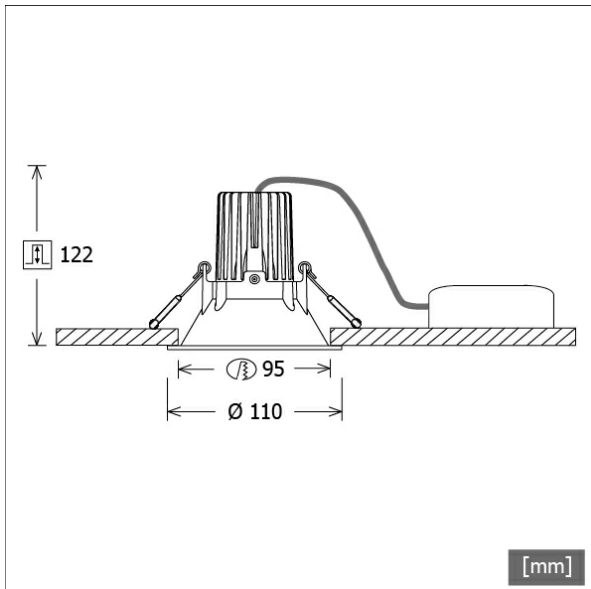

VTRL 10.0530.35/DALI

Description

- recessed spotlight with round recessed funnel
- reflector lens pivots through 20°
- outstanding ease of maintenance
- no UV and thermal emissions
- innovative thermal management with passive cooling
- recessed funnel and heat sink made from die-cast aluminium
- high-tech reflector lens made from PMMA for high luminous efficiency and glare-free lighting
- tool-free ceiling mounting via quick-action clamping springs (automatic adjustment of the ceiling thickness)
- luminaire and ballast permanently connected via cable (length: 500 mm), ballast ready for mains connection
- ballast (LED converter DALI, dimmable) included (external placement)

Standard options

Colours	Article no.	EAN
silver	641856	4043544461858

Special options

Lighting data / Norms

Lamps	LED Spot / CRI 80 / 3000 K
EPREL light sources	871340
Lifetime	L90 B50 50.000 h L80 B50 100.000 h L80 B20 50.000 h
System power	12.0 W
Luminaire luminous flux	1140 lm
System efficiency	95.00 lm/W
Module efficiency	128.30 lm/W
UGR class	≤22
Beam range	Flood
Beam angle	38°
Supply voltage	220 - 240 V / 50 - 60 Hz
Protection class	II
Type of protection	IP40

Dimensions / Weights

Outer diameter	110 mm
Height	108 mm
Cut-out (Ø)	95 mm
Ceiling thickness	10.0 - 15.0 mm
Recessed depth	122 mm
Diameter of light head	50 mm
Net weight	0.59 kg
Gross weight	0.64 kg

VTRL 10.0530.35/DALI

Offset [m] Cone width [m] Illuminance [lx]

Offset [m]	Cone width [m]	Illuminance [lx]
3.0	2.05	259.4
6.0	4.09	64.9
9.0	6.14	28.8
12.0	8.18	16.2
15.0	10.23	10.4

η	LED
Efficiency	95 lm/W
Direct/Indirect	↓ 100% / ↑ 0%
System Power	12 W
UGR	X=4H, Y=8H
Reflection factors	70/50/20
UGR C0/C180	20.5
UGR C90/C270	20.5
CIE Flux Codes	96 100 100 100 100
Ra/CRI	>80